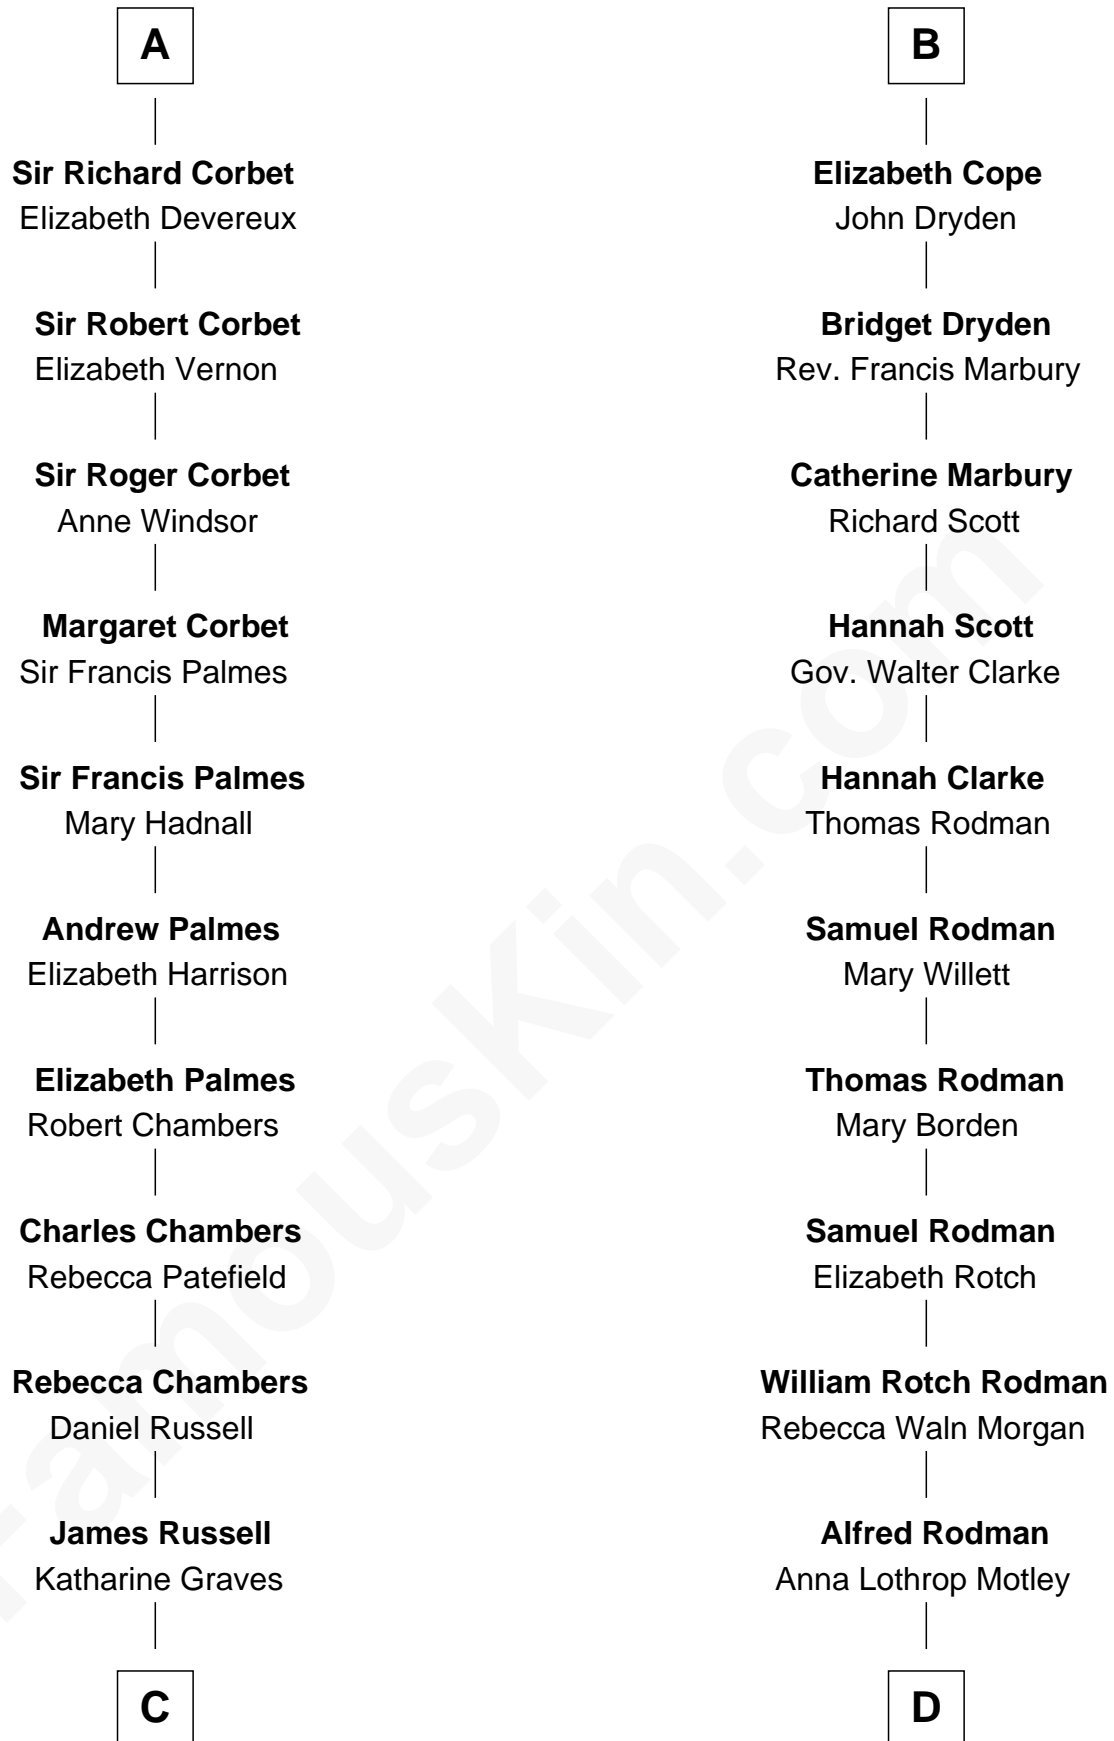

FamousKin.com
Relationship Chart of
James Russell Lowell
American "Fireside" Poet

19th cousin 1 time removed of
Tuesday Weld
TV and Movie Actress

Sir Gilbert Talbot
Pernel le Boteler

Elizabeth Talbot
Sir Henry de Grey

Richard Grey
Blanche de la Vache

Alice Grey
Sir William Burley

Elizabeth Burley
Sir John Hopton

Sir Walter Hopton
Joan Mortimer

Sir Thomas Hopton
Eleanor Lucy

Elizabeth Hopton
Sir Roger Corbet

A

Sir Richard Talbot
Ankaret le Strange

Mary Talbot
Sir Thomas Greene

Sir Thomas Greene
Phillippa Ferrers

Elizabeth Greene
William Raleigh

Sir Edward Raleigh
Margaret Verney

Sir Edward Raleigh
Anne Chamberlayne

Bridget Raleigh
Sir John Cope

B

C