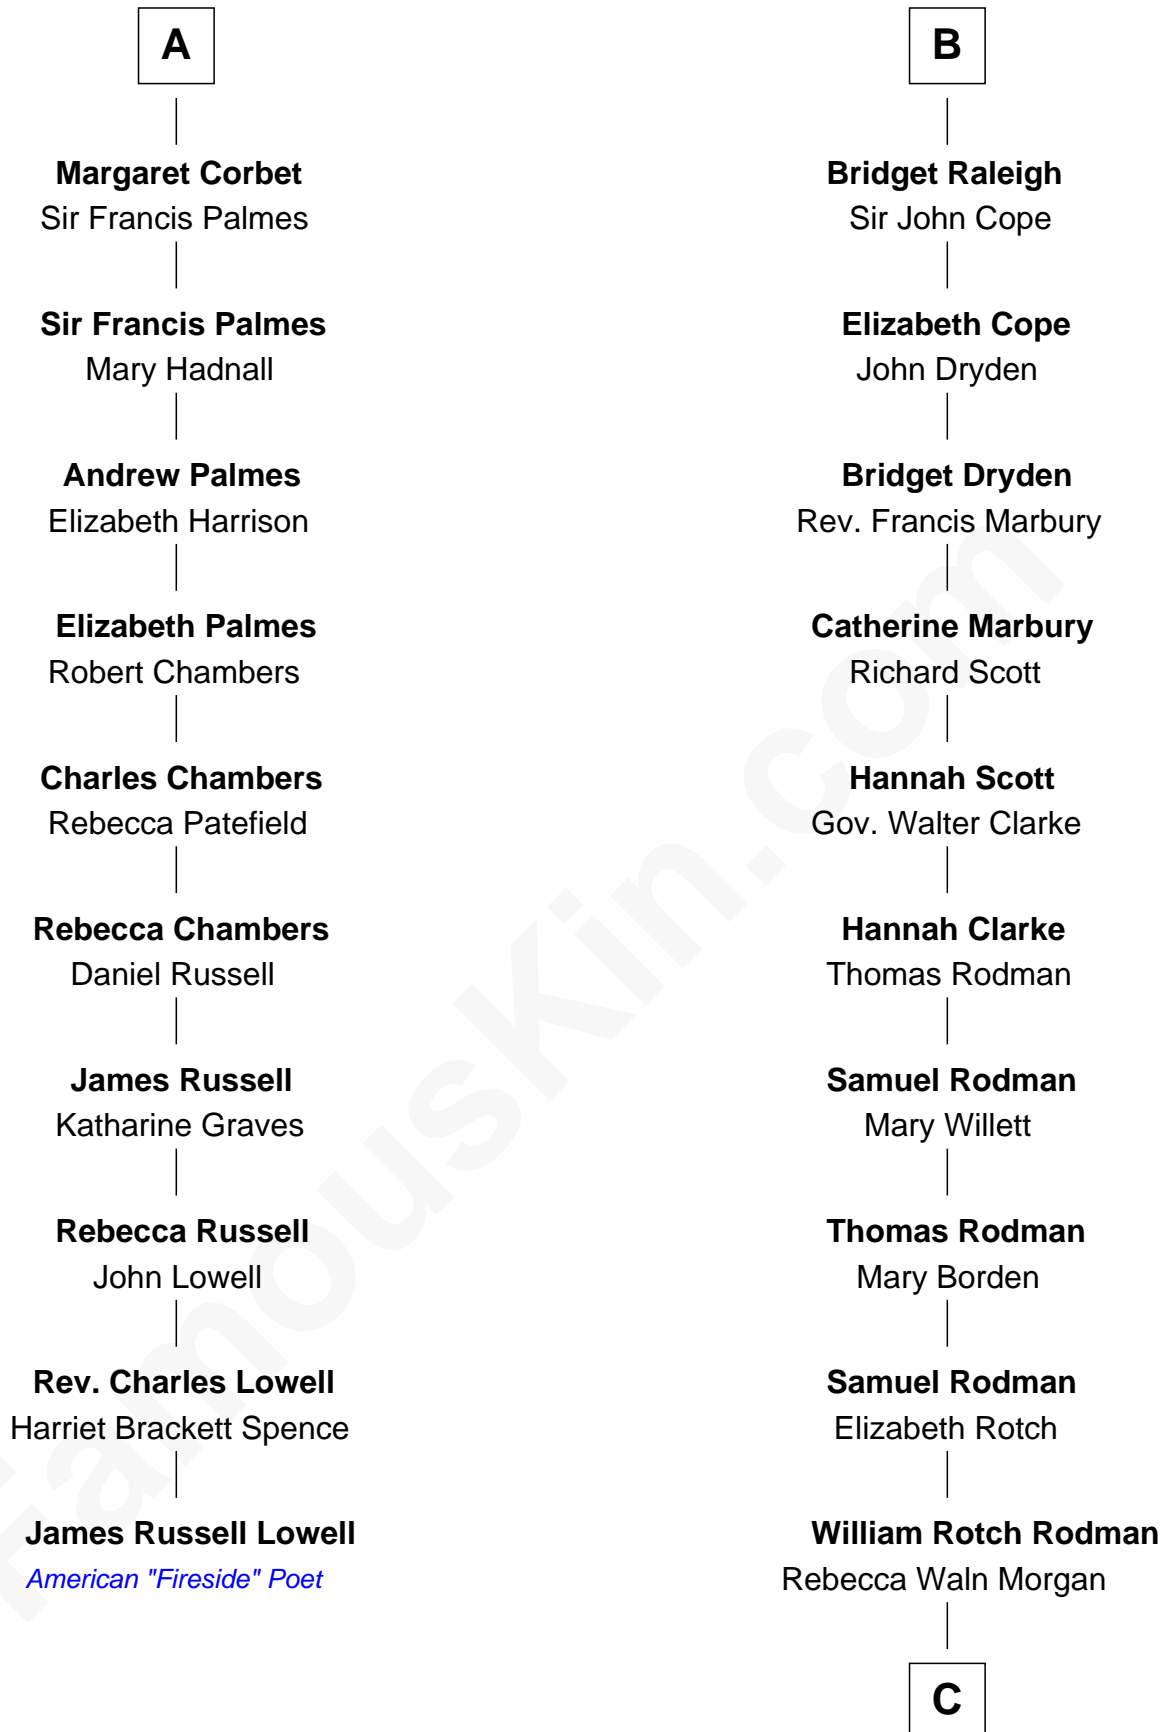

FamousKin.com
Relationship Chart of
James Russell Lowell
American "Fireside" Poet

16th cousin 5 times removed of

Tuesday Weld
TV and Movie Actress

Sir James le Boteler
 Eleanor de Bohun

C

—
Alfred Rodman

Anna Lothrop Motley

—
Eloise Rodman

Stephen Minot Weld

—
Edward Motley Weld

Sarah Lothrop King

—
Lothrop Motley Weld

Yosene Balfour Ker

—
Tuesday Weld

TV and Movie Actress