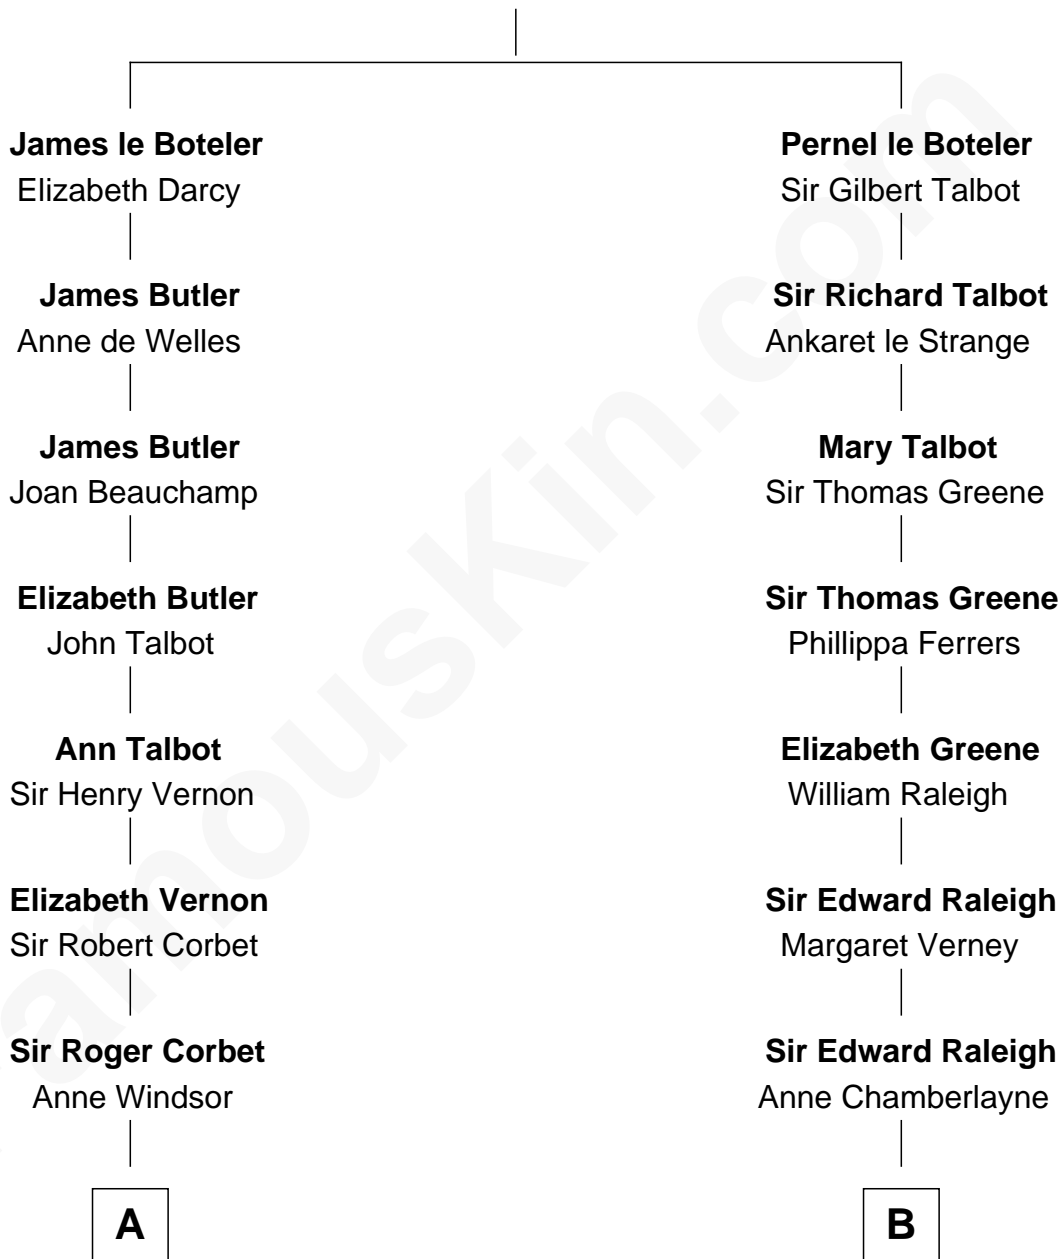

FamousKin.com
Relationship Chart of
James Russell Lowell
American "Fireside" Poet

16th cousin 5 times removed of

Tuesday Weld
TV and Movie Actress

Sir James le Boteler
 Eleanor de Bohun

C

—
Alfred Rodman

Anna Lothrop Motley

—
Eloise Rodman

Stephen Minot Weld

—
Edward Motley Weld

Sarah Lothrop King

—
Lothrop Motley Weld

Yosene Balfour Ker

—
Tuesday Weld

TV and Movie Actress