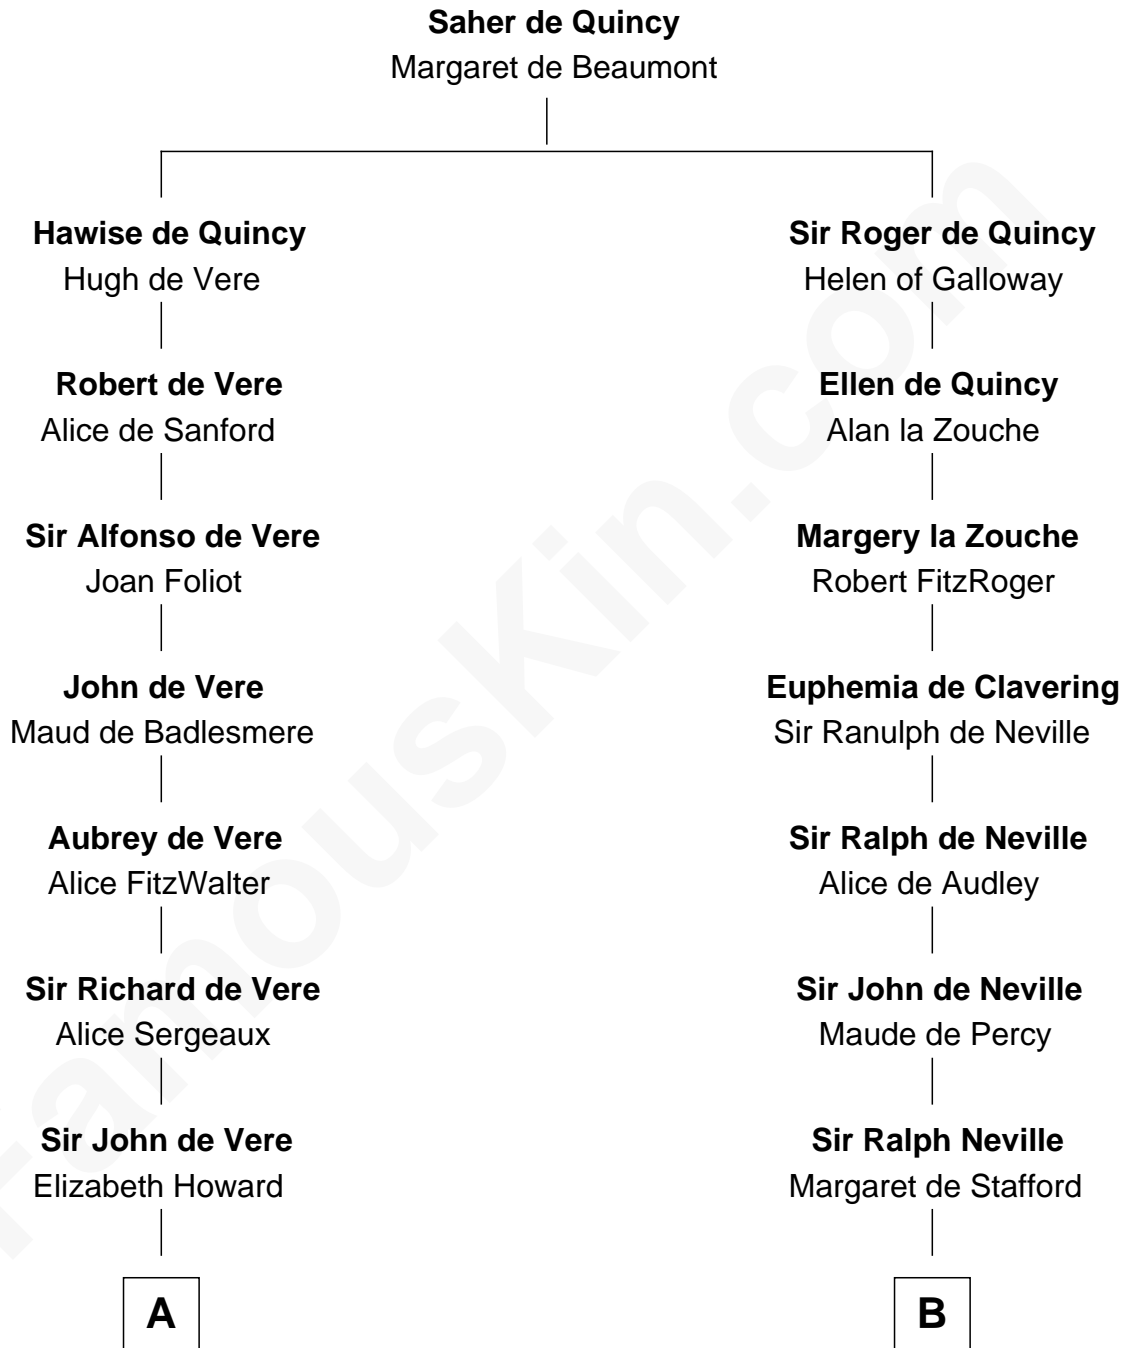

FamousKin.com
Relationship Chart of
James Russell Lowell
American "Fireside" Poet

19th cousin 2 times removed of

Helen Keller
Author and Activist

C

John Lowell
Rebecca Russell

Rev. Charles Lowell
Harriet Brackett Spence

James Russell Lowell
American "Fireside" Poet

D

Col. Bernard Moore
Anne Catherine Spotswood

Col. Alexander Spotswood Moore
Elizabeth Aylett

Mary Fairfax Moore
David Keller

Arthur Henley Keller
Kate Adams

Helen Keller
Author and Activist