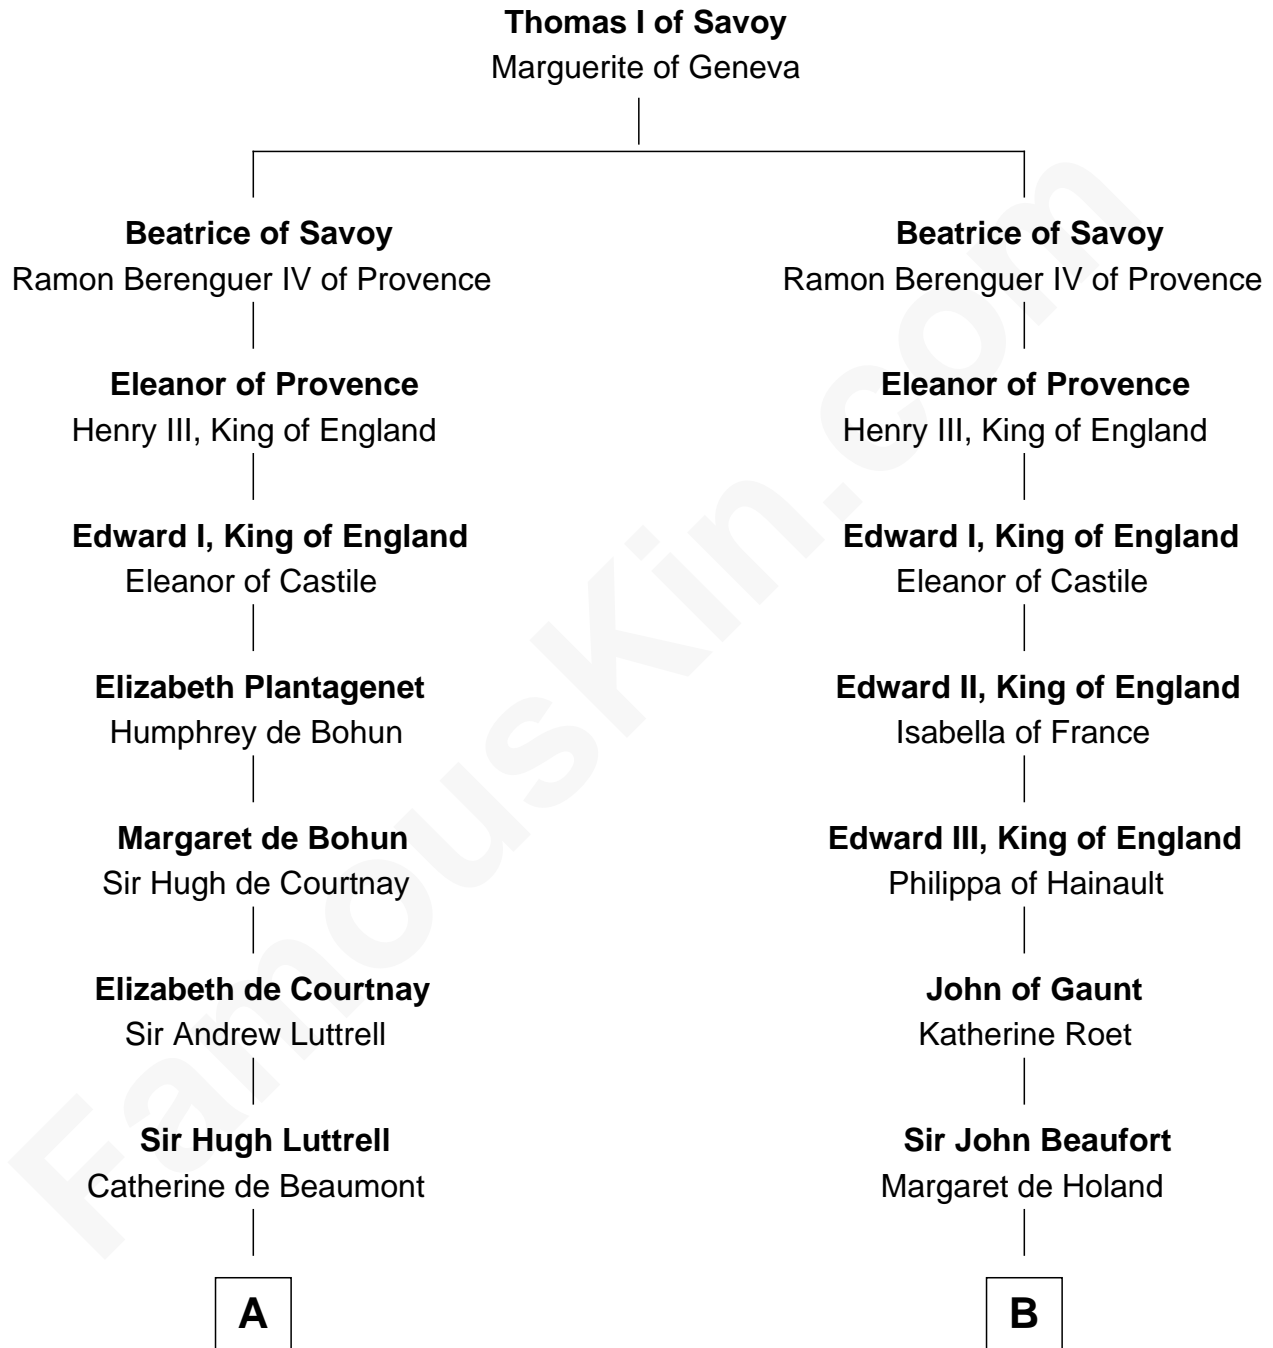

# FamousKin.com Relationship Chart of

**James Russell Lowell**

*American "Fireside" Poet*

20th cousin of

**Helen Keller**

*Author and Activist*

**C**

**Rev. John Lowell**

**Col. Alexander Spotswood Moore**

Elizabeth Aylett

**Mary Fairfax Moore**

David Keller

**Arthur Henley Keller**

Kate Adams

**Helen Keller**

*Author and Activist*