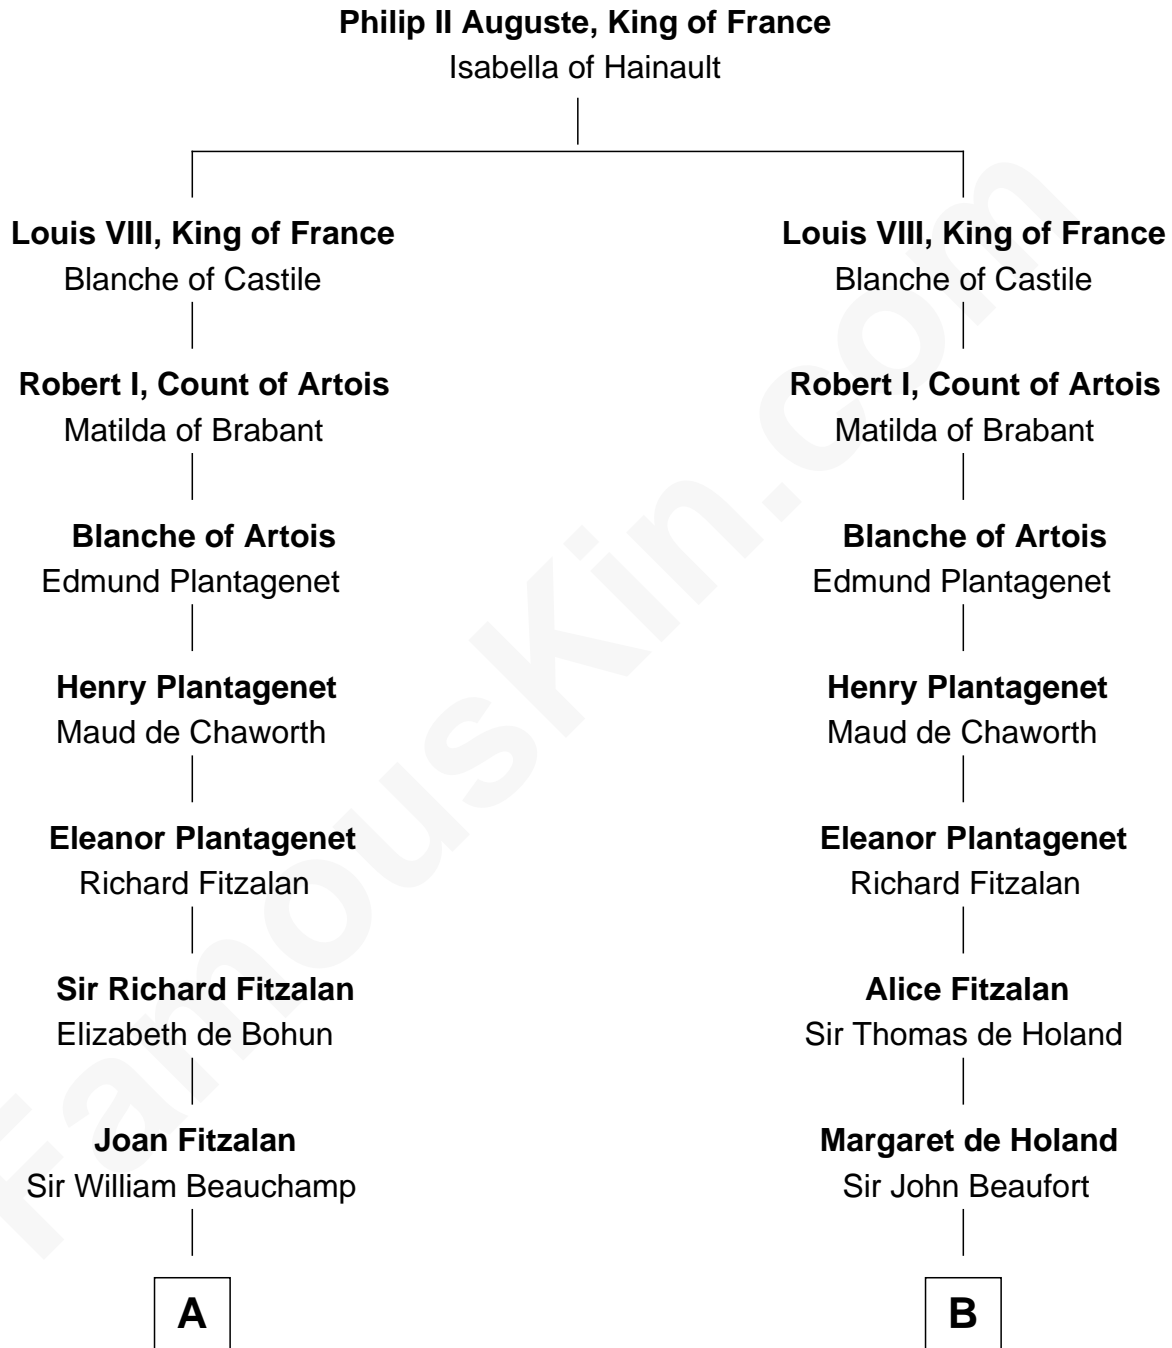

**FamousKin.com**  
**Relationship Chart of**  
**James Russell Lowell**  
*American "Fireside" Poet*

**20th cousin 1 time removed of**  
**Helen Keller**  
*Author and Activist*

**C**

**Rebecca Chambers**

Daniel Russell

**James Russell**

Katharine Graves

**Rebecca Russell**

John Lowell

**Rev. Charles Lowell**

Harriet Brackett Spence

**James Russell Lowell**