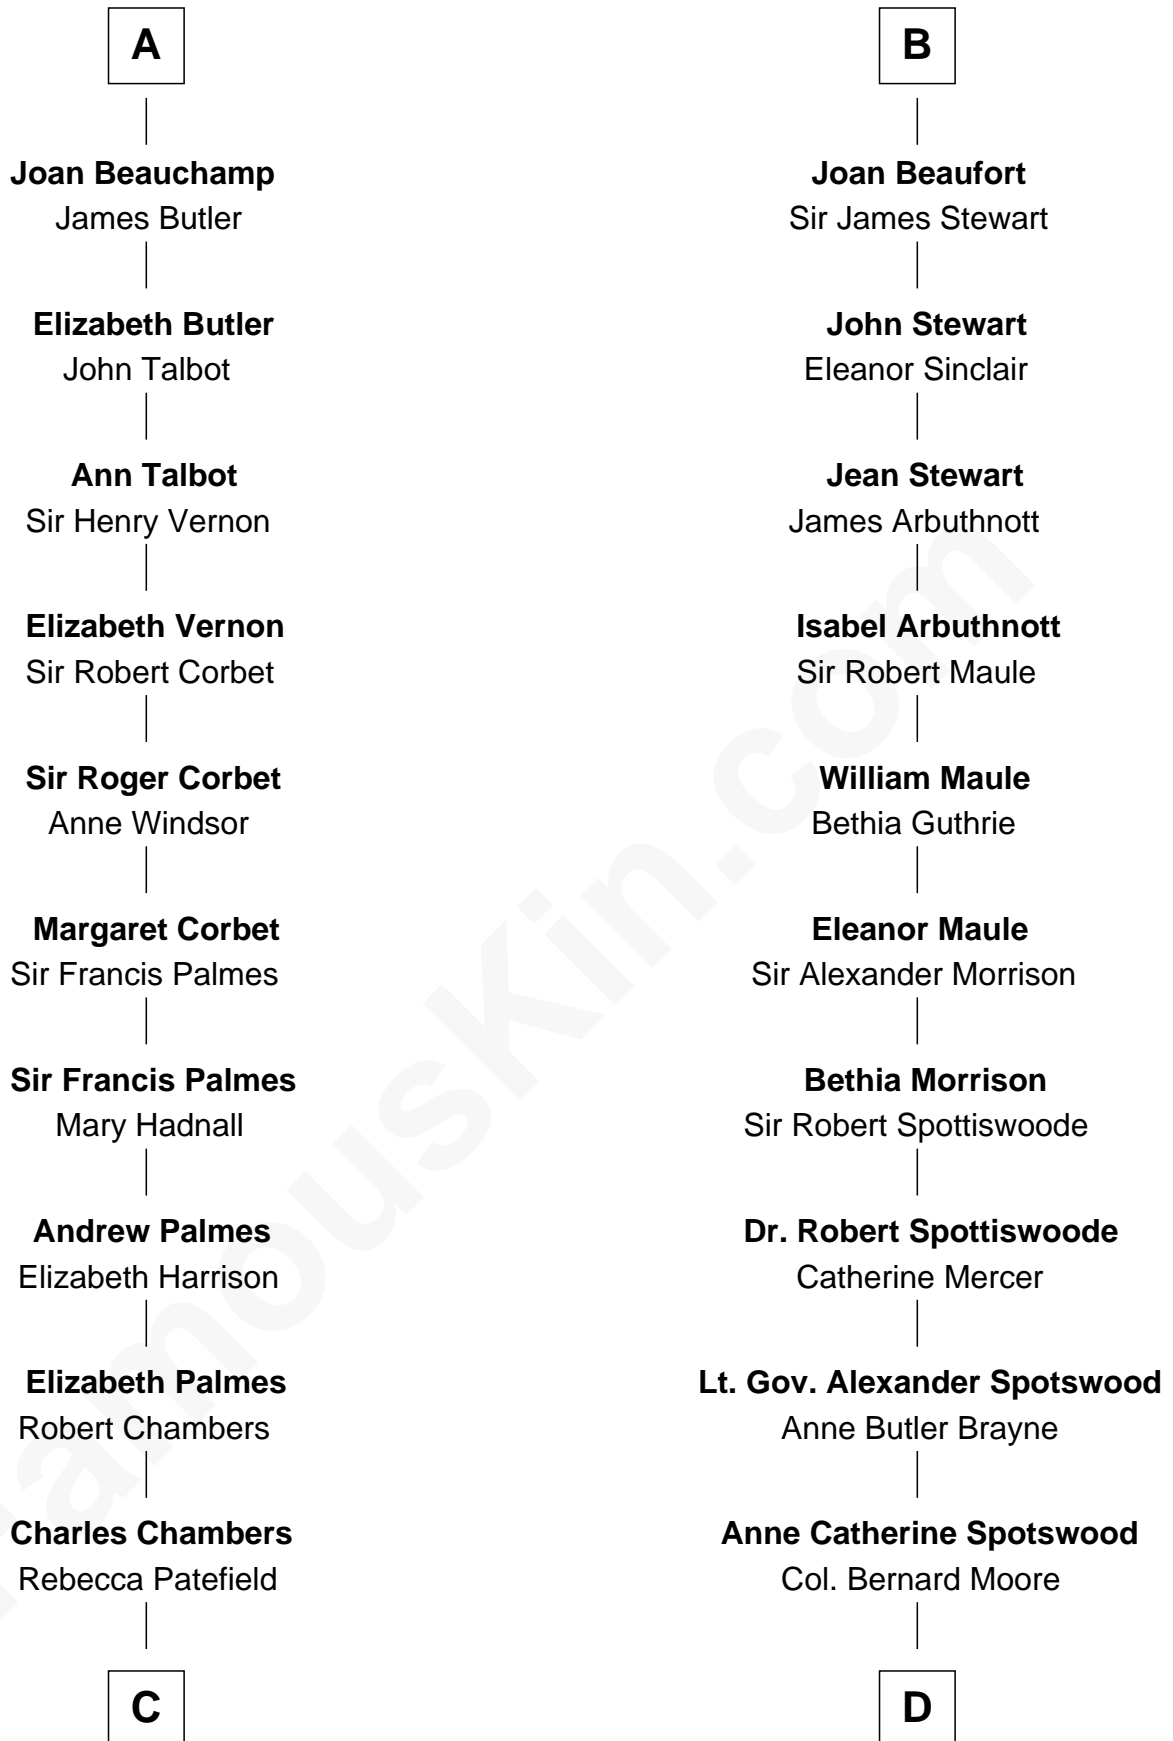

**FamousKin.com**  
**Relationship Chart of**  
**James Russell Lowell**  
*American "Fireside" Poet*

**20th cousin 1 time removed of**  
**Helen Keller**  
*Author and Activist*

**C**

**Rebecca Chambers**

Daniel Russell

**James Russell**

Katharine Graves

**Rebecca Russell**

John Lowell

**Rev. Charles Lowell**

Harriet Brackett Spence

**James Russell Lowell**

*American "Fireside" Poet*

**D**

**Col. Alexander Spotswood Moore**

Elizabeth Aylett

**Mary Fairfax Moore**

David Keller

**Arthur Henley Keller**

Kate Adams