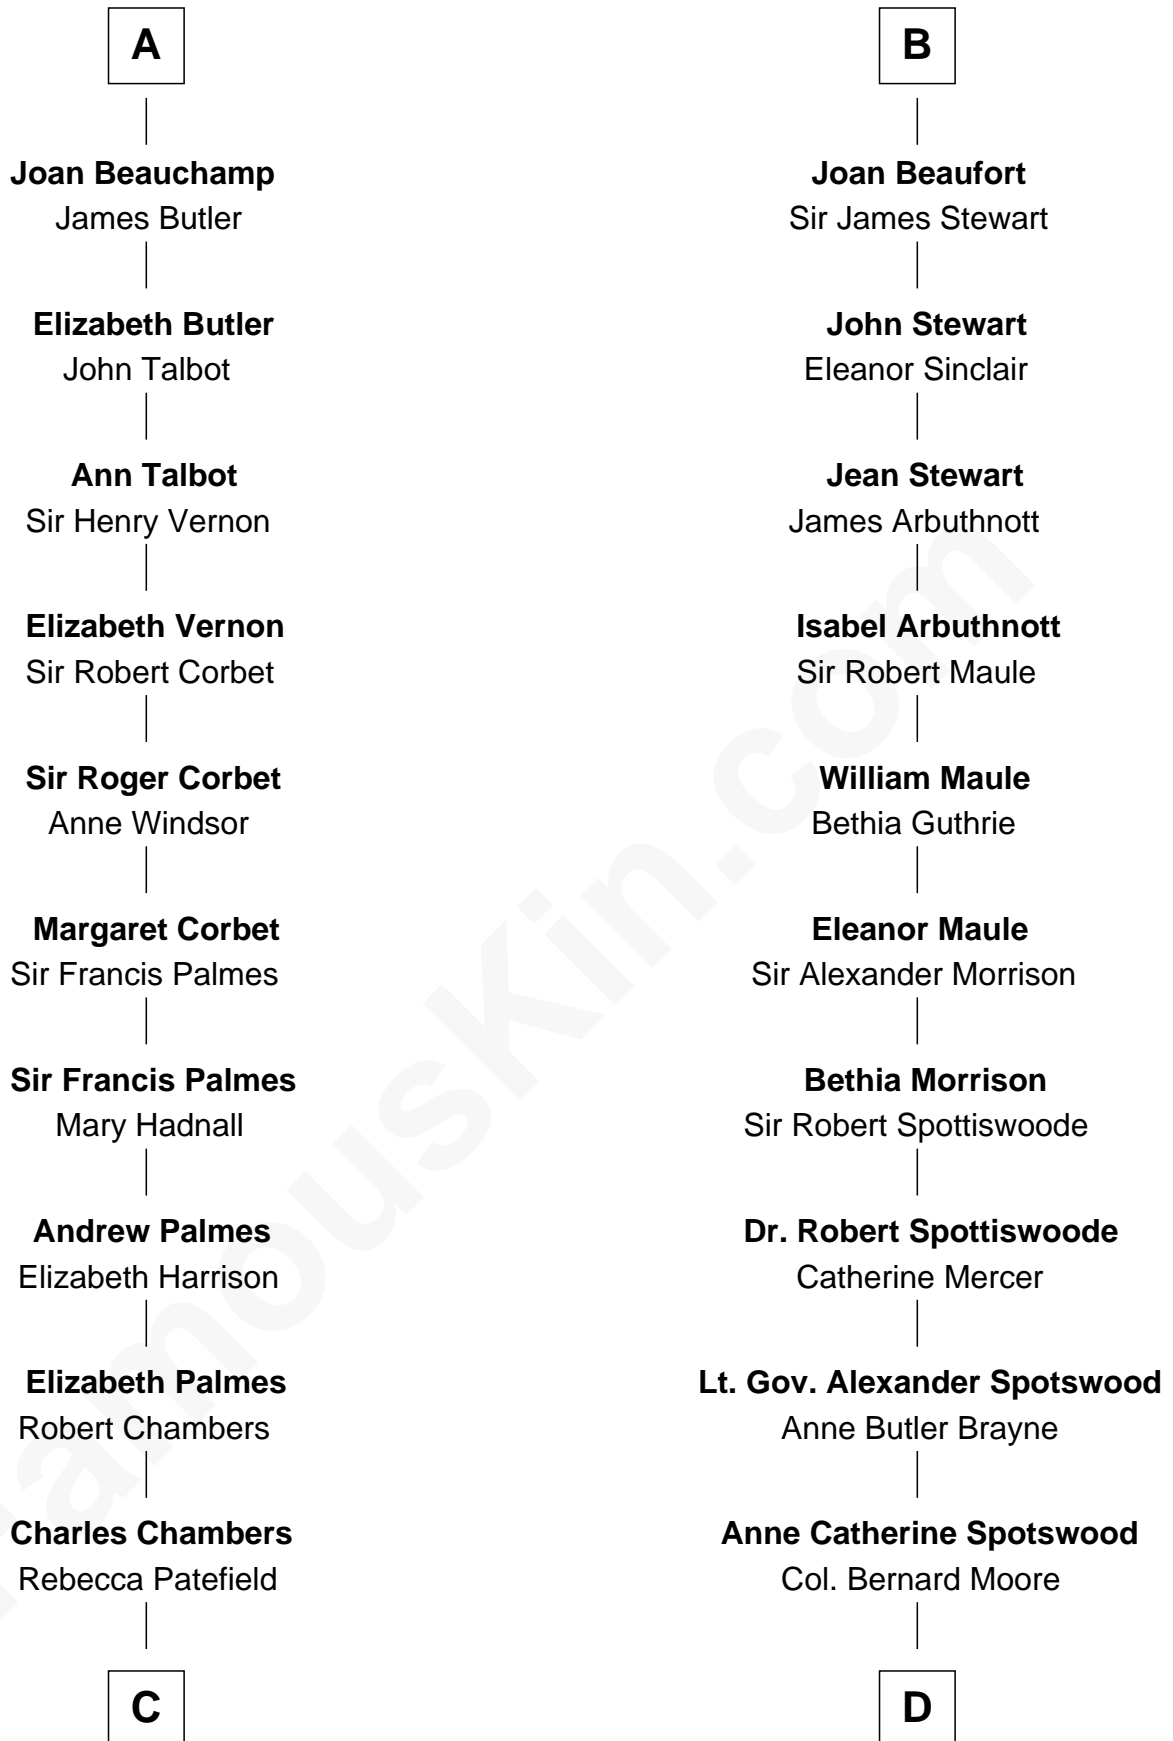

FamousKin.com
Relationship Chart of
James Russell Lowell
American "Fireside" Poet

20th cousin 1 time removed of
Helen Keller
Author and Activist

C

Rebecca Chambers

Daniel Russell

James Russell

Katharine Graves

Rebecca Russell

John Lowell

Rev. Charles Lowell

Harriet Brackett Spence

James Russell Lowell

American "Fireside" Poet

D

Col. Alexander Spotswood Moore

Elizabeth Aylett

Mary Fairfax Moore

David Keller

Arthur Henley Keller

Kate Adams

Helen Keller

Author and Activist