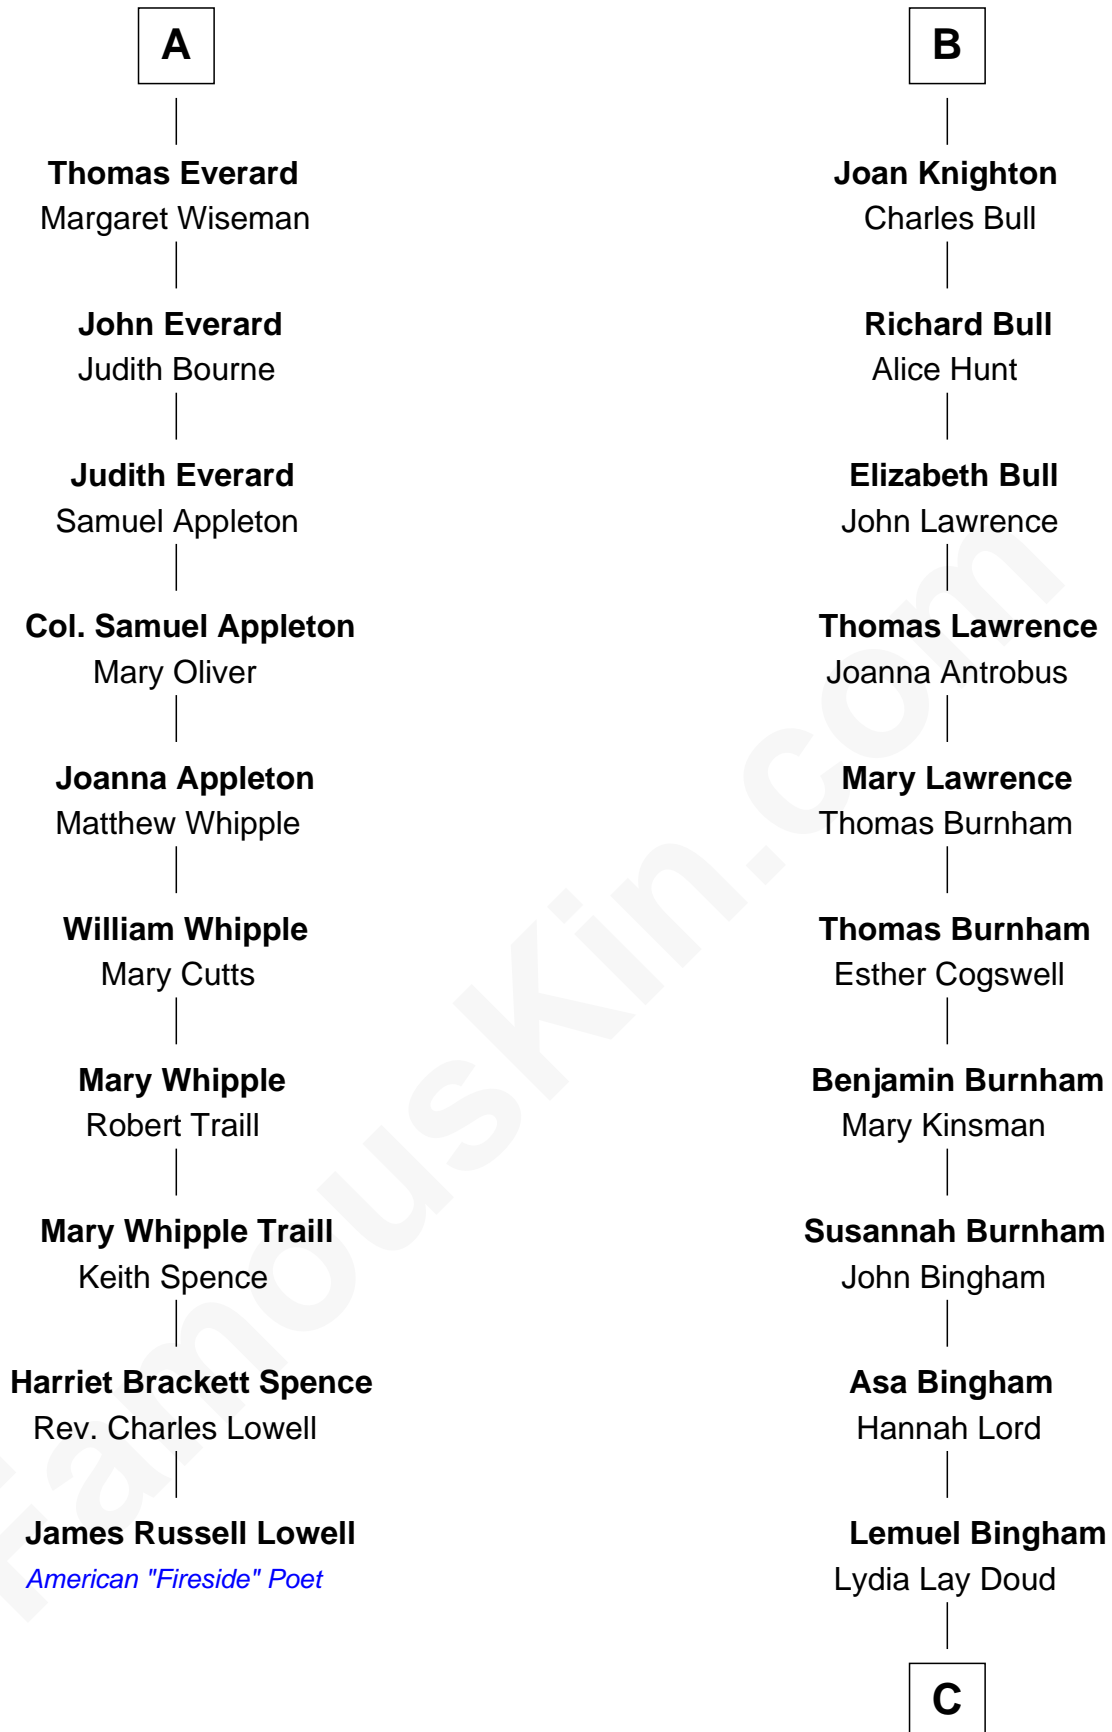

**Sir Simon Pecche**

Agnes Holme

**Margaret Pecche**

John Hunt

**Iodena Hunt**

Thomas Cornish

**John Cornish**

**John Cornish**

Agnes Walden

**Mary Cornish**

Thomas Everard

**Henry Everard**

**A**

**Sir Gilbert Pecche**

Iseult - - - - -

**Sir Gilbert Pecche**

Joan - - - - -

**Katherine Pecche**

Sir Thomas Notbeme

**Margaret Notbeme**

John Hinckley

**Cecily Hinckley**

Henry Caldebeck

**Thomasine Caldebeck**

Thomas Underhill

**Anne Underhill**

Thomas Knighton

**B**

**C**

**Emma Bingham**  
George Martin Dewey

**George Martin Dewey**  
Annie L. Thomas

**Thomas Edmund Dewey**  
*47th Governor of New York*