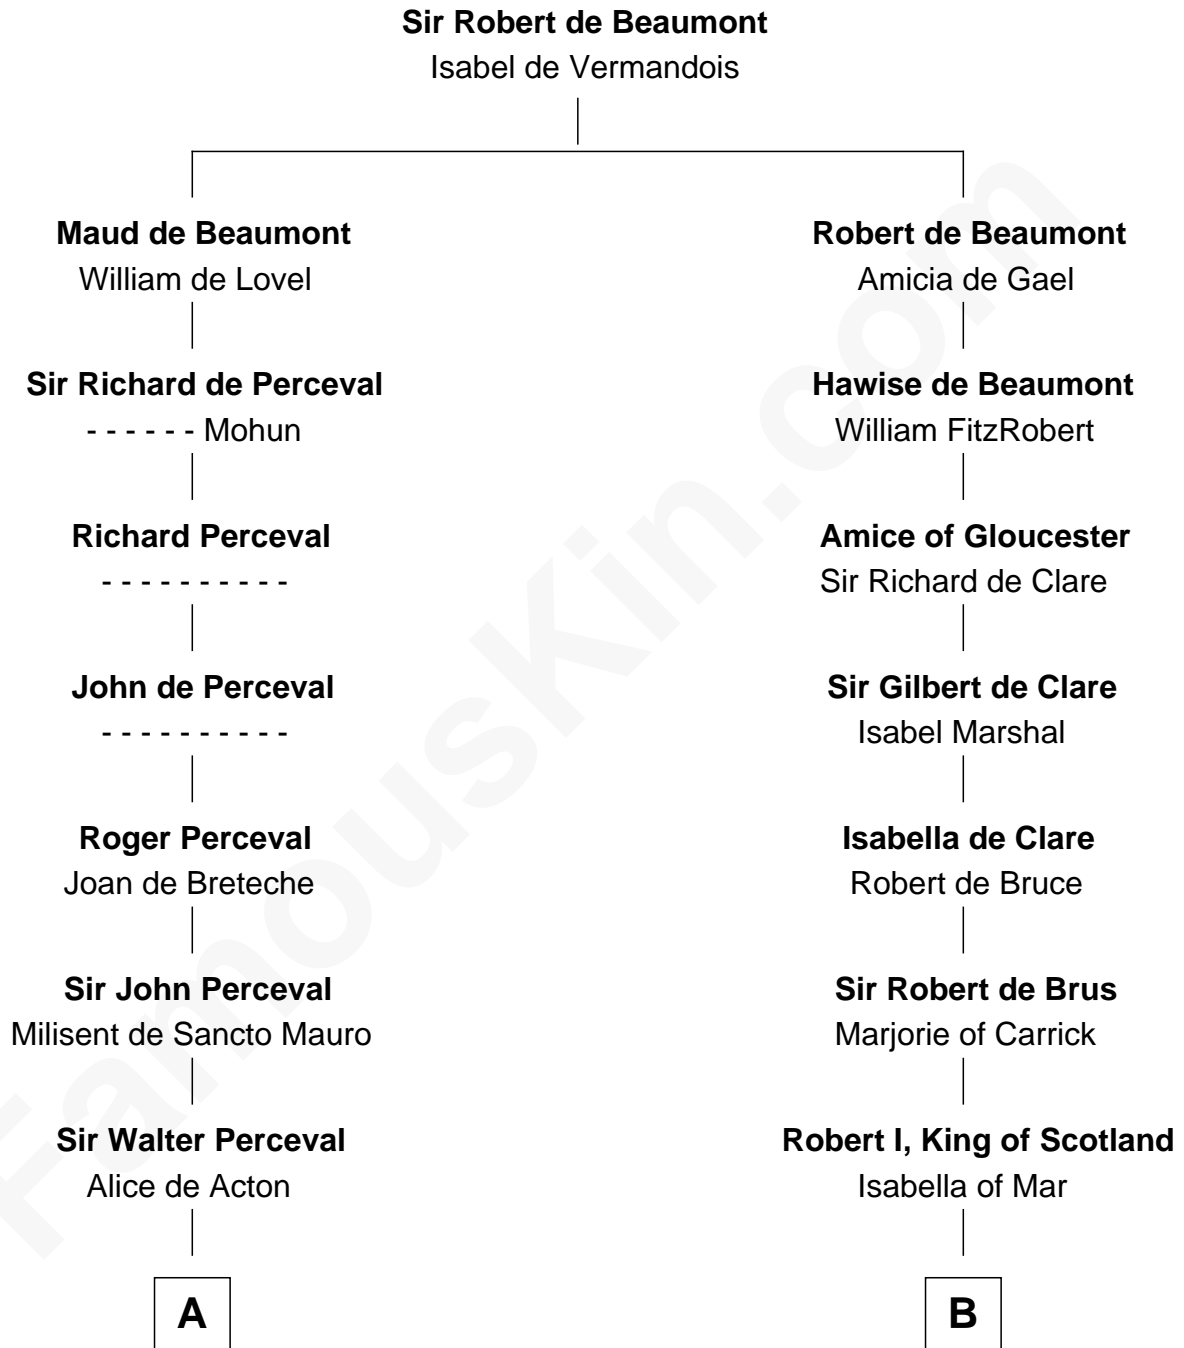

FamousKin.com
Relationship Chart of
James Russell Lowell
American "Fireside" Poet

20th cousin 1 time removed of

Philip Livingston
Signer of the Declaration of Independence

C

Ebenezer Lowell

Elizabeth Shailer