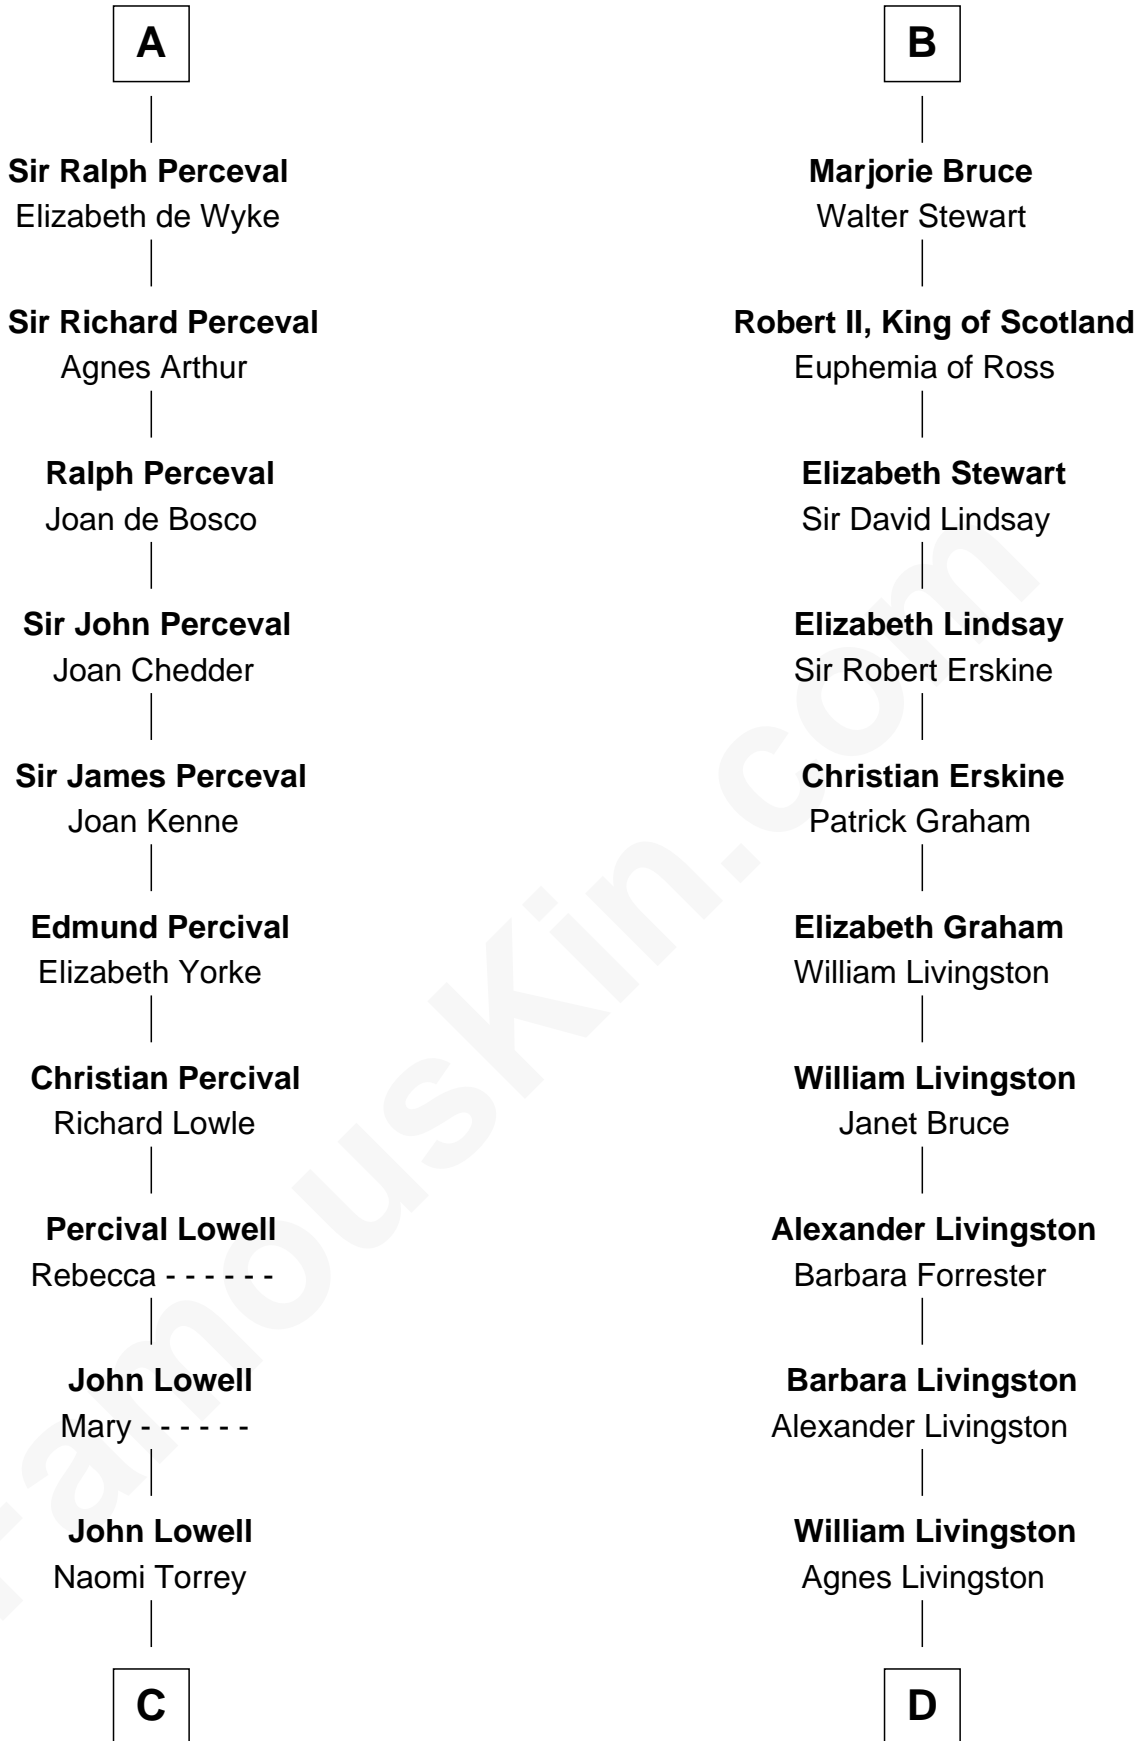

FamousKin.com
Relationship Chart of
James Russell Lowell
American "Fireside" Poet

20th cousin 1 time removed of

Philip Livingston
Signer of the Declaration of Independence

C

Ebenezer Lowell

Elizabeth Shailer