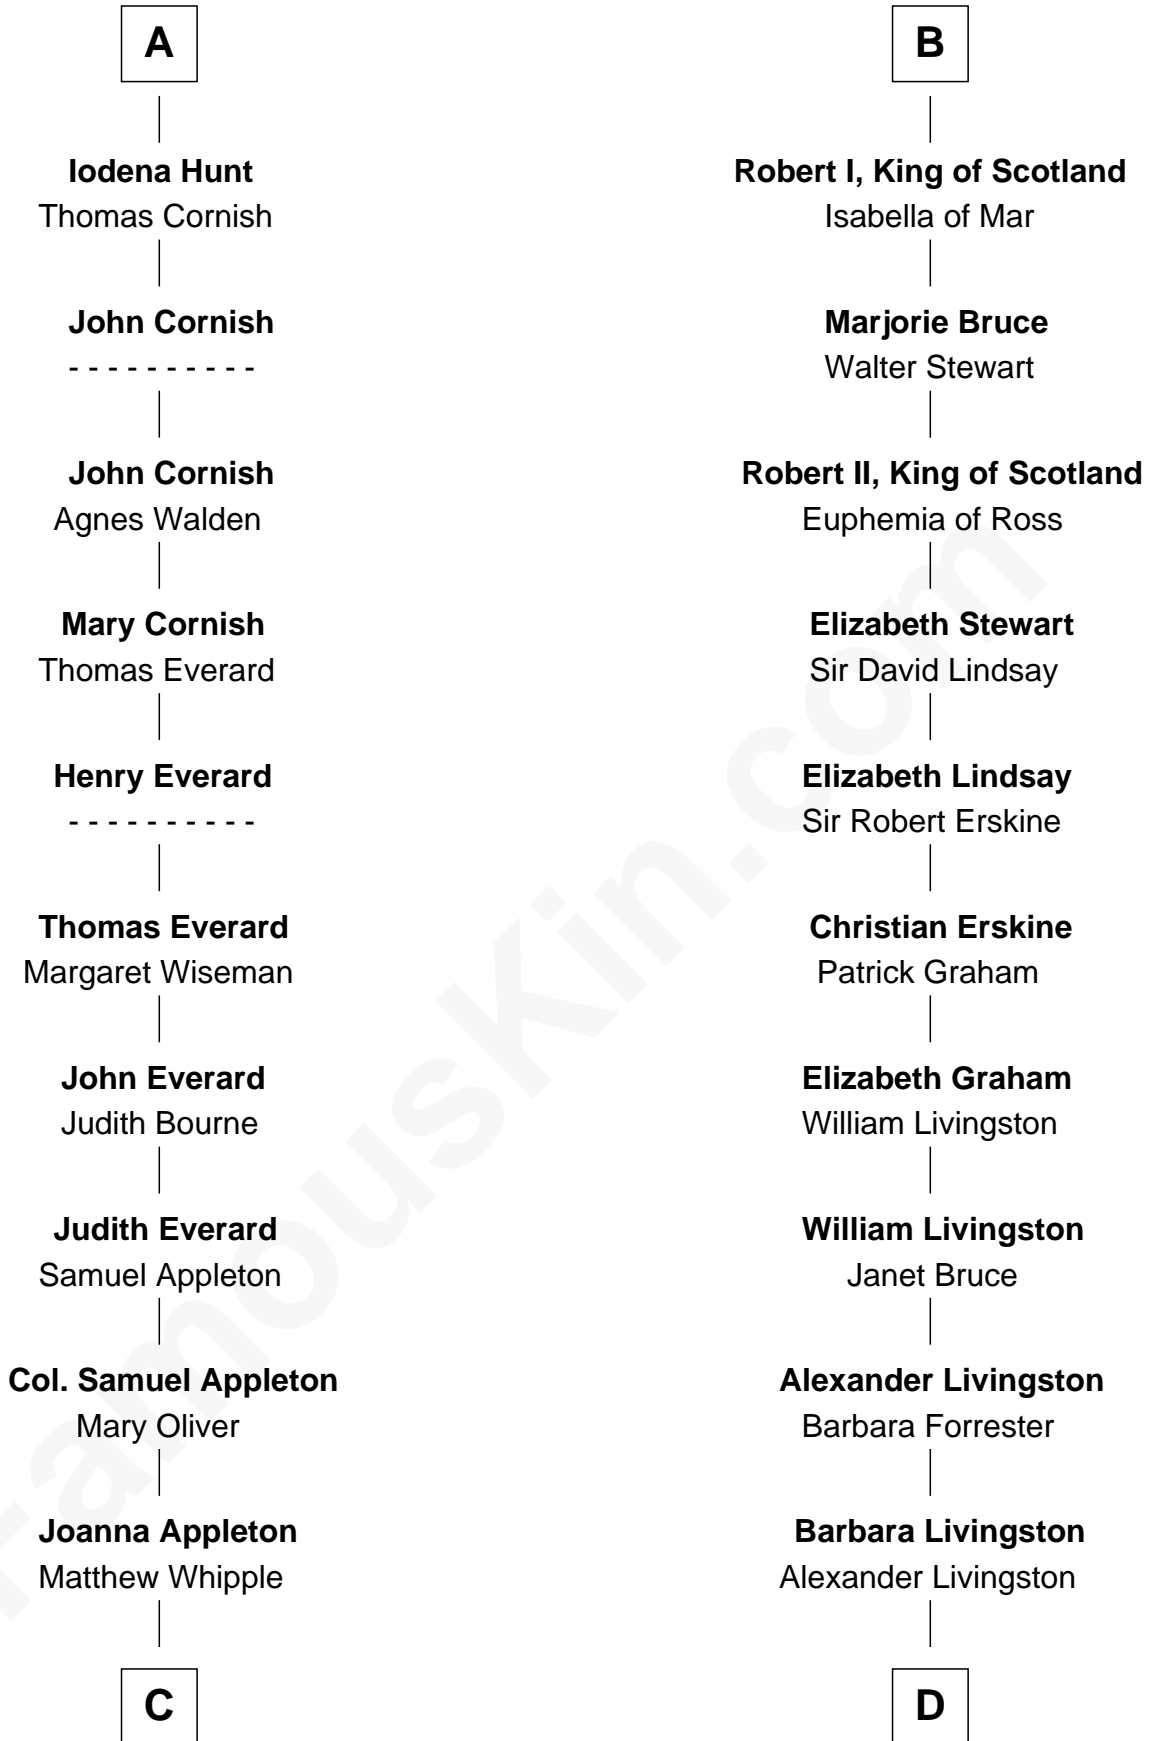

# FamousKin.com Relationship Chart of

**James Russell Lowell**

*American "Fireside" Poet*

21st cousin of

**Philip Livingston**

*Signer of the Declaration of Independence*

**C**

**William Whipple**

Mary Cutts

**Mary Whipple**

Robert Traill

**Mary Whipple Traill**

Keith Spence

**Harriet Brackett Spence**

Rev. Charles Lowell

**James Russell Lowell**