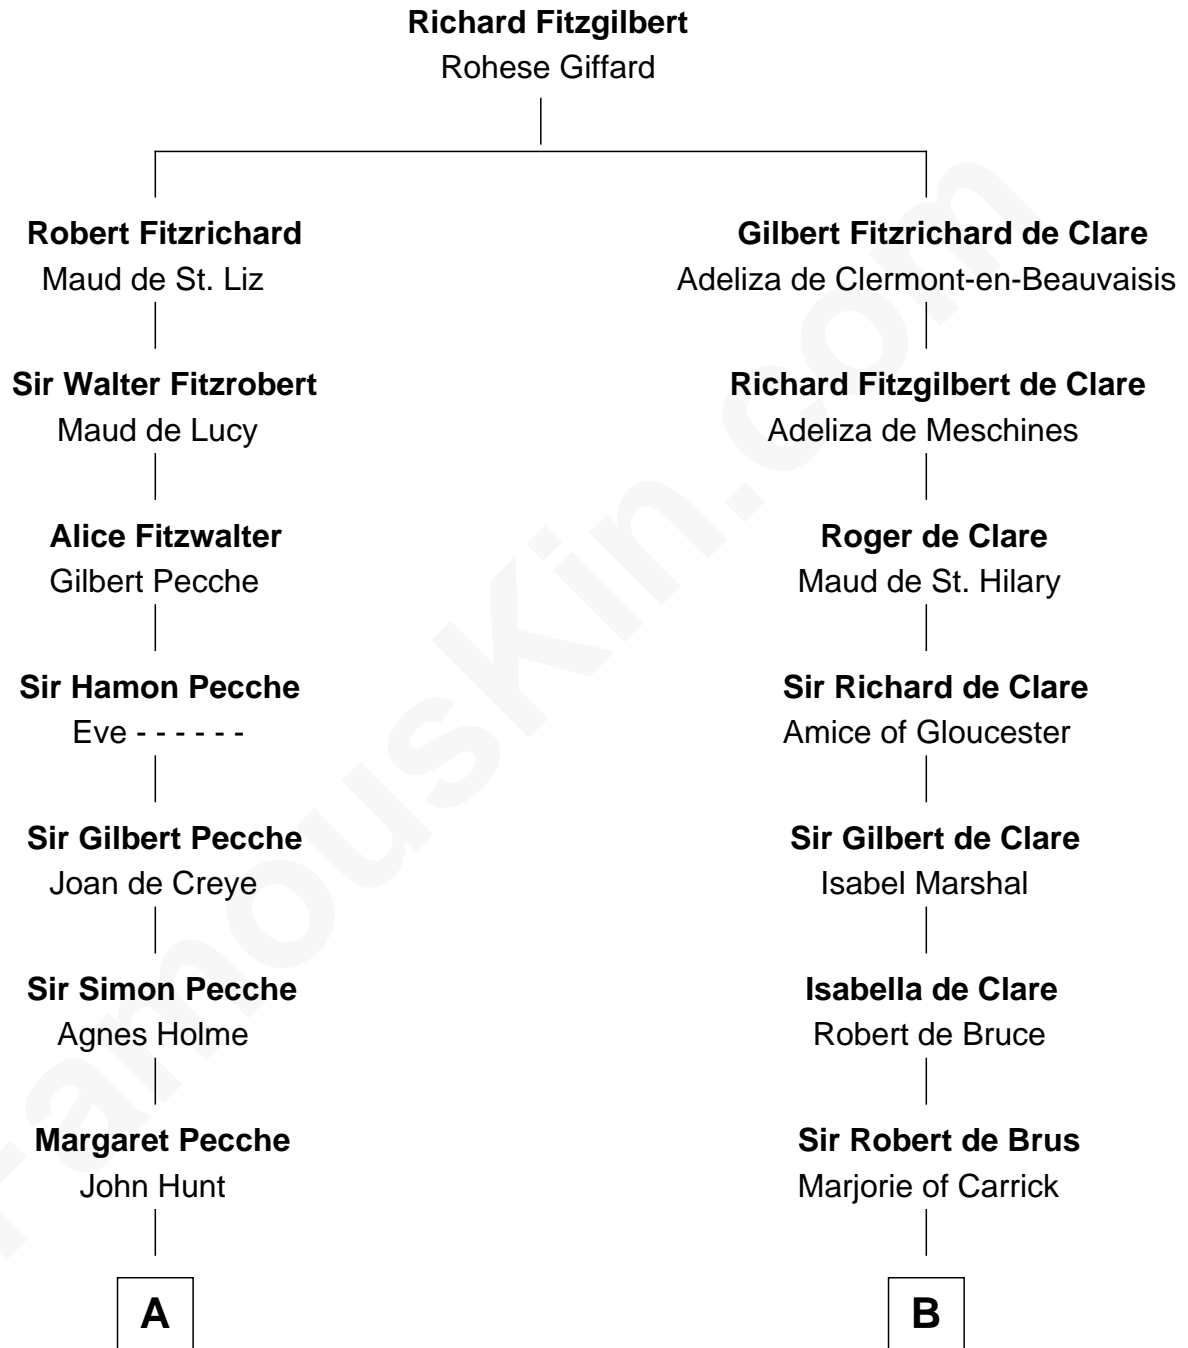

# FamousKin.com Relationship Chart of

**James Russell Lowell**

*American "Fireside" Poet*

21st cousin of

**Philip Livingston**

*Signer of the Declaration of Independence*

**C**

**William Whipple**

Mary Cutts

**Mary Whipple**

Robert Traill

**Mary Whipple Traill**

Keith Spence

**Harriet Brackett Spence**

Rev. Charles Lowell

**James Russell Lowell**