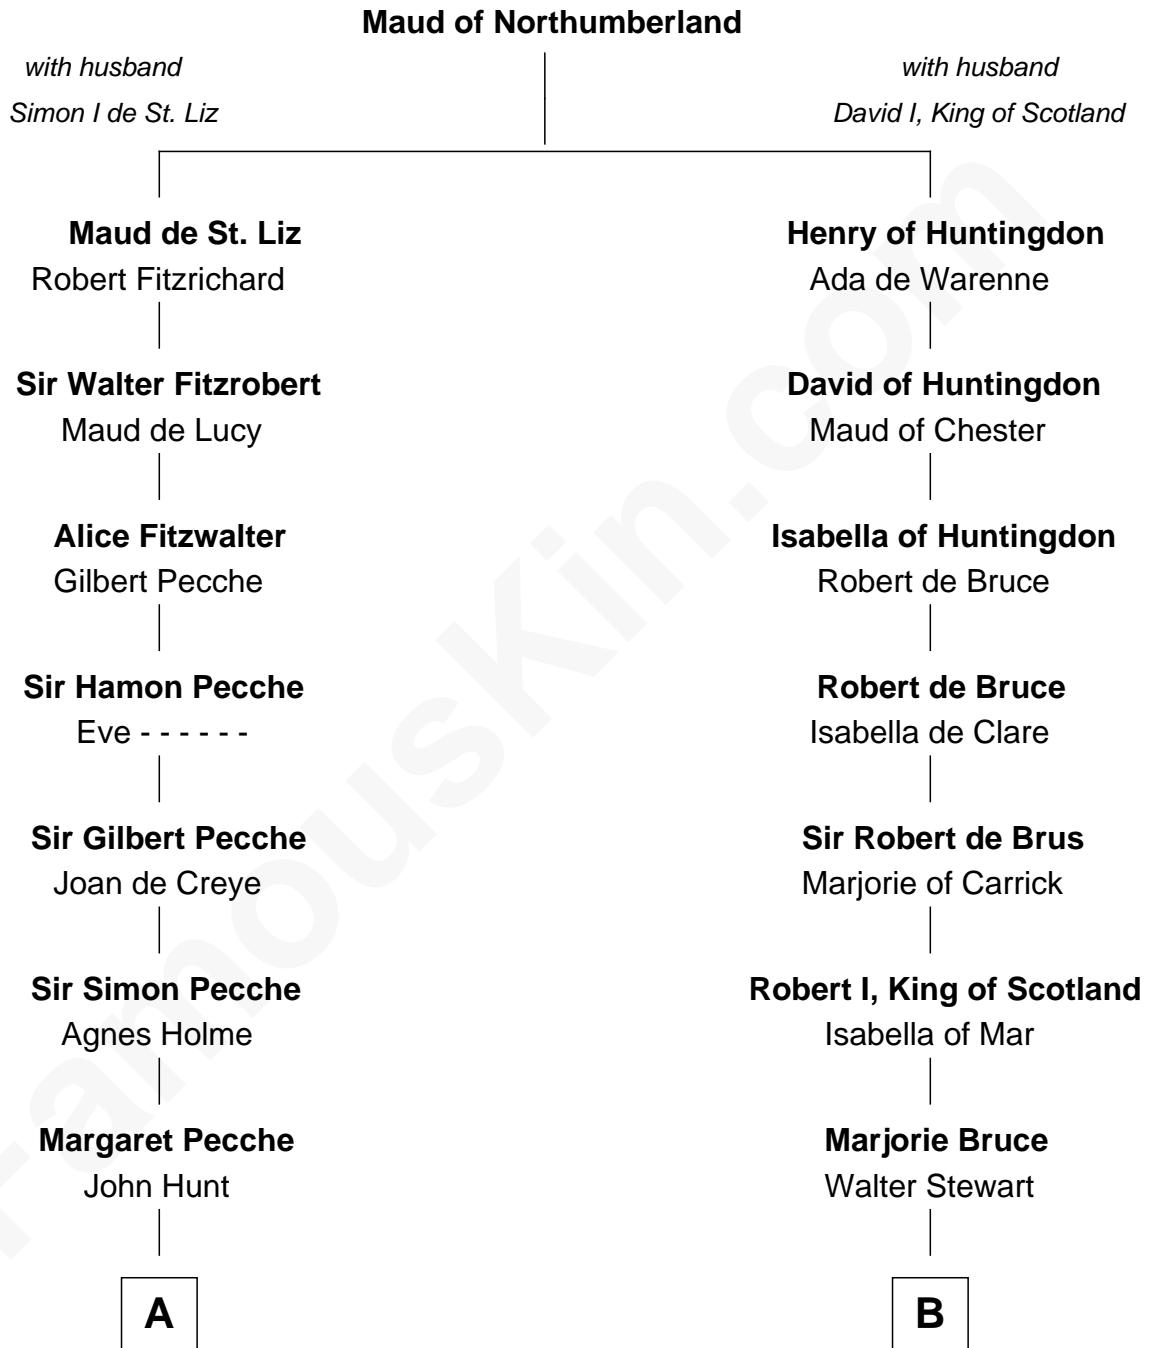

FamousKin.com
Relationship Chart of
James Russell Lowell
American "Fireside" Poet

19th cousin 2 times removed of

Philip Livingston
Signer of the Declaration of Independence

C

William Whipple

Mary Cutts

Mary Whipple