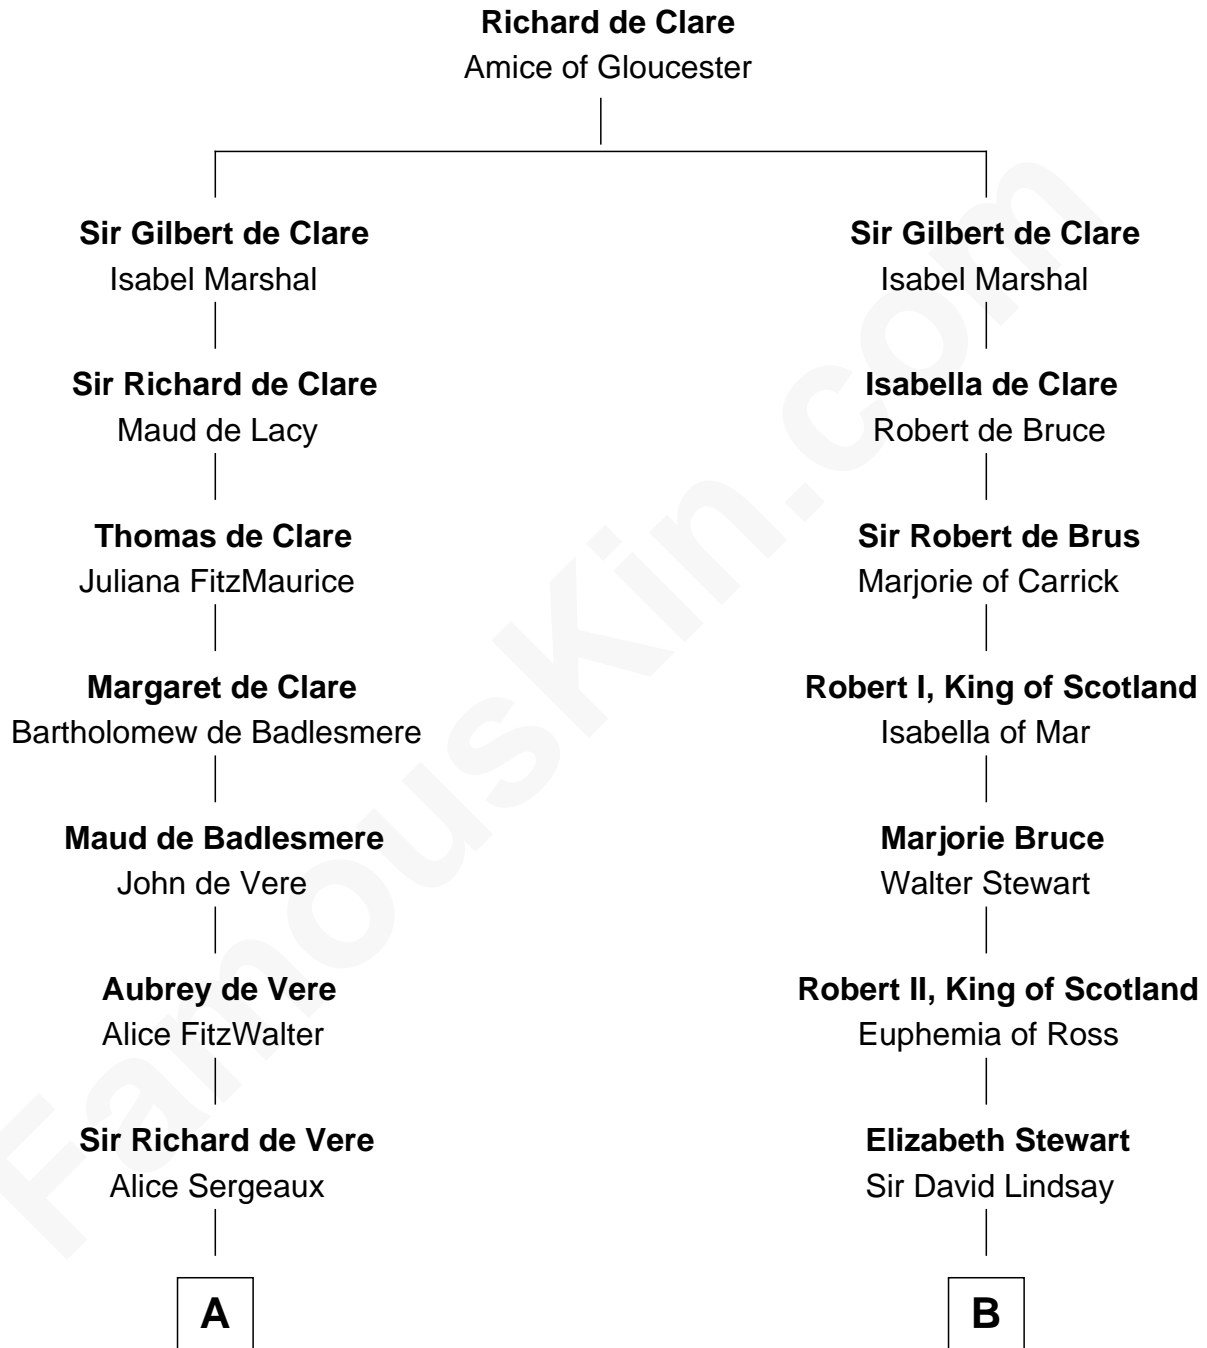

**FamousKin.com**  
**Relationship Chart of**  
**James Russell Lowell**  
*American "Fireside" Poet*

17th cousin 3 times removed of

**Philip Livingston**  
*Signer of the Declaration of Independence*

**C**