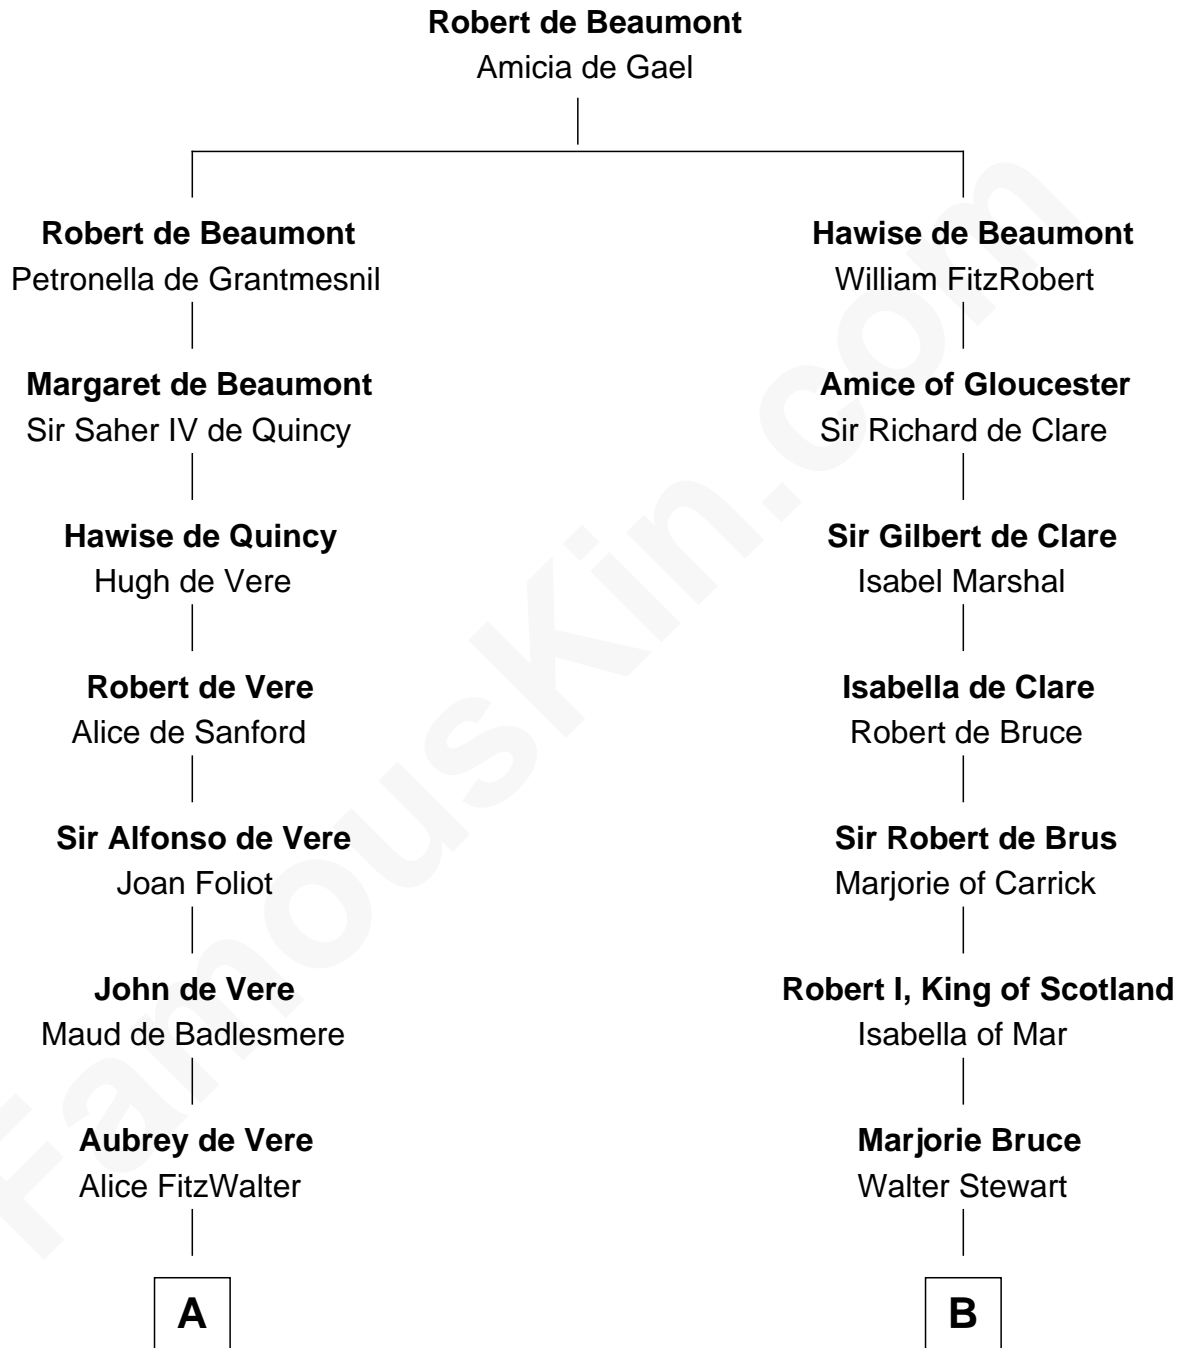

FamousKin.com
Relationship Chart of
James Russell Lowell
American "Fireside" Poet

19th cousin 2 times removed of

Philip Livingston
Signer of the Declaration of Independence

C

Sarah Turell
Noah Champney

Sarah Champney
Rev. John Lowell

John Lowell
Rebecca Russell

Rev. Charles Lowell
Harriet Brackett Spence

James Russell Lowell
American "Fireside" Poet

D

Robert Livingston
Alida Schuyler

Philip Livingston
Catrina Van Brugh

Philip Livingston
Signer of Declaration of Independence