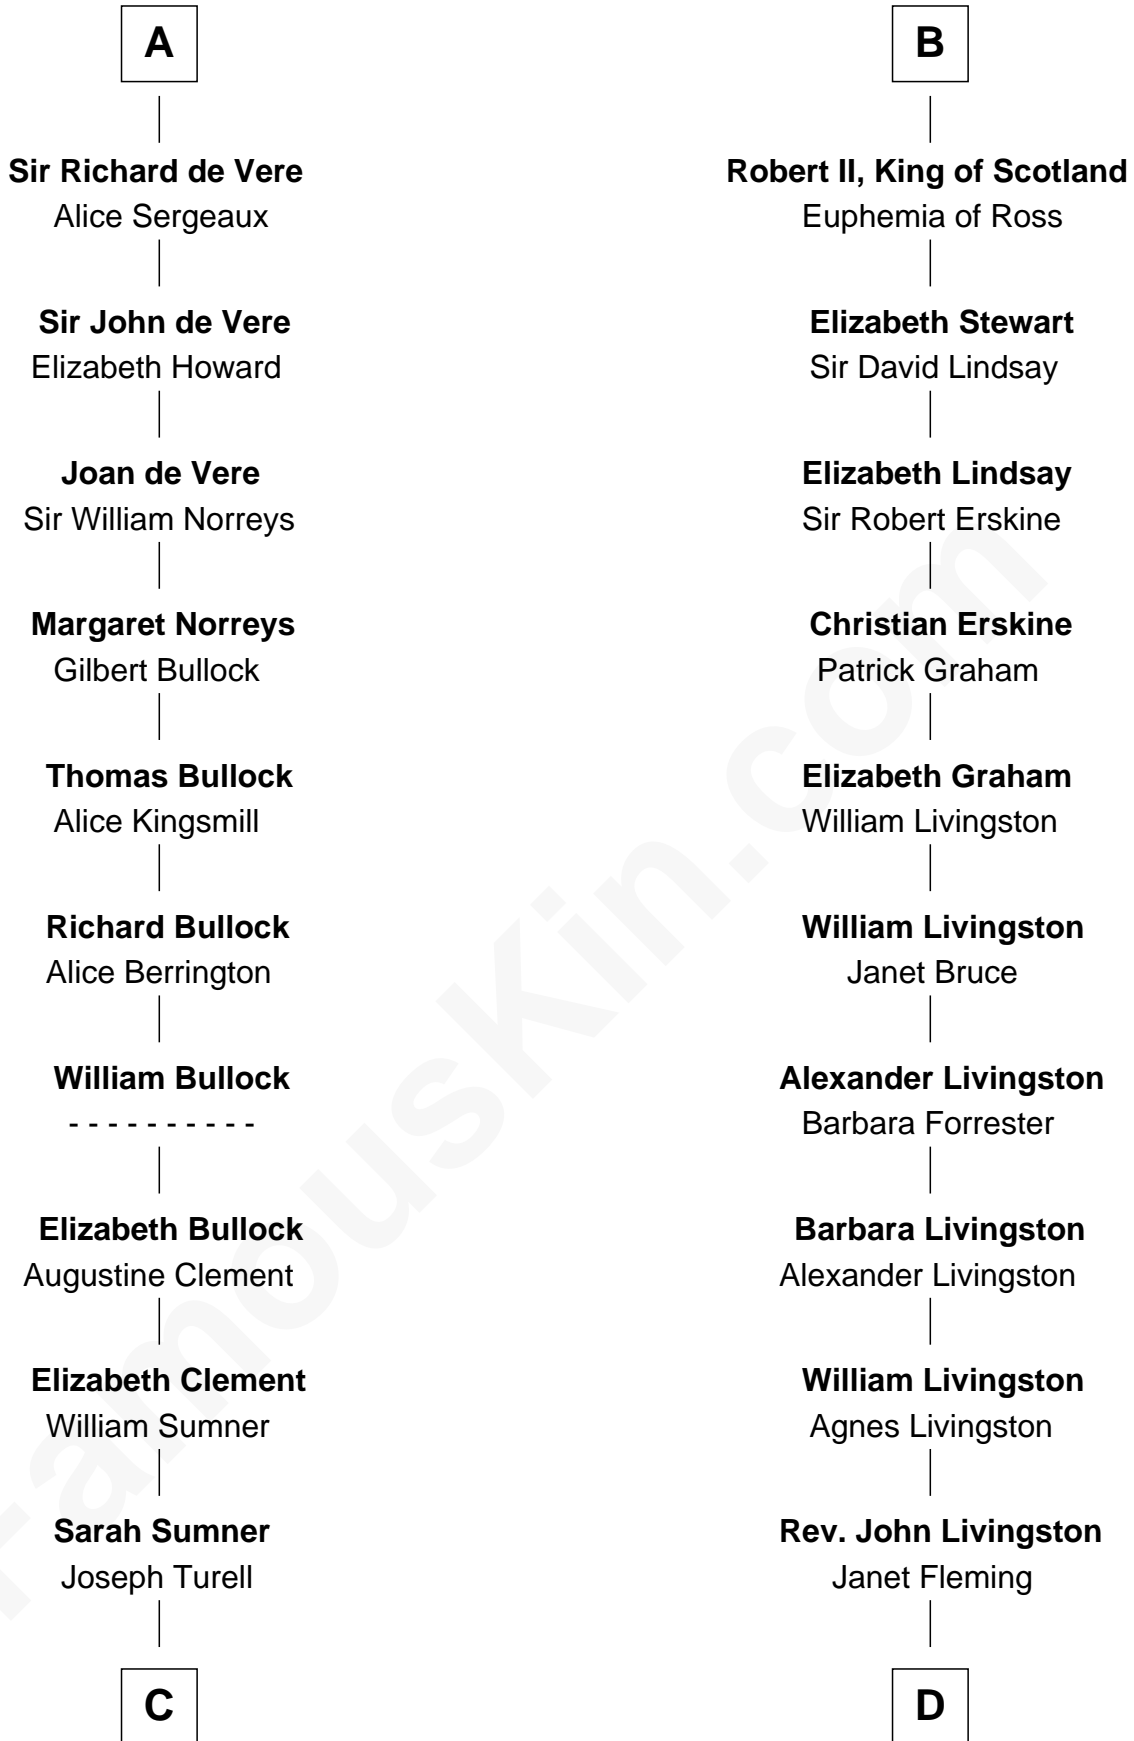

FamousKin.com
Relationship Chart of
James Russell Lowell
American "Fireside" Poet

19th cousin 2 times removed of

Philip Livingston
Signer of the Declaration of Independence

C

Sarah Turell
Noah Champney

Sarah Champney
Rev. John Lowell

John Lowell
Rebecca Russell

Rev. Charles Lowell
Harriet Brackett Spence

James Russell Lowell
American "Fireside" Poet

D

Robert Livingston
Alida Schuyler

Philip Livingston
Catrina Van Brugh

Philip Livingston
Signer of Declaration of Independence