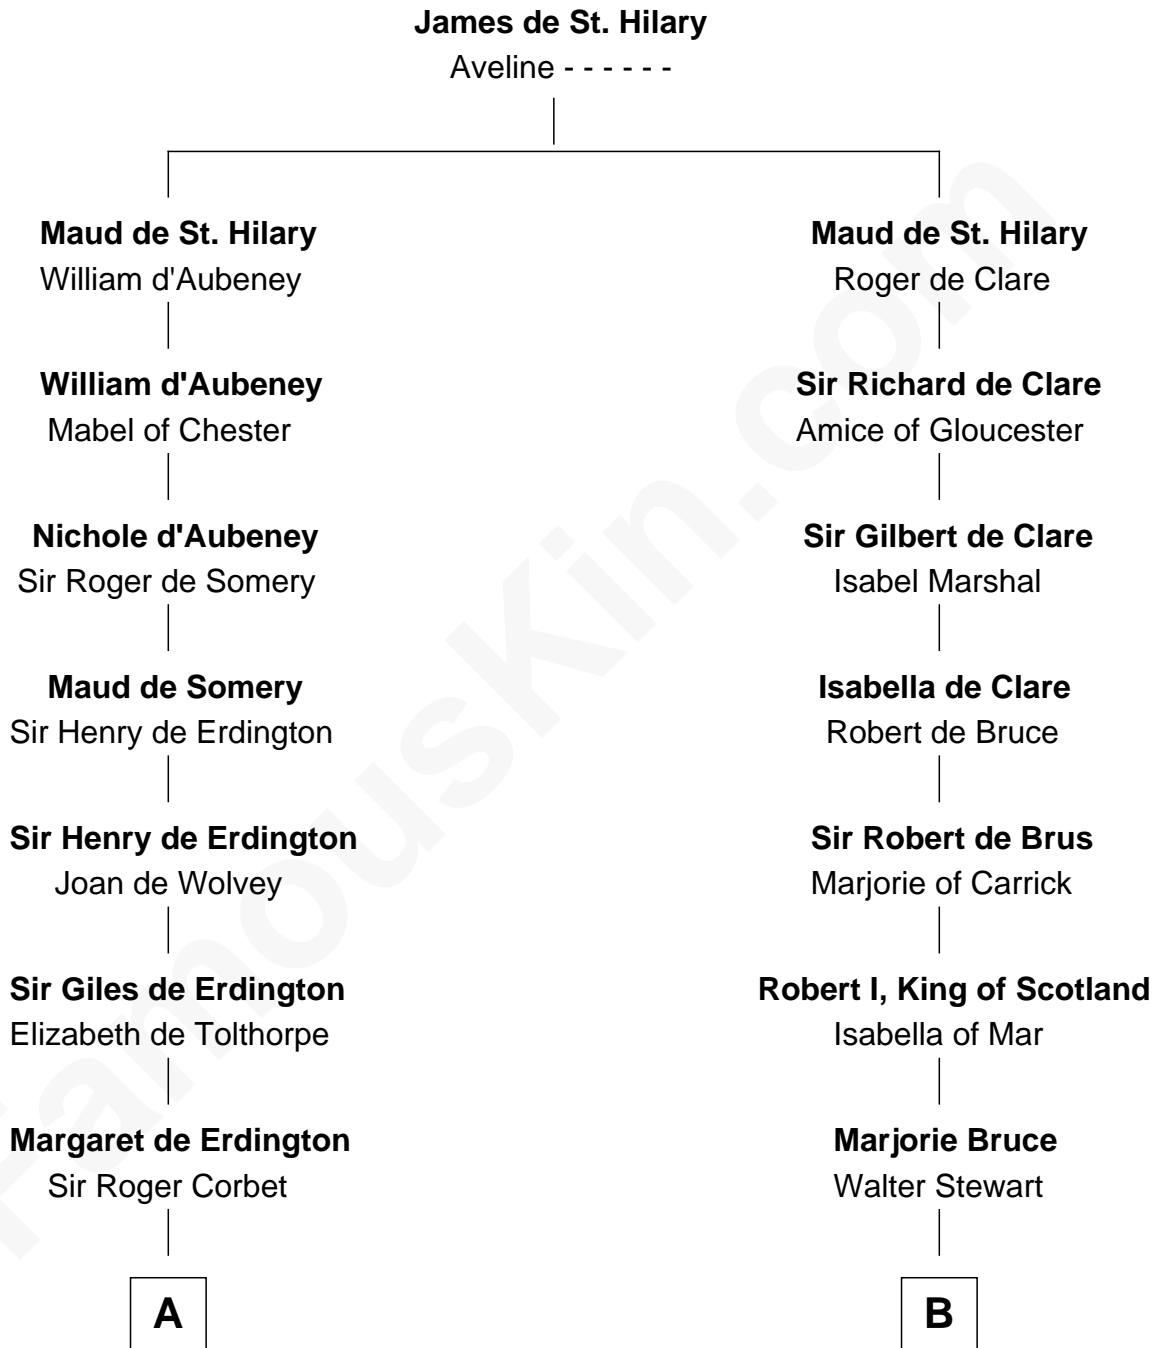

**FamousKin.com**  
**Relationship Chart of**  
**James Russell Lowell**  
*American "Fireside" Poet*

19th cousin 2 times removed of

**Philip Livingston**  
*Signer of the Declaration of Independence*

**C**

**Rebecca Chambers**

Daniel Russell

**James Russell**

Katharine Graves

**Rebecca Russell**

John Lowell

**Rev. Charles Lowell**

Harriet Brackett Spence