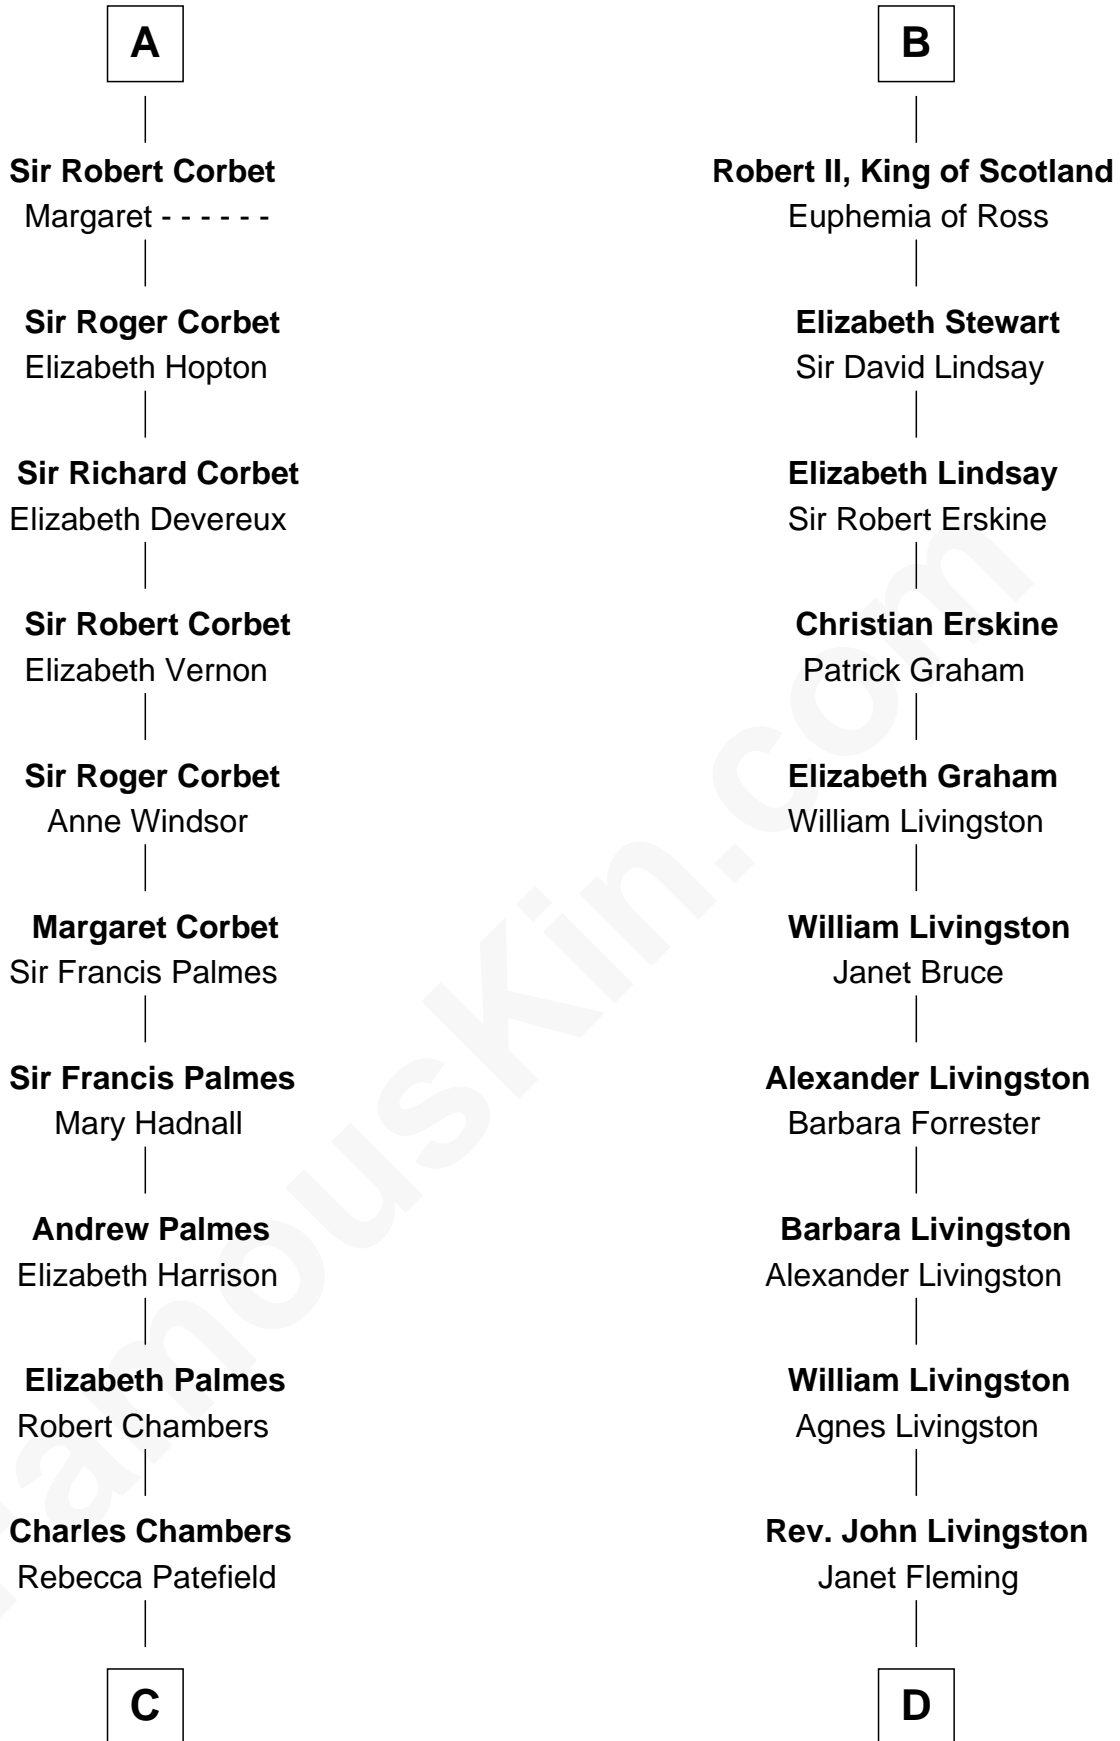

**FamousKin.com**  
**Relationship Chart of**  
**James Russell Lowell**  
*American "Fireside" Poet*

19th cousin 2 times removed of

**Philip Livingston**  
*Signer of the Declaration of Independence*

**C**

**Rebecca Chambers**

Daniel Russell

**James Russell**

Katharine Graves

**Rebecca Russell**

John Lowell

**Rev. Charles Lowell**

Harriet Brackett Spence