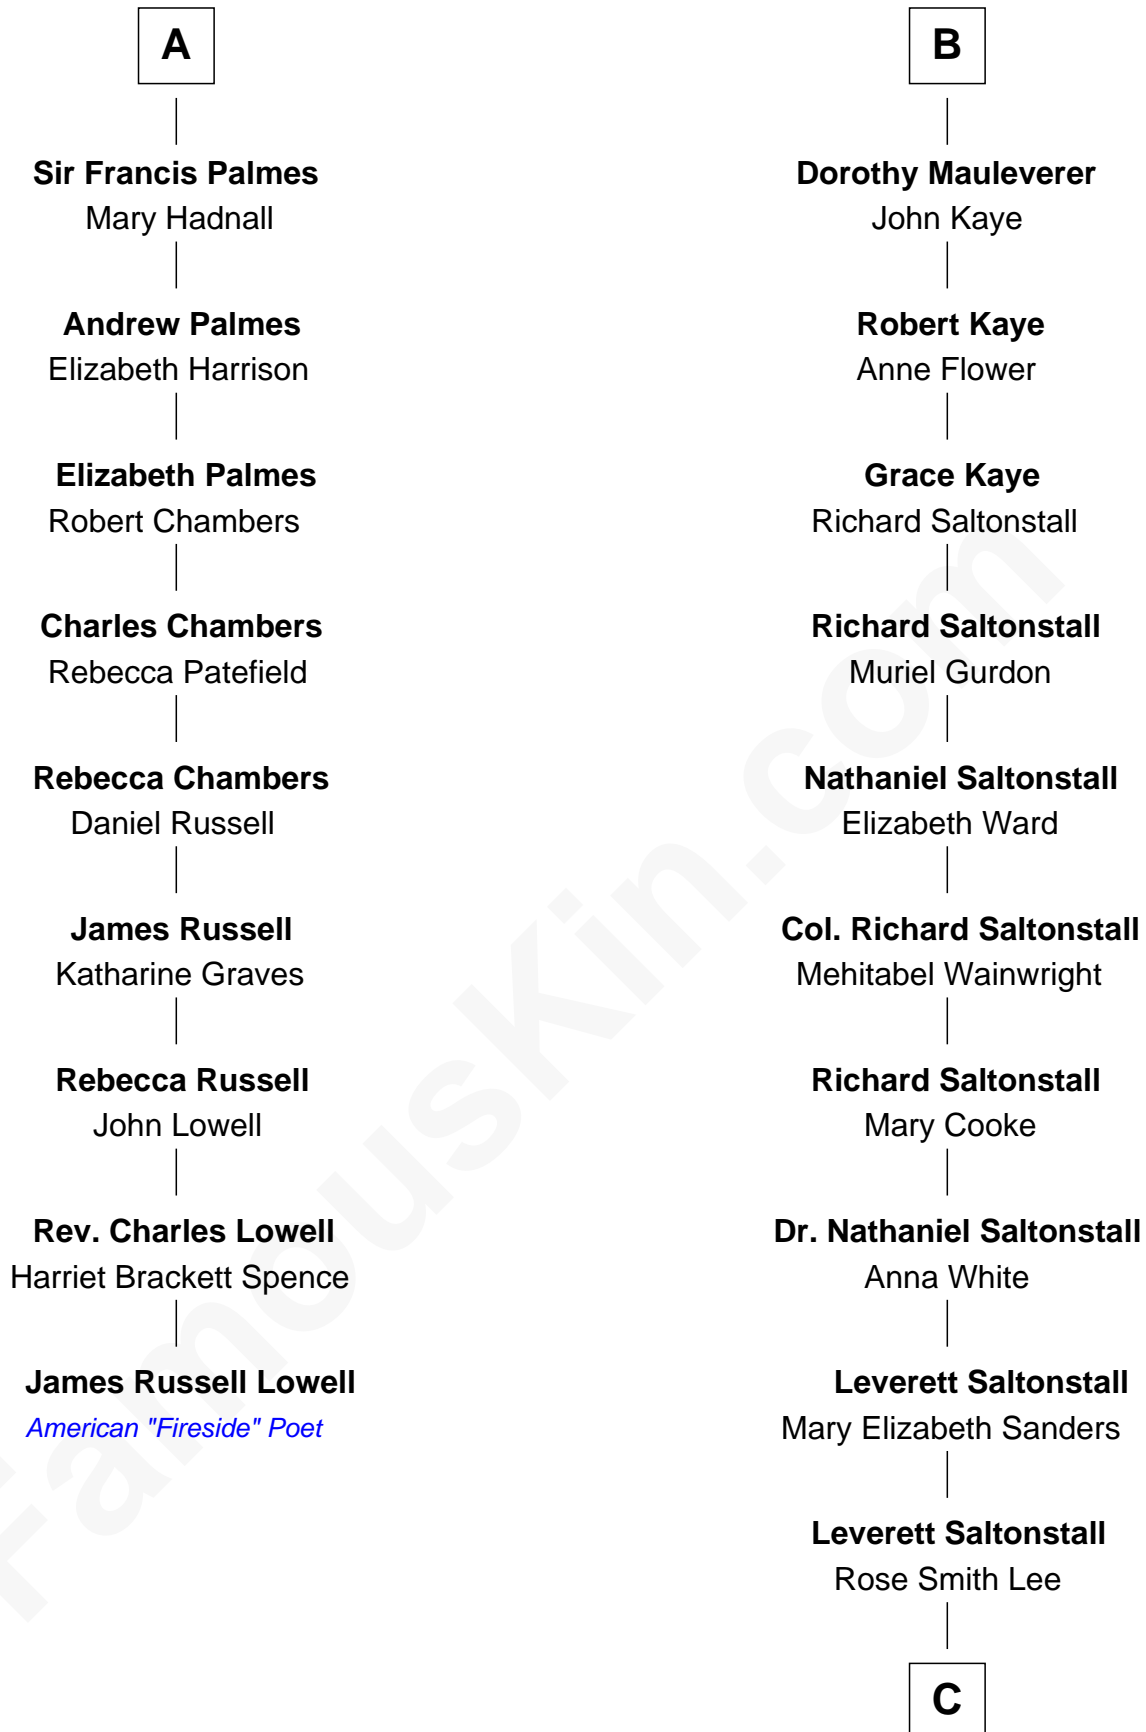

FamousKin.com
Relationship Chart of
James Russell Lowell
American "Fireside" Poet

15th cousin 3 times removed of
Leverett Saltonstall
55th Governor of Massachusetts

Sir Thomas de Beauchamp
 Katherine de Mortimer

Sir William Beauchamp

Joan Fitzalan

Joan Beauchamp

James Butler

Elizabeth Butler

John Talbot

Ann Talbot

Sir Henry Vernon

Eleanor Conyers

Sir Ninian Markenfield

Dorothy Gascoigne

Alice Markenfield

Sir Robert Mauleverer

B

C

Richard Middlecott Saltonstall

Eleanor Brooks

Leverett Saltonstall

55th Governor of Massachusetts

FamousKin.com