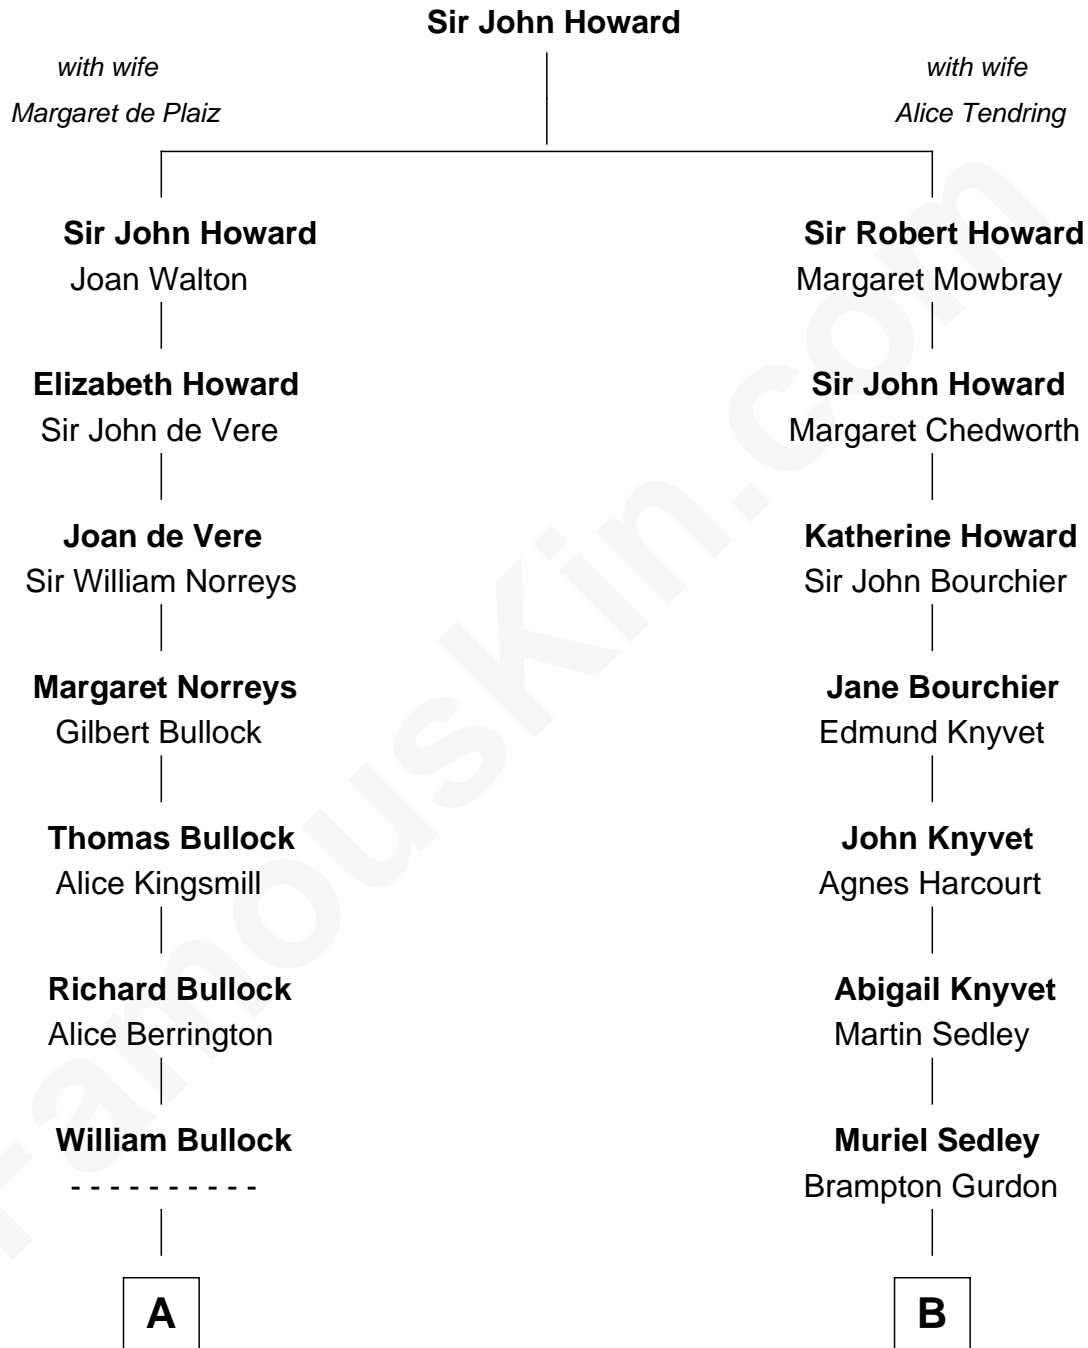

FamousKin.com
Relationship Chart of
James Russell Lowell
American "Fireside" Poet

14th cousin 1 time removed of
Leverett Saltonstall
55th Governor of Massachusetts

A

Elizabeth Bullock
Augustine Clement

Elizabeth Clement
William Sumner