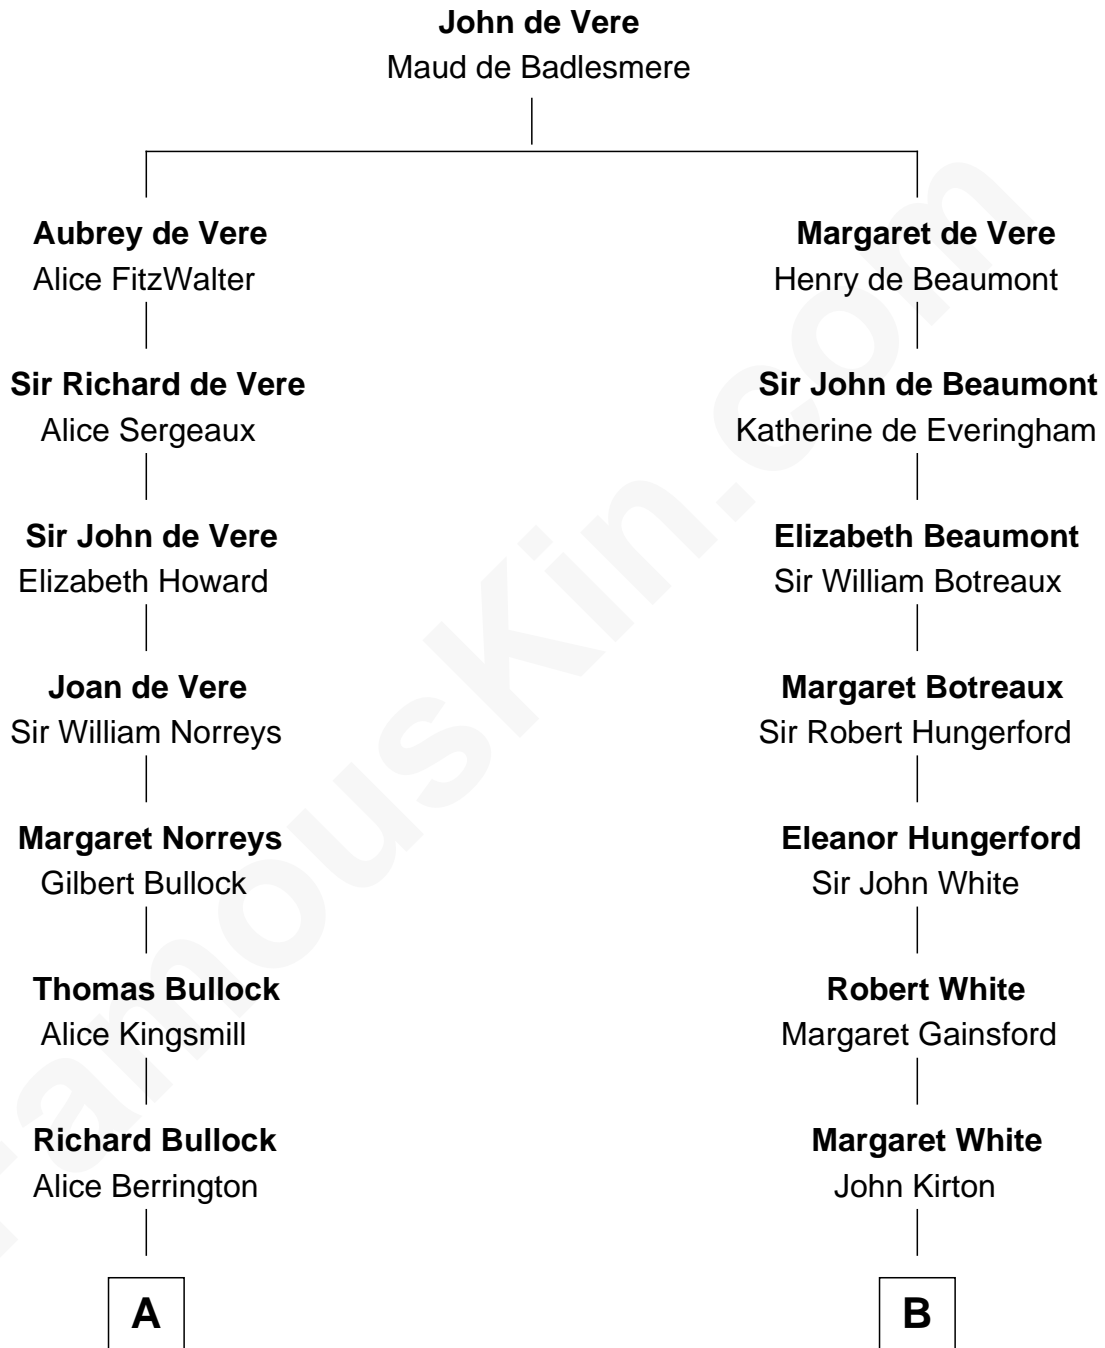

FamousKin.com Relationship Chart of

James Russell Lowell

American "Fireside" Poet

15th cousin 5 times removed of

Leverett Saltonstall

55th Governor of Massachusetts

C

Harriet Paine Rose

John Clarke Lee

Rose Smith Lee

Leverett Saltonstall

Richard Middlecott Saltonstall

Eleanor Brooks

Leverett Saltonstall

55th Governor of Massachusetts