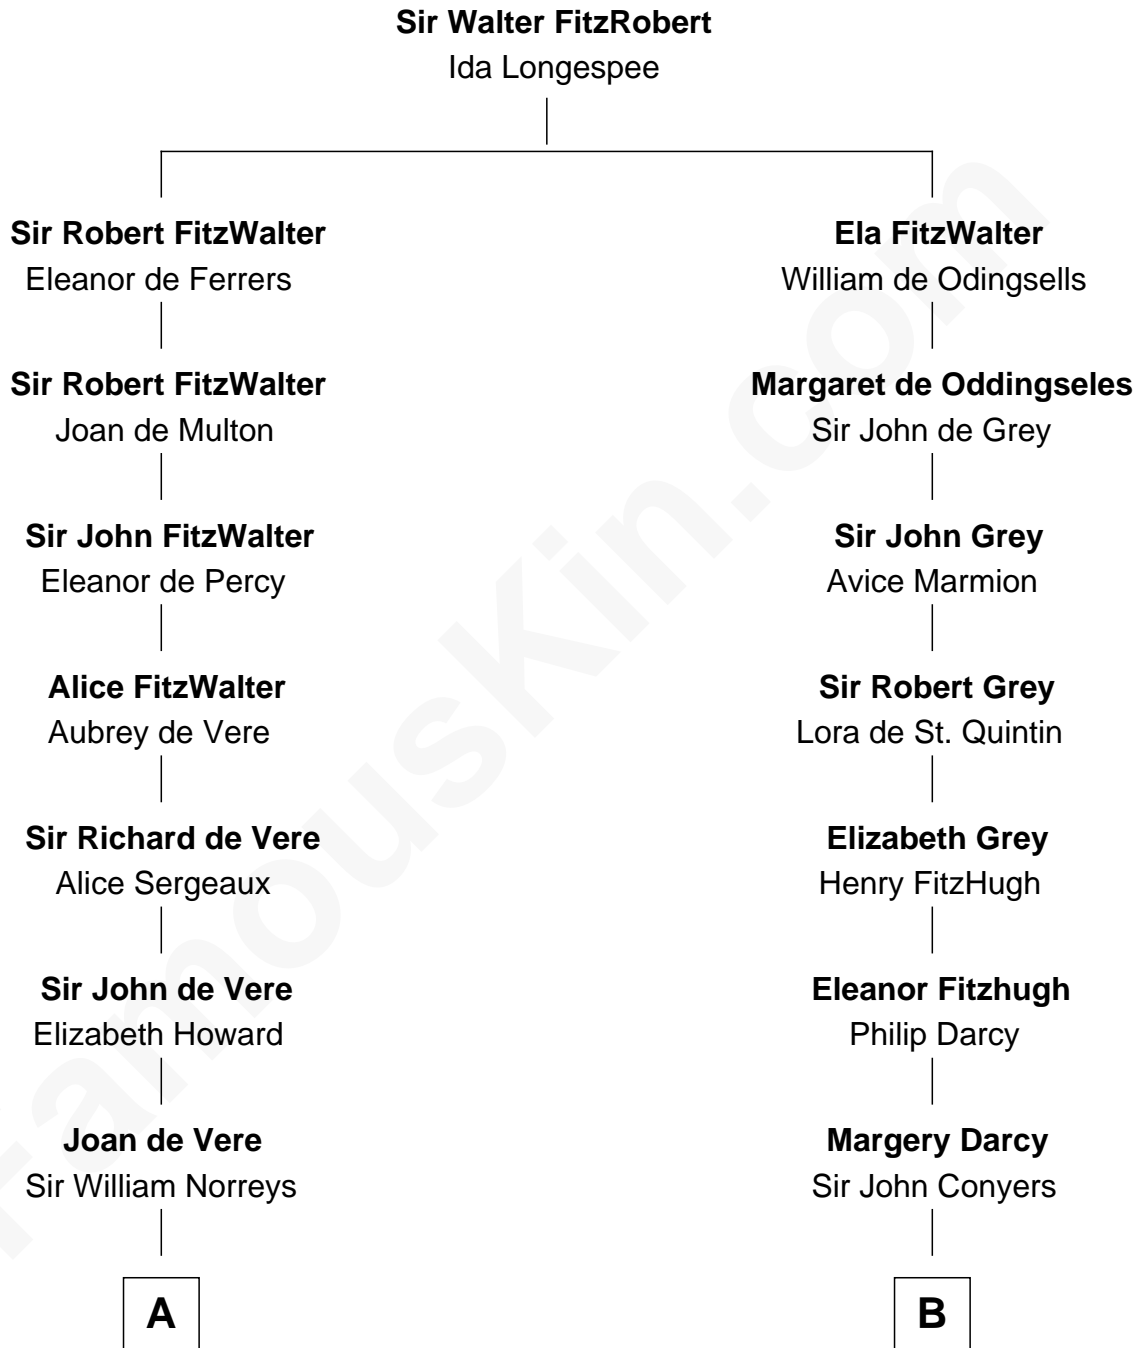

FamousKin.com
Relationship Chart of
James Russell Lowell
American "Fireside" Poet

18th cousin 3 times removed of
Leverett Saltonstall
55th Governor of Massachusetts

C

Rev. Charles Lowell
Harriet Brackett Spence

James Russell Lowell
American "Fireside" Poet

D

Dr. Nathaniel Saltonstall
Anna White

Leverett Saltonstall
Mary Elizabeth Sanders

Leverett Saltonstall
Rose Smith Lee

Richard Middlecott Saltonstall
Eleanor Brooks

Leverett Saltonstall
55th Governor of Massachusetts