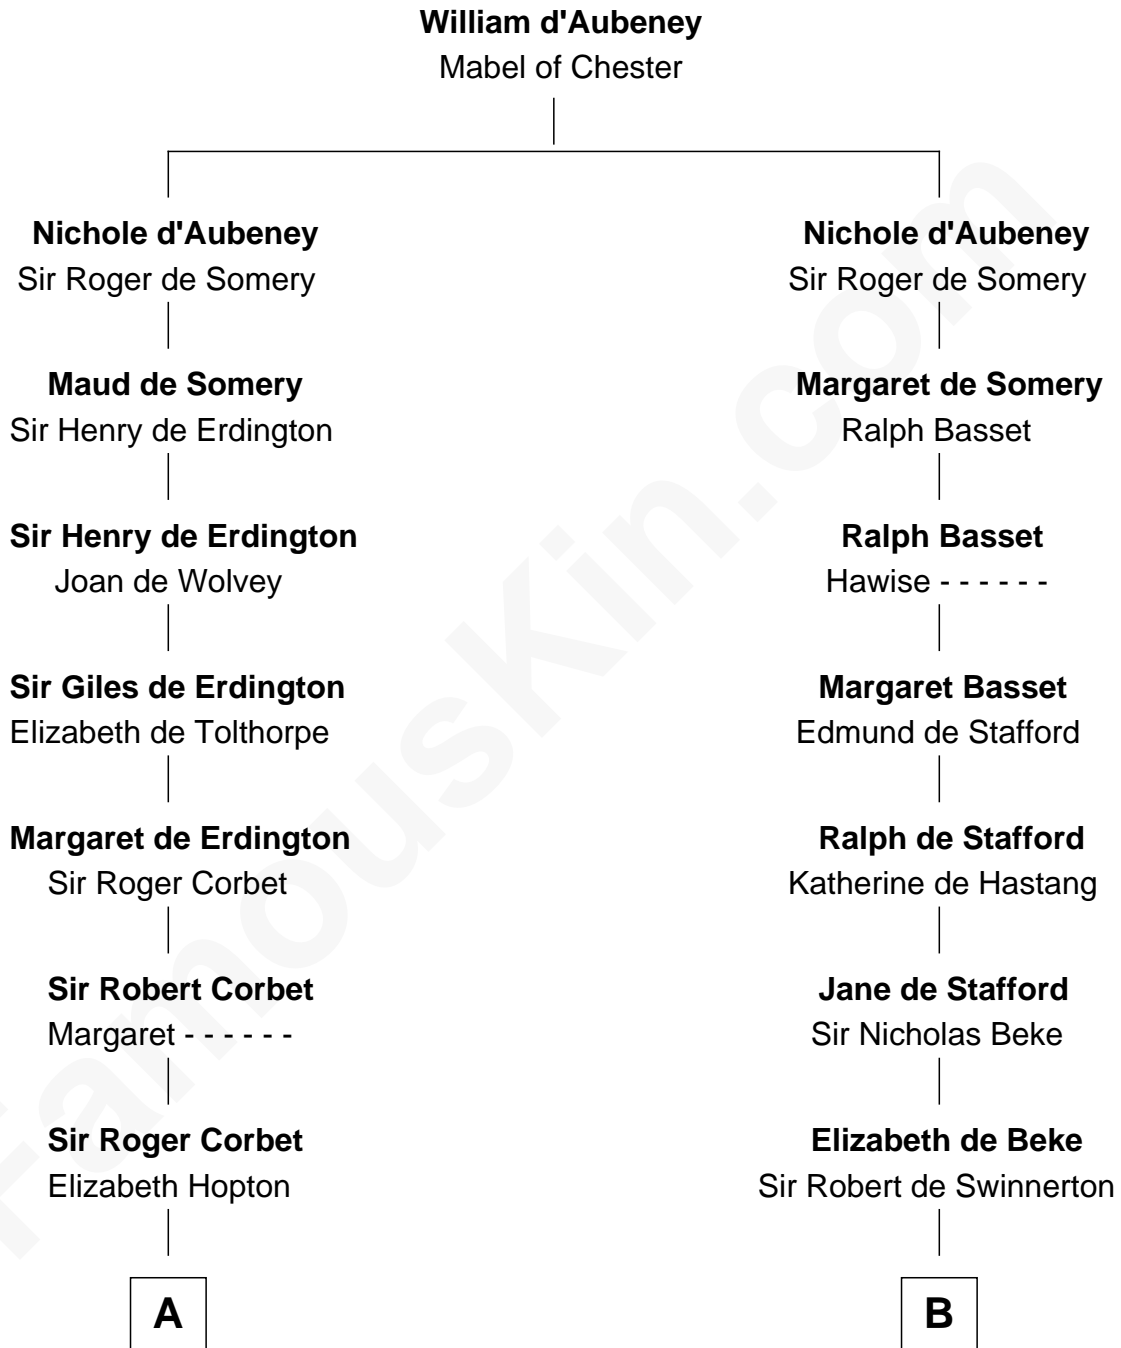

FamousKin.com
Relationship Chart of
James Russell Lowell
American "Fireside" Poet

19th cousin 1 time removed of
Abraham Baldwin
Signer of the U.S. Constitution

C

Rebecca Russell

John Lowell

Rev. Charles Lowell
Harriet Brackett Spence

James Russell Lowell
American "Fireside" Poet

D

Abigail Baldwin

Samuel Baldwin

Timothy Baldwin
Bathsheba Stone

Michael Baldwin
Lucy Dudley

Abraham Baldwin
Signer of the U.S. Constitution