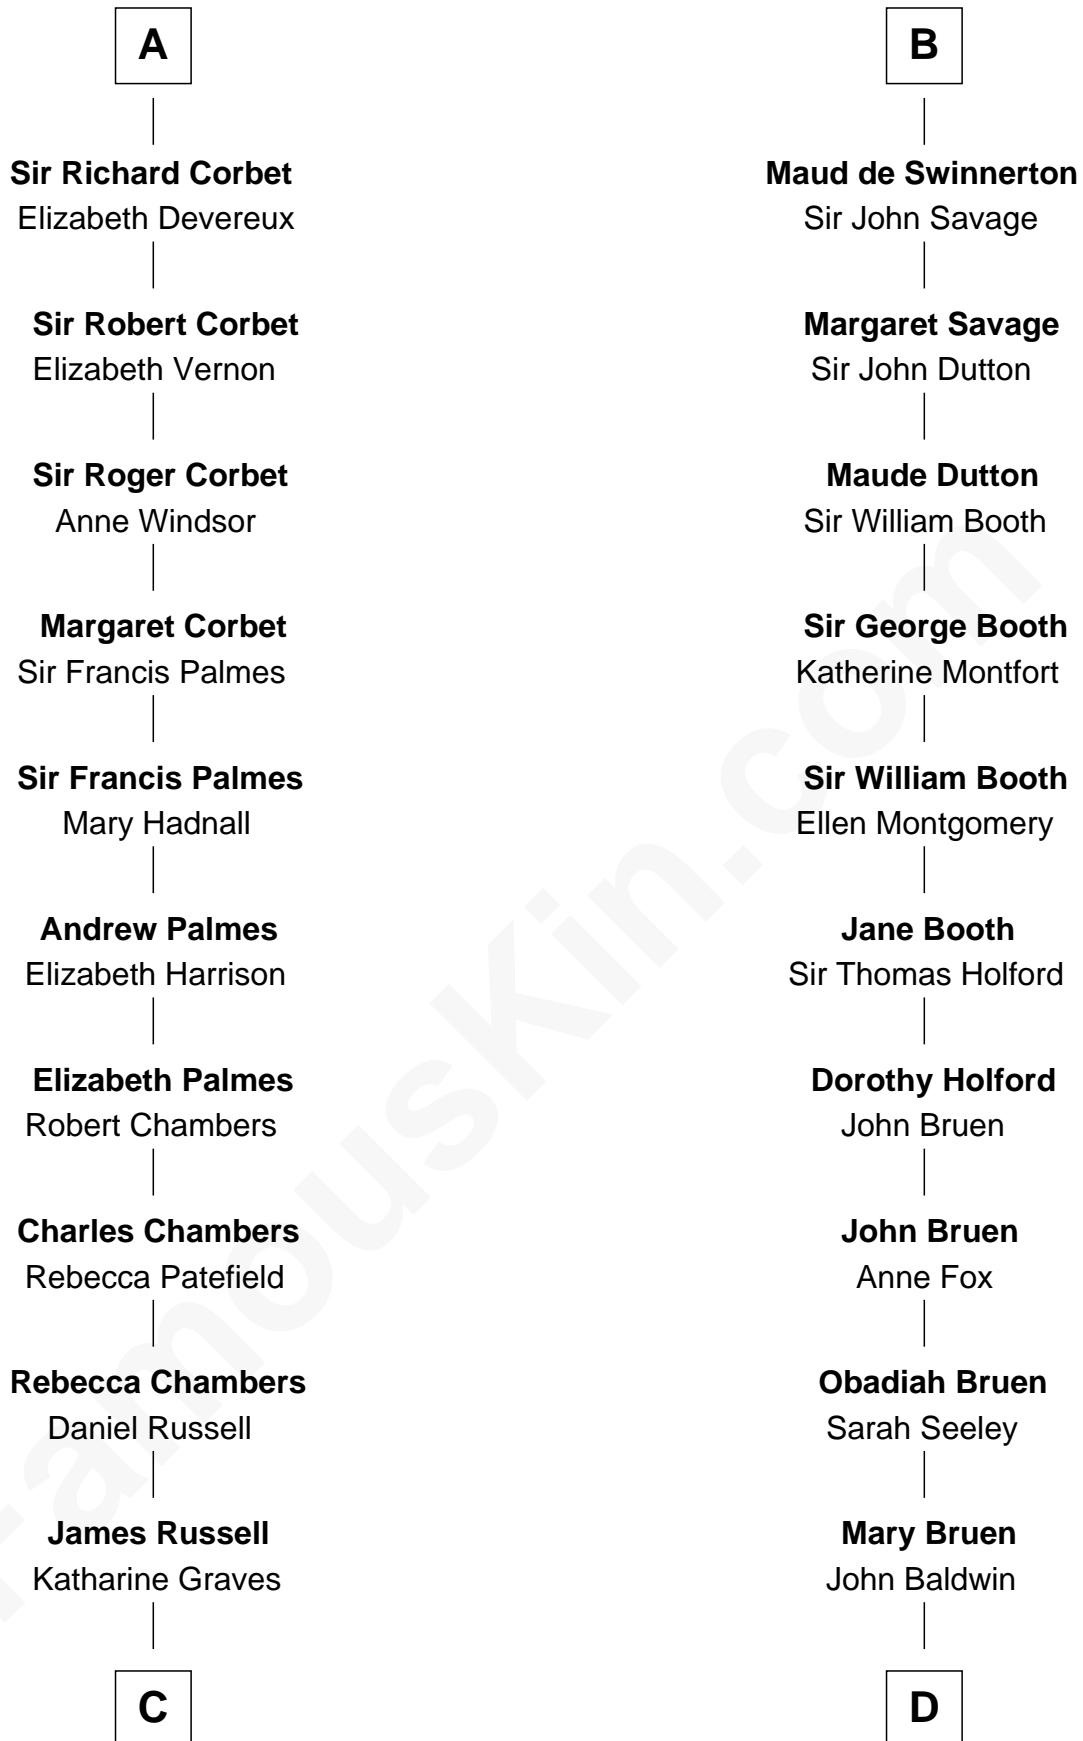

FamousKin.com
Relationship Chart of
James Russell Lowell
American "Fireside" Poet

19th cousin 1 time removed of
Abraham Baldwin
Signer of the U.S. Constitution

C

Rebecca Russell

John Lowell

Rev. Charles Lowell
Harriet Brackett Spence

James Russell Lowell
American "Fireside" Poet

D

Abigail Baldwin

Samuel Baldwin

Timothy Baldwin
Bathsheba Stone

Michael Baldwin
Lucy Dudley

Abraham Baldwin
Signer of the U.S. Constitution