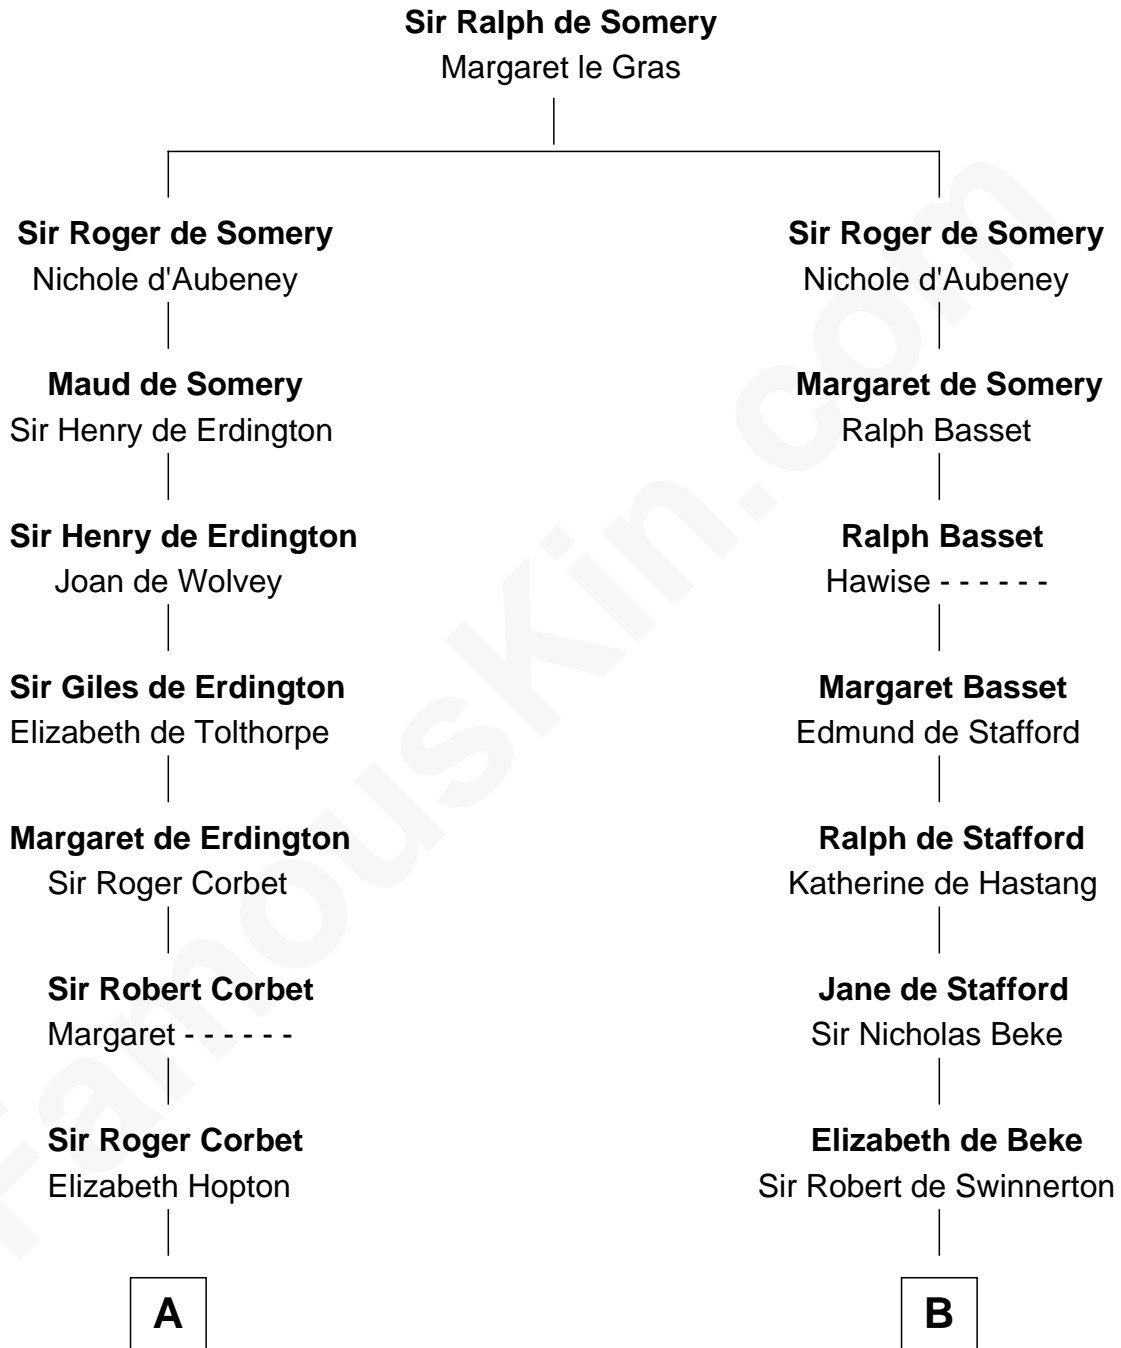

FamousKin.com
Relationship Chart of
James Russell Lowell
American "Fireside" Poet

19th cousin 1 time removed of
Abraham Baldwin
Signer of the U.S. Constitution

C

Rebecca Russell

John Lowell

Rev. Charles Lowell
Harriet Brackett Spence

James Russell Lowell
American "Fireside" Poet

D

Abigail Baldwin

Samuel Baldwin

Timothy Baldwin
Bathsheba Stone

Michael Baldwin
Lucy Dudley

Abraham Baldwin
Signer of the U.S. Constitution