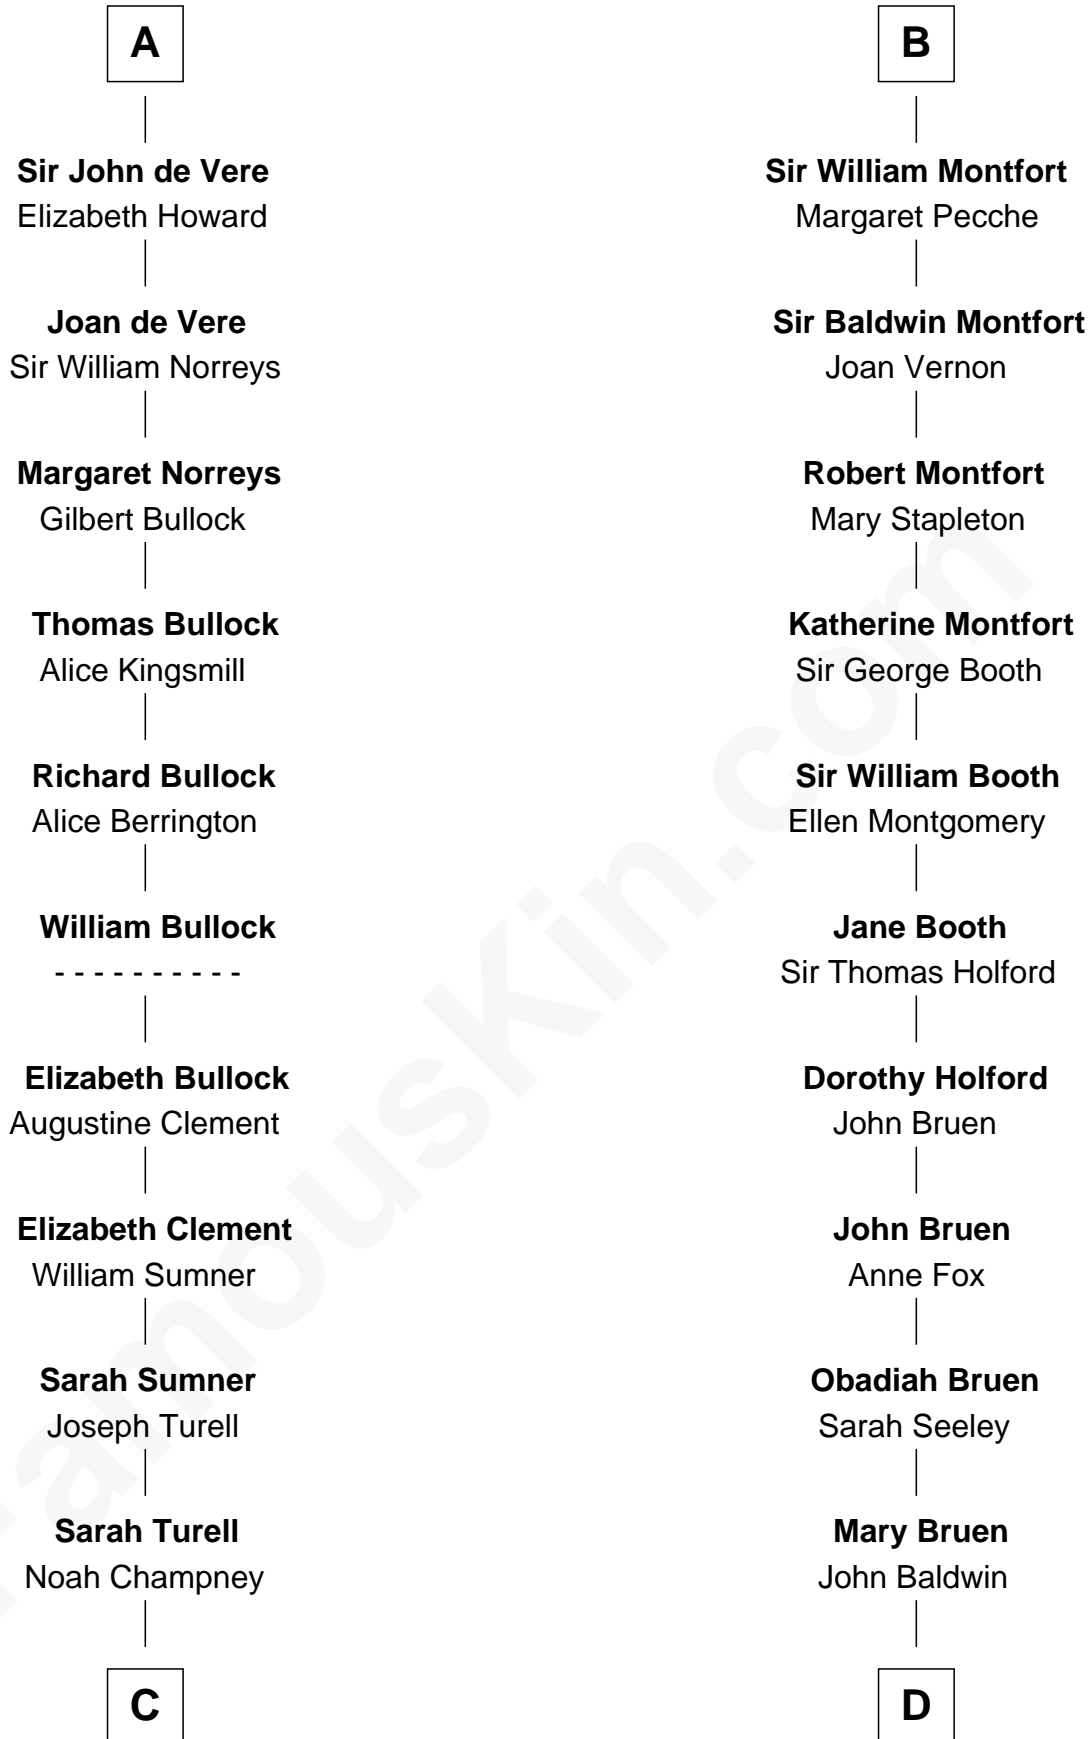

FamousKin.com Relationship Chart of

James Russell Lowell

American "Fireside" Poet

20th cousin of

Abraham Baldwin

Signer of the U.S. Constitution

C

Sarah Champney

Abigail Baldwin

Samuel Baldwin

Timothy Baldwin

Bathsheba Stone

Michael Baldwin

Lucy Dudley

Abraham Baldwin

Signer of the U.S. Constitution