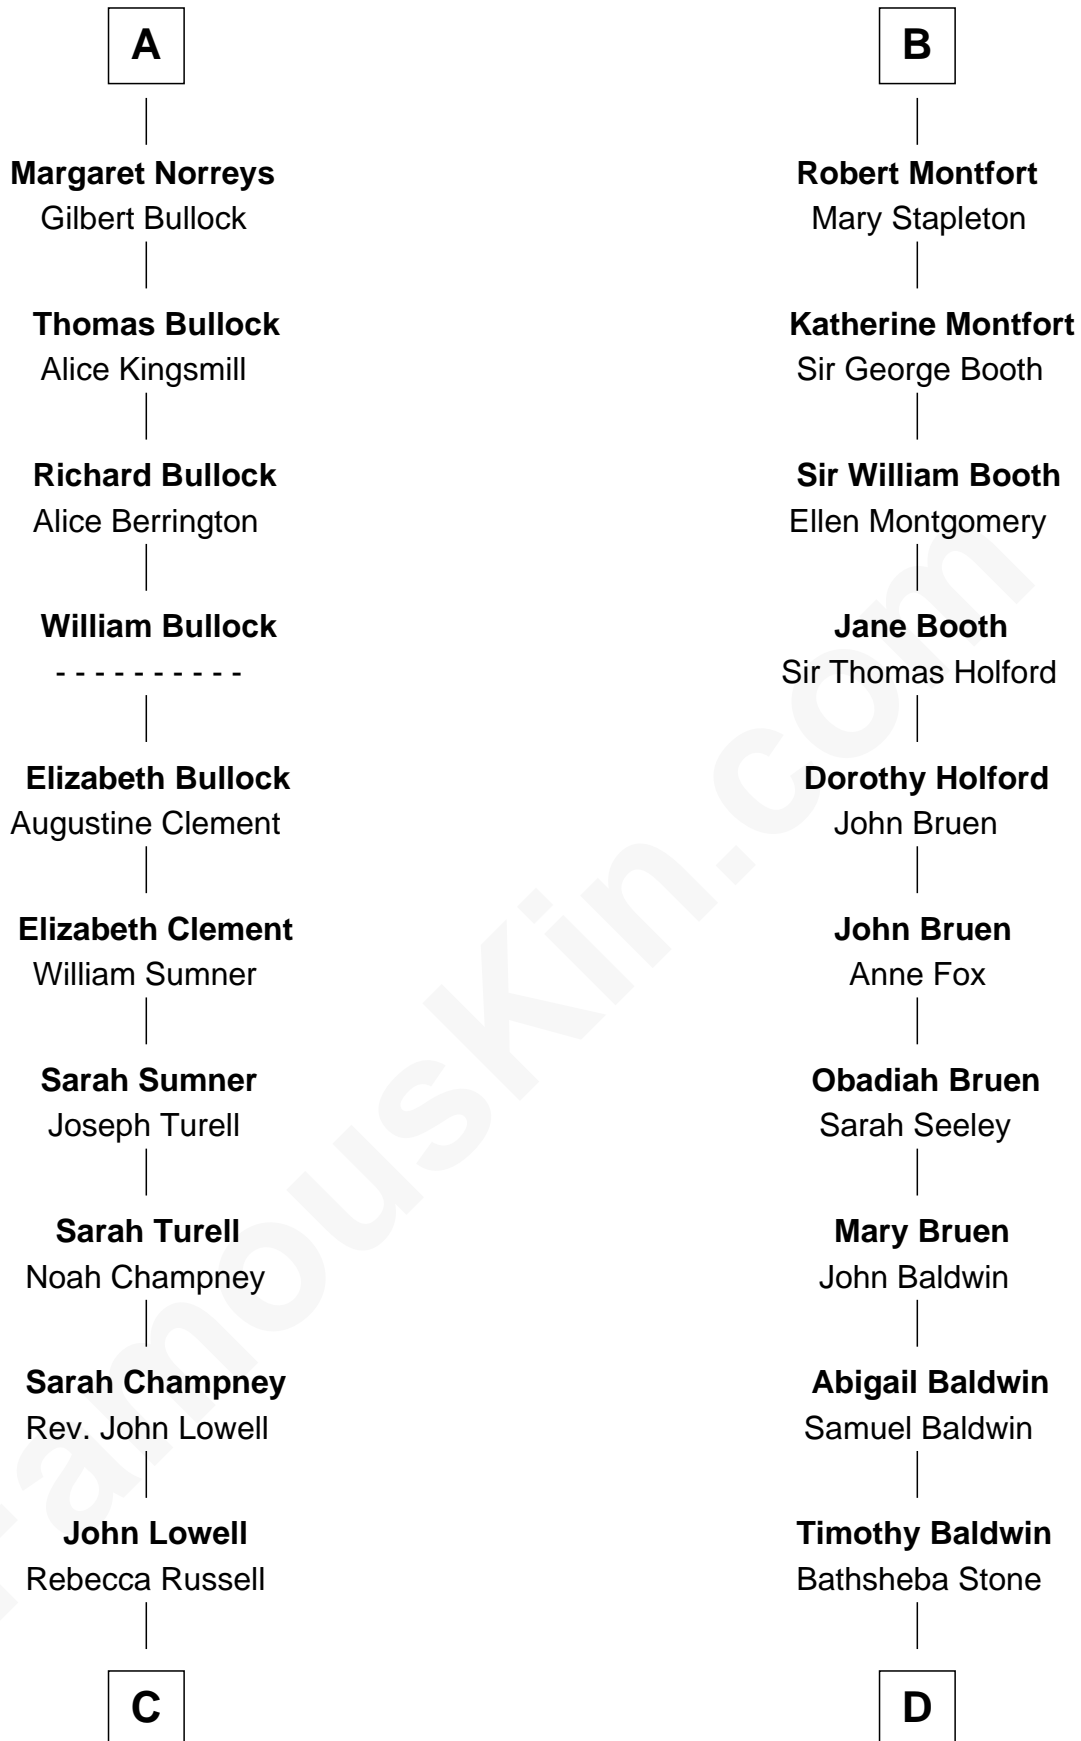

## Relationship Chart of

### James Russell Lowell

American "Fireside" Poet

18th cousin of

### Abraham Baldwin

Signer of the U.S. Constitution

**C**

**Rev. Charles Lowell**  
Harriet Brackett Spence

**James Russell Lowell**  
*American "Fireside" Poet*

**D**

**Michael Baldwin**  
Lucy Dudley

**Abraham Baldwin**  
*Signer of the U.S. Constitution*