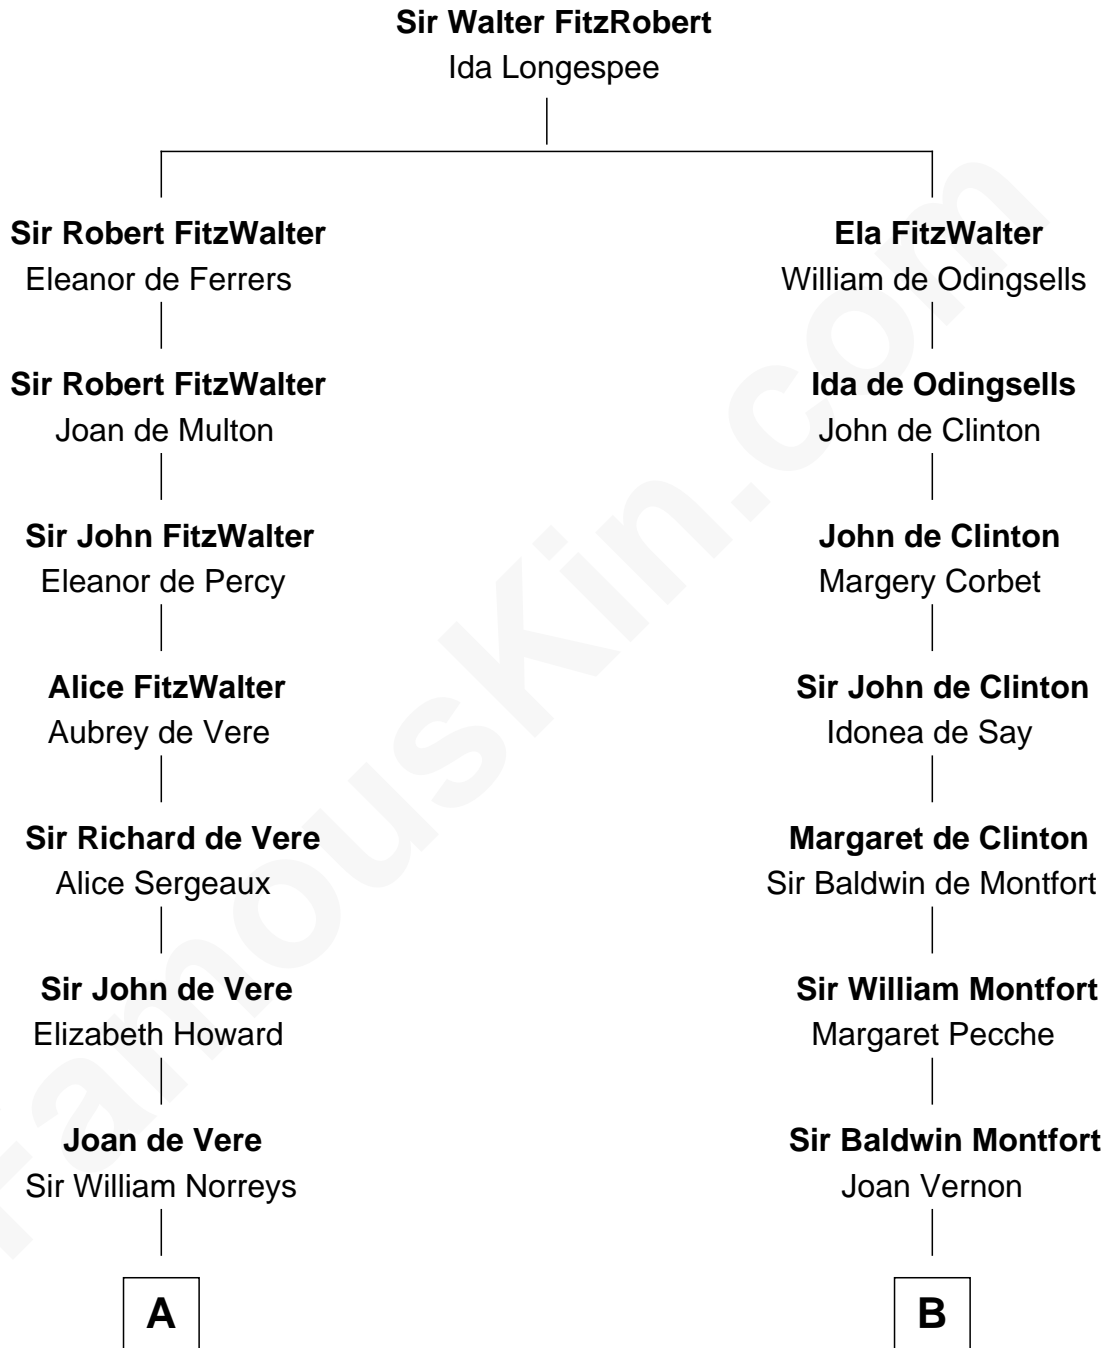

## Relationship Chart of

### James Russell Lowell

American "Fireside" Poet

18th cousin of

### Abraham Baldwin

Signer of the U.S. Constitution

**C**

**Rev. Charles Lowell**  
Harriet Brackett Spence

**James Russell Lowell**  
*American "Fireside" Poet*

**D**

**Michael Baldwin**  
Lucy Dudley

**Abraham Baldwin**  
*Signer of the U.S. Constitution*