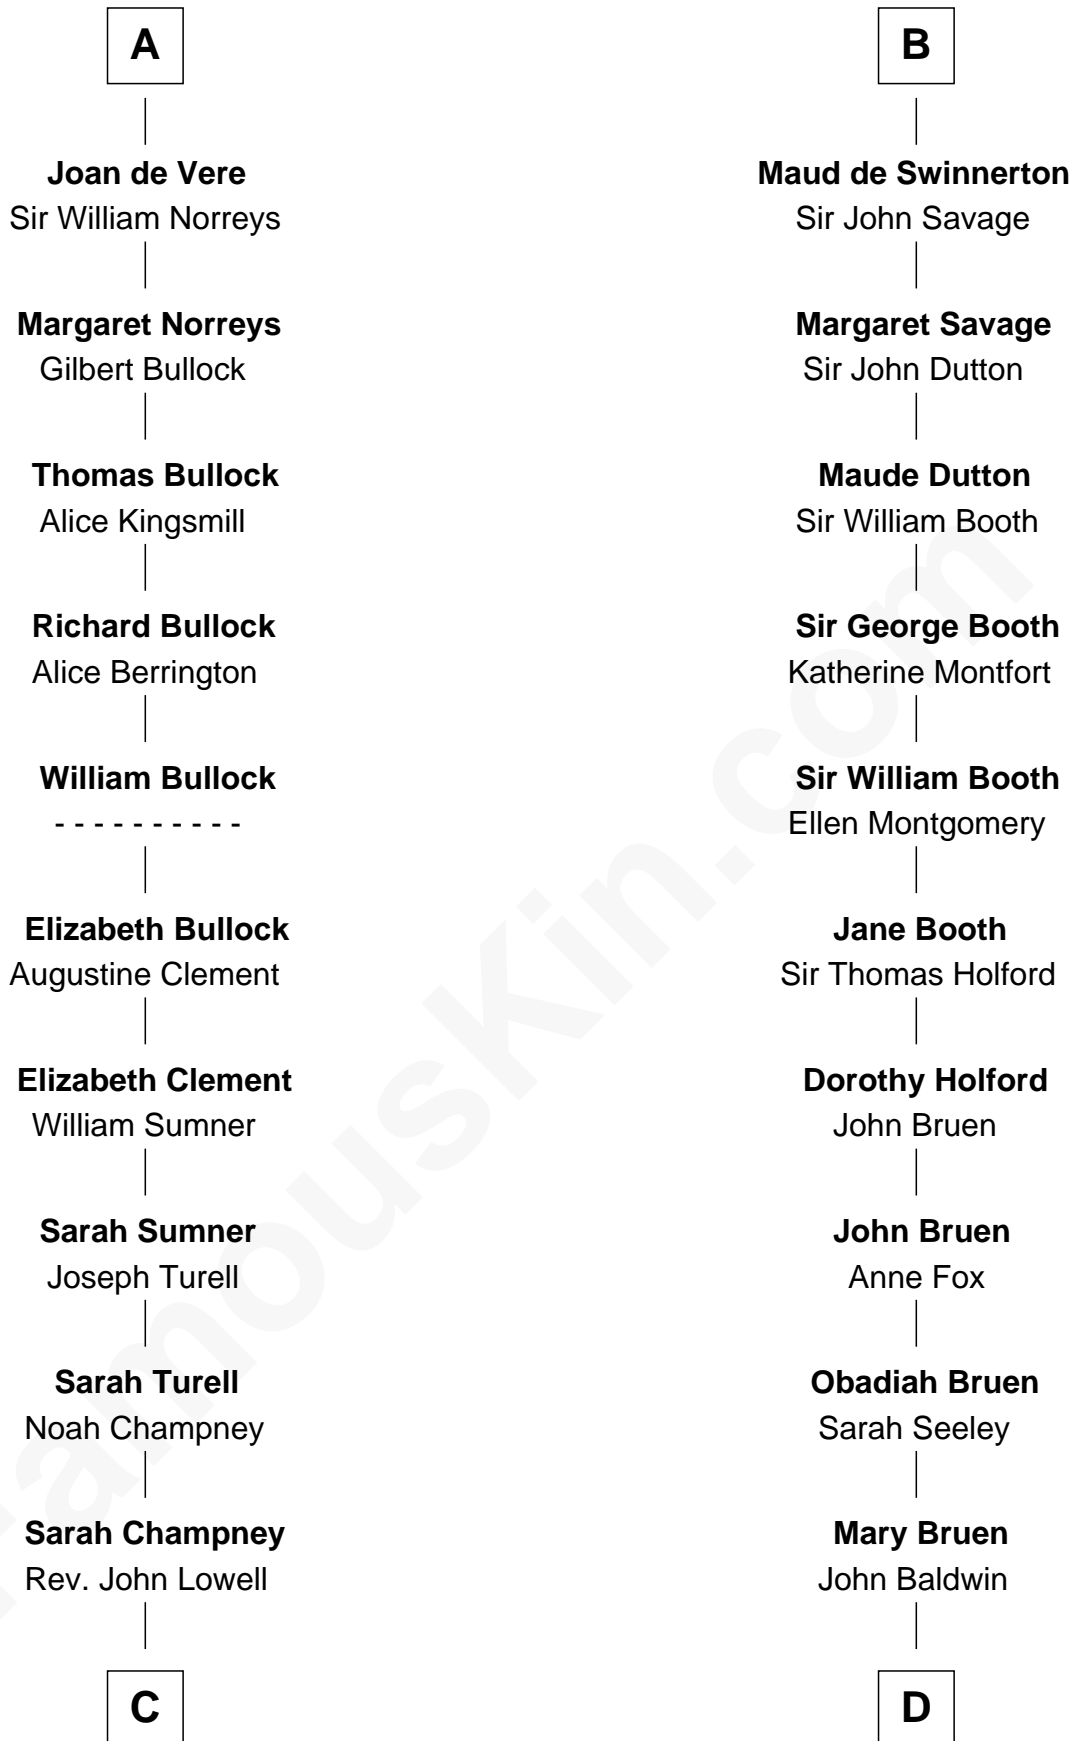

FamousKin.com
Relationship Chart of
James Russell Lowell
American "Fireside" Poet

19th cousin 1 time removed of
Abraham Baldwin
Signer of the U.S. Constitution

C

John Lowell

Rebecca Russell

Rev. Charles Lowell

Harriet Brackett Spence

James Russell Lowell

American "Fireside" Poet

D

Abigail Baldwin

Samuel Baldwin

Timothy Baldwin

Bathsheba Stone

Michael Baldwin

Lucy Dudley

Abraham Baldwin

Signer of the U.S. Constitution