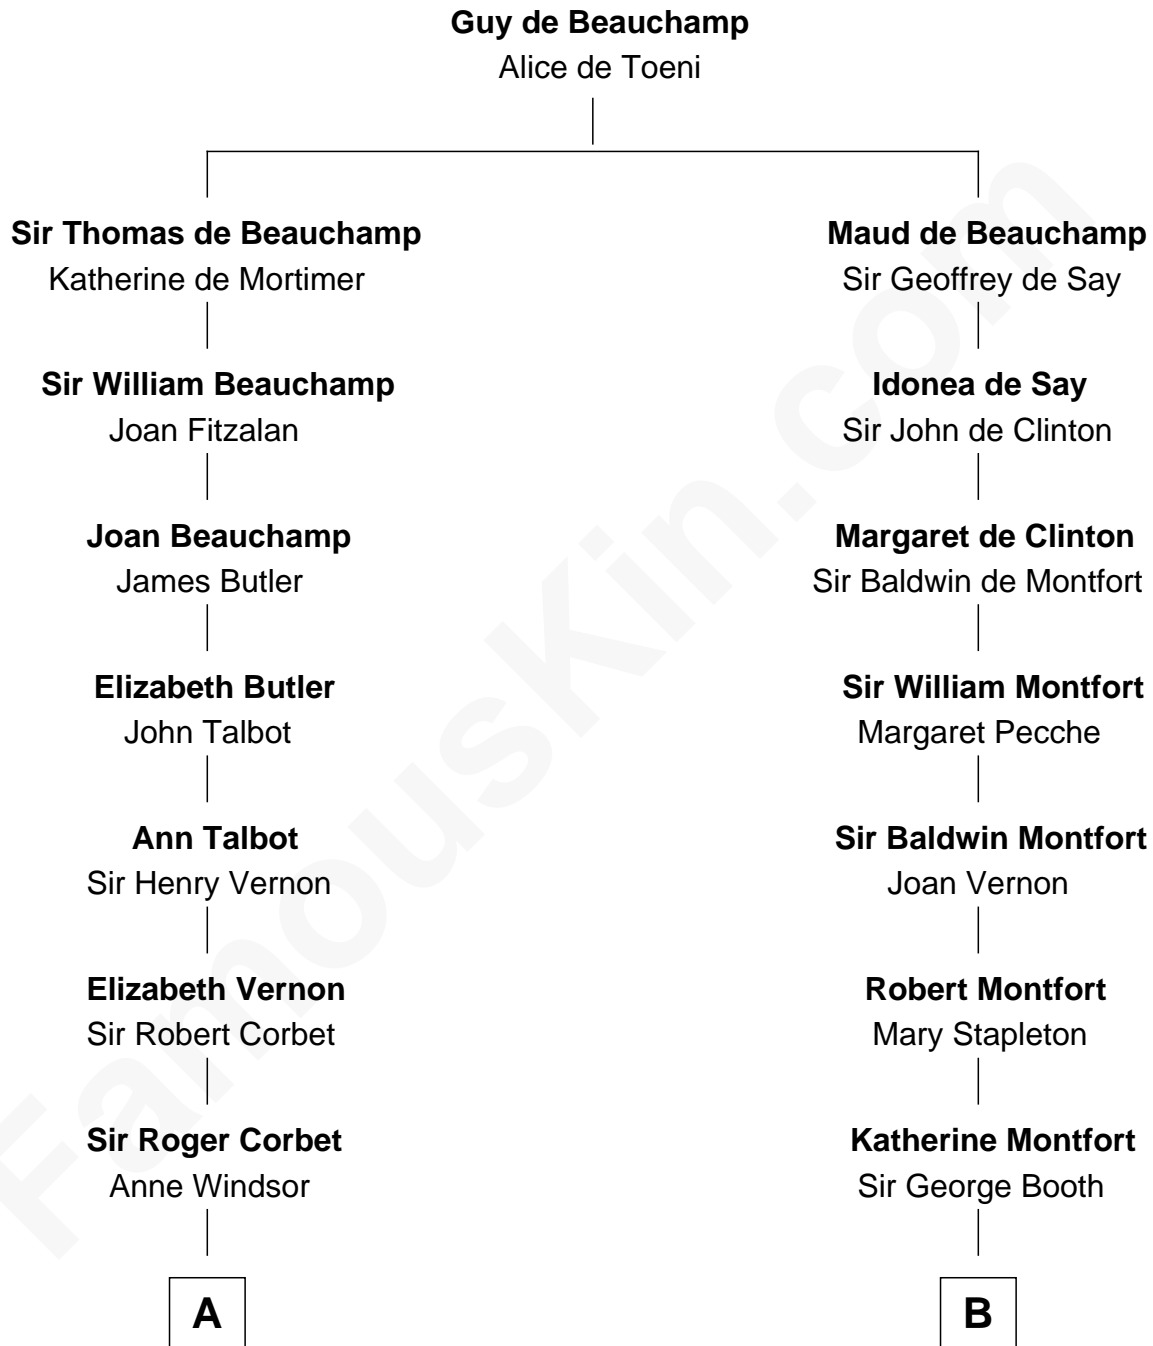

# FamousKin.com Relationship Chart of

**James Russell Lowell**

*American "Fireside" Poet*

16th cousin of

**Abraham Baldwin**

*Signer of the U.S. Constitution*

**A**

**Margaret Corbet**  
Sir Francis Palmes

**Sir Francis Palmes**  
Mary Hadnall

**Andrew Palmes**  
Elizabeth Harrison

**Elizabeth Palmes**  
Robert Chambers

**Charles Chambers**  
Rebecca Patefield

**Rebecca Chambers**  
Daniel Russell

**James Russell**  
Katharine Graves