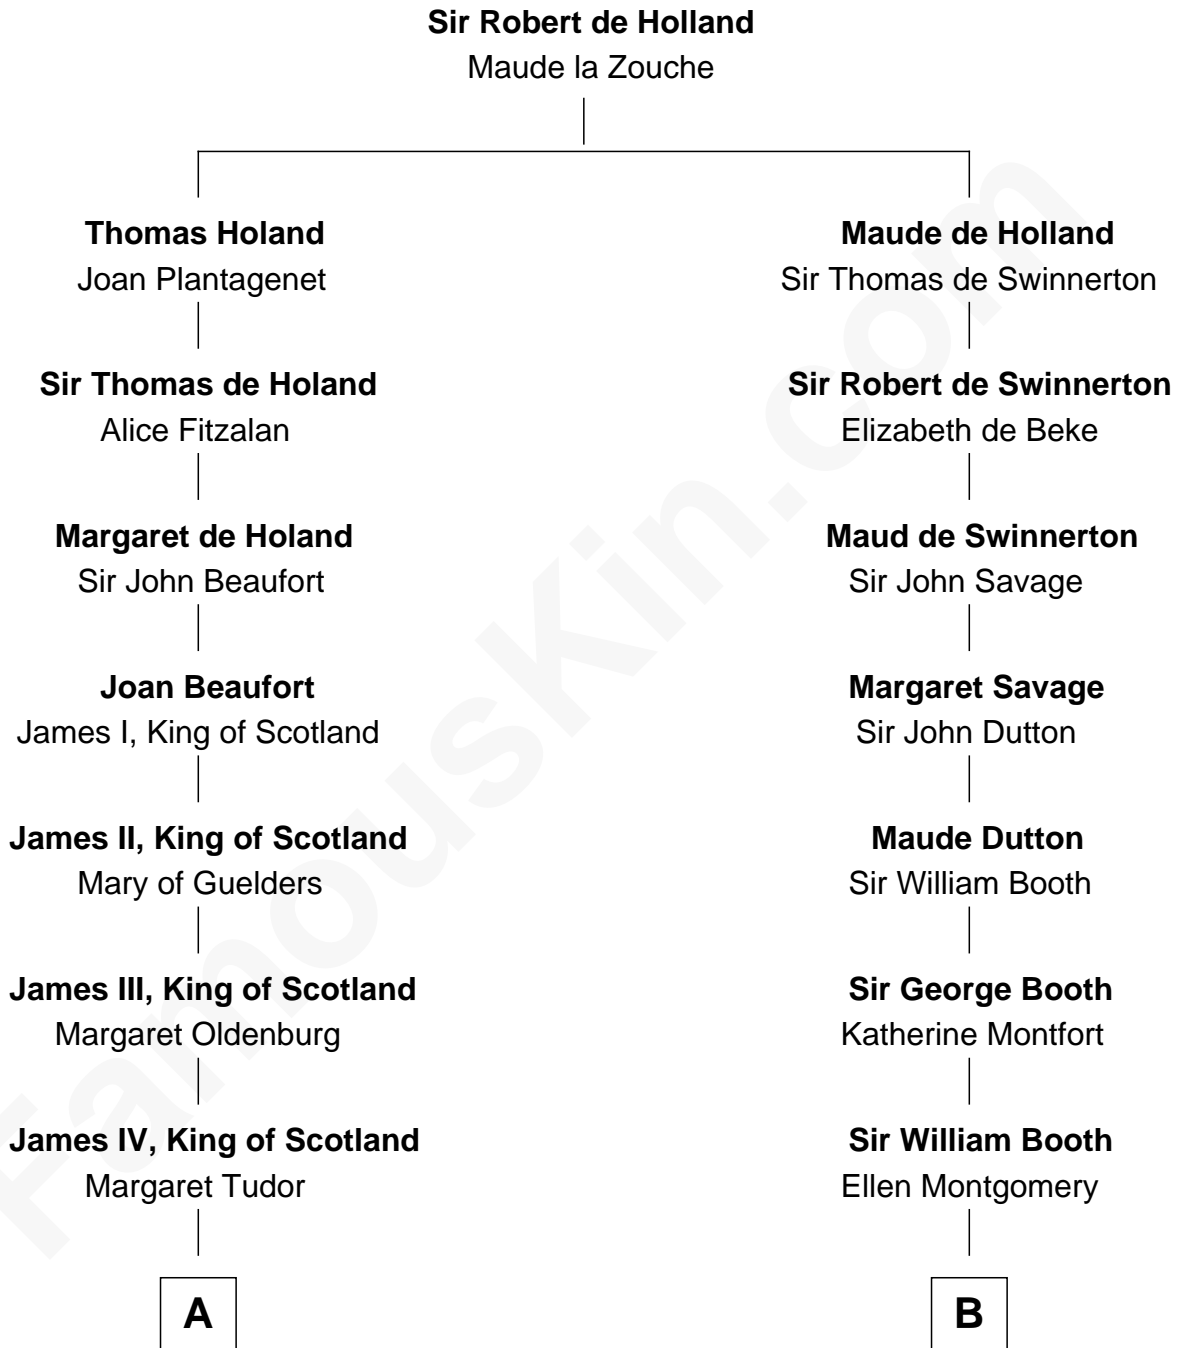

FamousKin.com
Relationship Chart of
James Russell Lowell
American "Fireside" Poet

15th cousin 3 times removed of
Abraham Baldwin
Signer of the U.S. Constitution

C

Harriet Brackett Spence

Rev. Charles Lowell

James Russell Lowell

American "Fireside" Poet

FamousKin.com