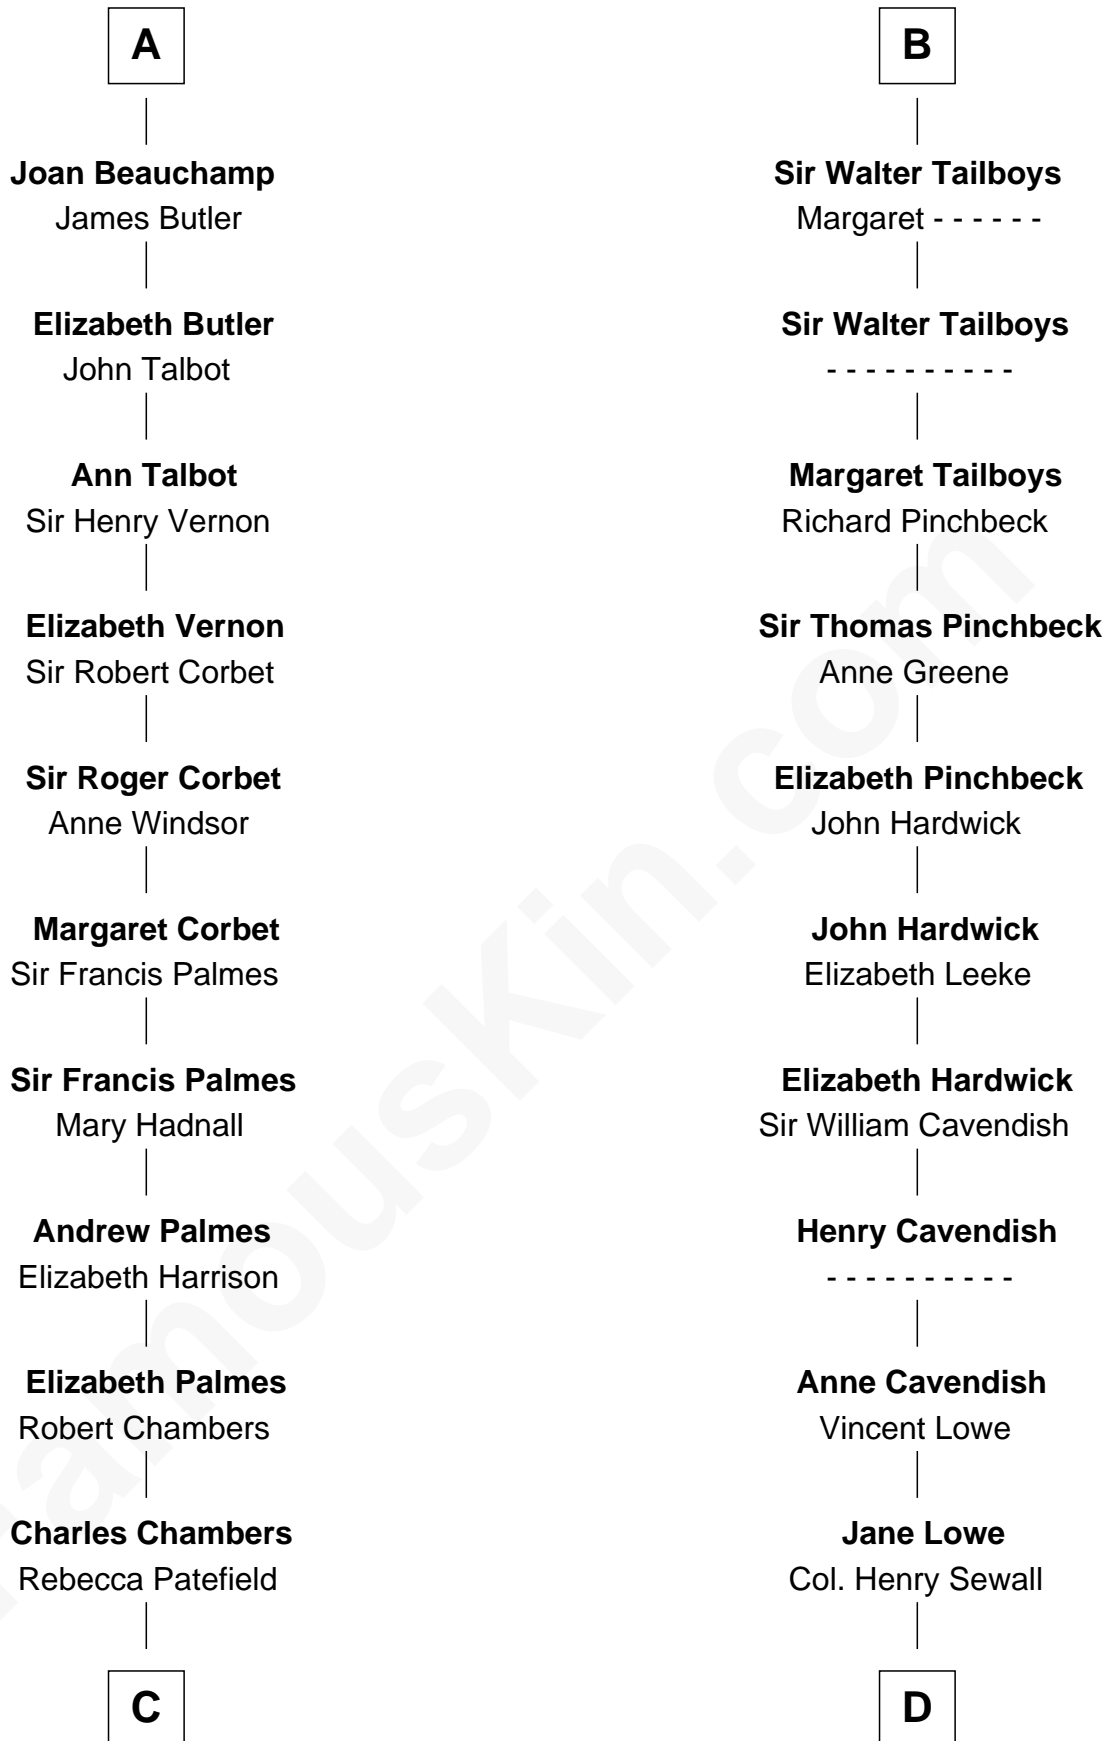

FamousKin.com
Relationship Chart of
James Russell Lowell
American "Fireside" Poet

20th cousin 1 time removed of

Charles Carroll
Signer of the Declaration of Independence

C

Rebecca Chambers

Daniel Russell

James Russell