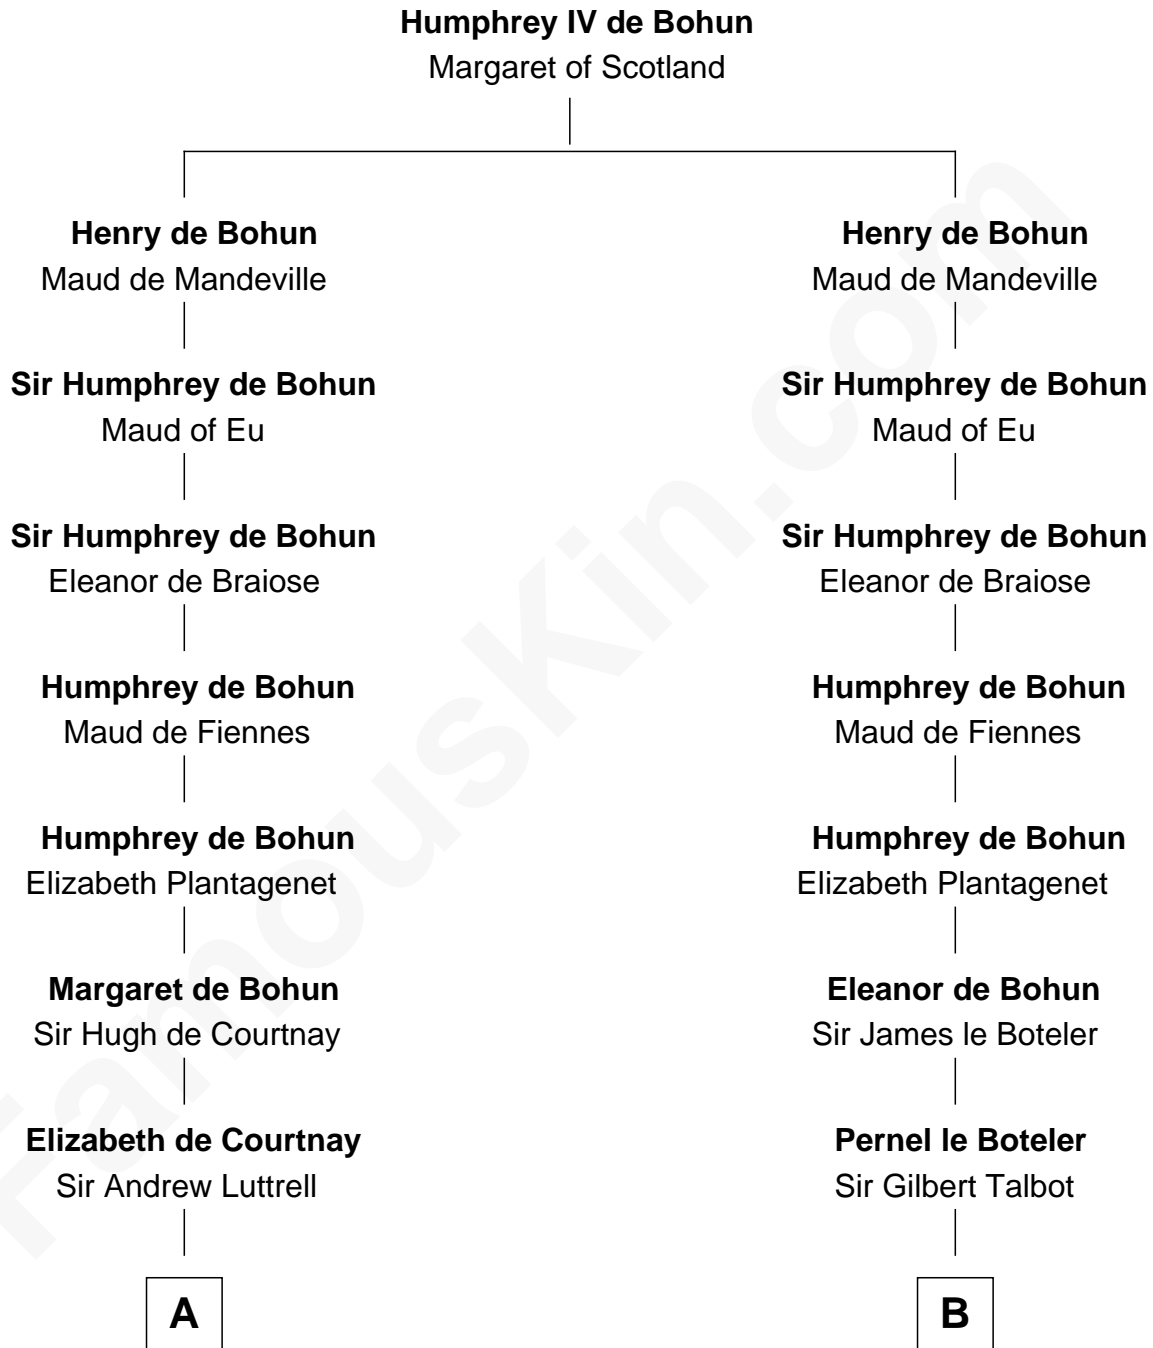

**FamousKin.com**  
**Relationship Chart of**  
**James Russell Lowell**  
*American "Fireside" Poet*

20th cousin 1 time removed of

**Charles Carroll**  
*Signer of the Declaration of Independence*

**C**

**Ebenezer Lowell**

Elizabeth Shailer

**Rev. John Lowell**

Sarah Champney

**John Lowell**

Rebecca Russell

**Rev. Charles Lowell**

Harriet Brackett Spence