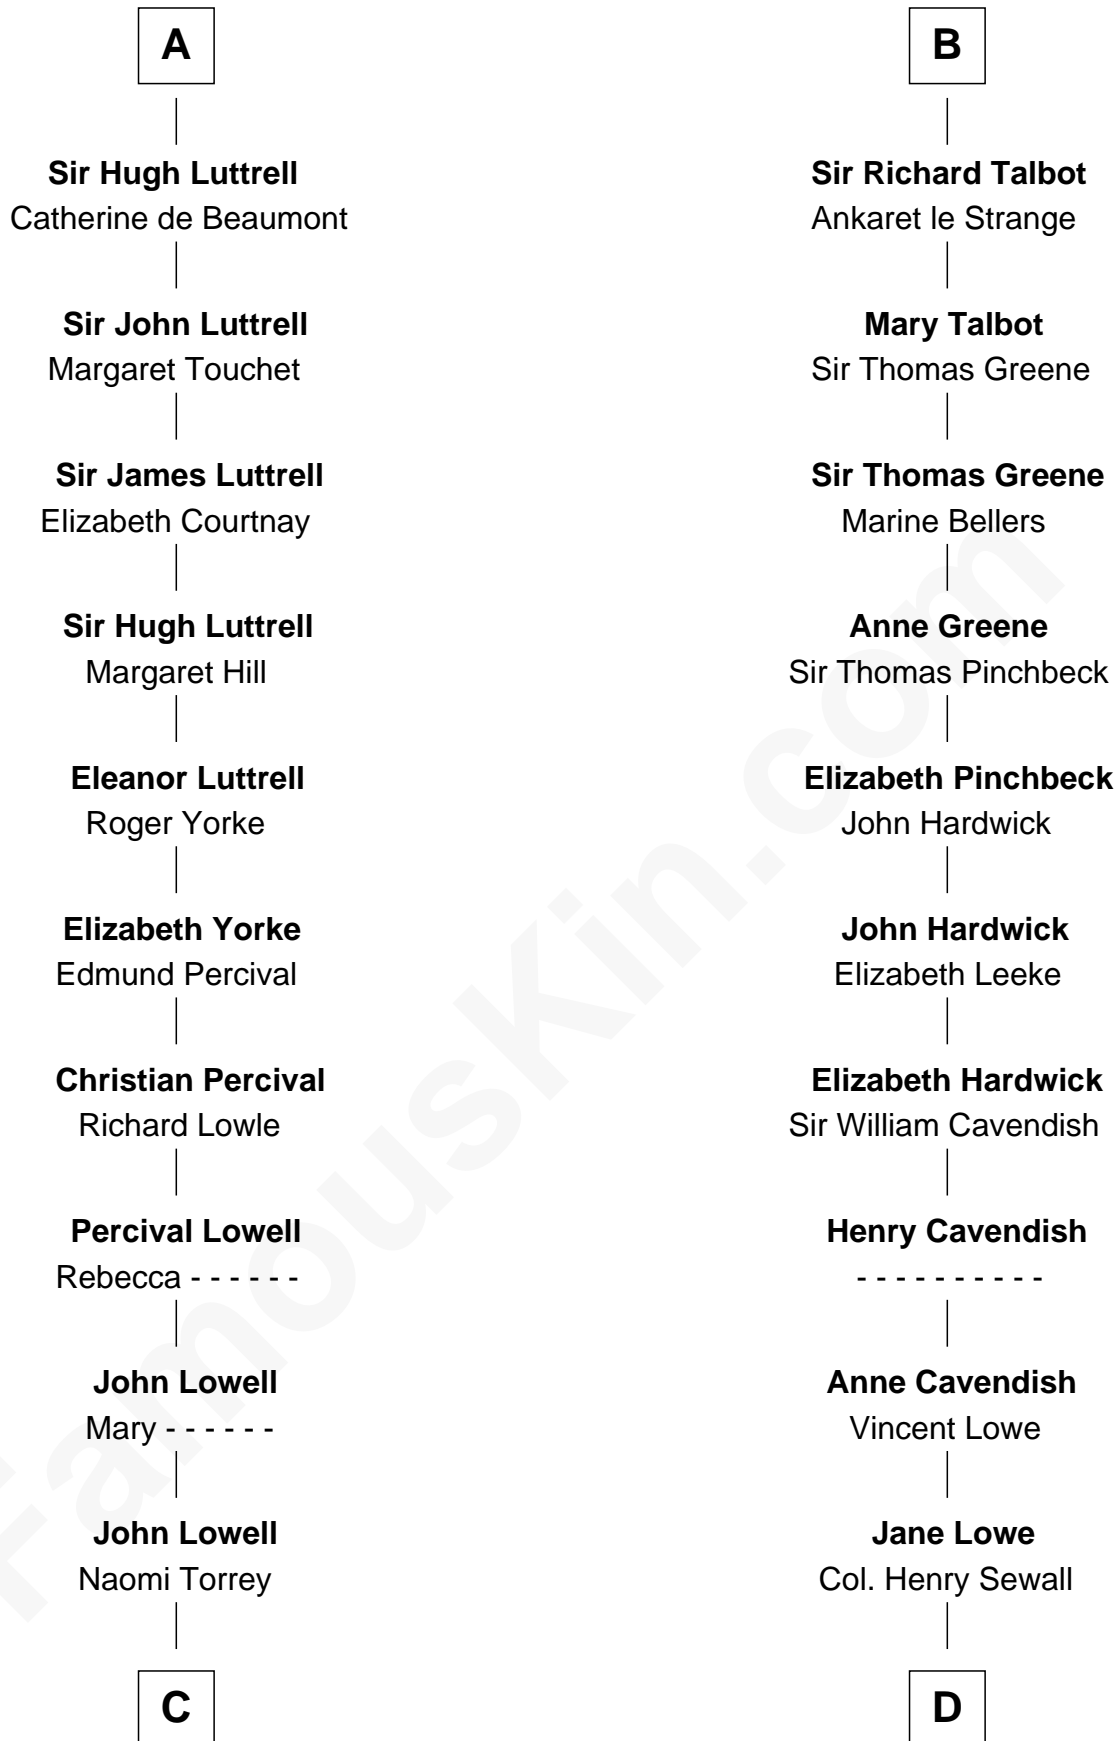

**FamousKin.com**  
**Relationship Chart of**  
**James Russell Lowell**  
*American "Fireside" Poet*

20th cousin 1 time removed of

**Charles Carroll**  
*Signer of the Declaration of Independence*

**C**

**Ebenezer Lowell**

Elizabeth Shailer

**Rev. John Lowell**

Sarah Champney

**John Lowell**

Rebecca Russell

**Rev. Charles Lowell**

Harriet Brackett Spence