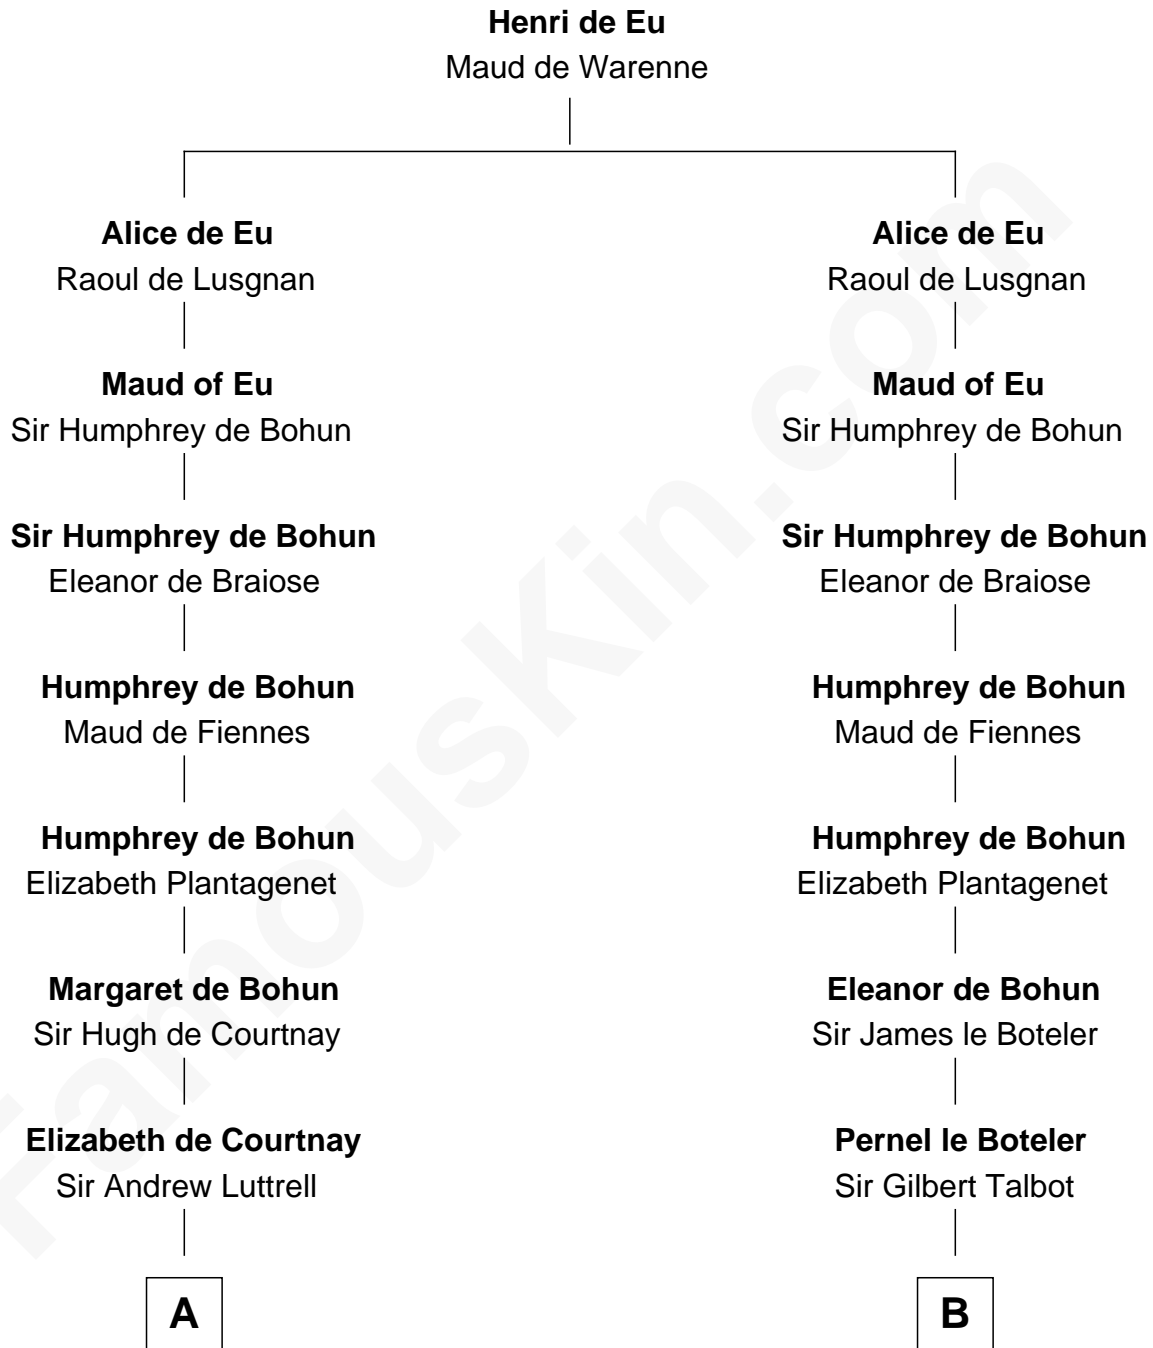

FamousKin.com
Relationship Chart of
James Russell Lowell
American "Fireside" Poet

20th cousin 1 time removed of

Charles Carroll
Signer of the Declaration of Independence

C

Ebenezer Lowell

Elizabeth Shailer