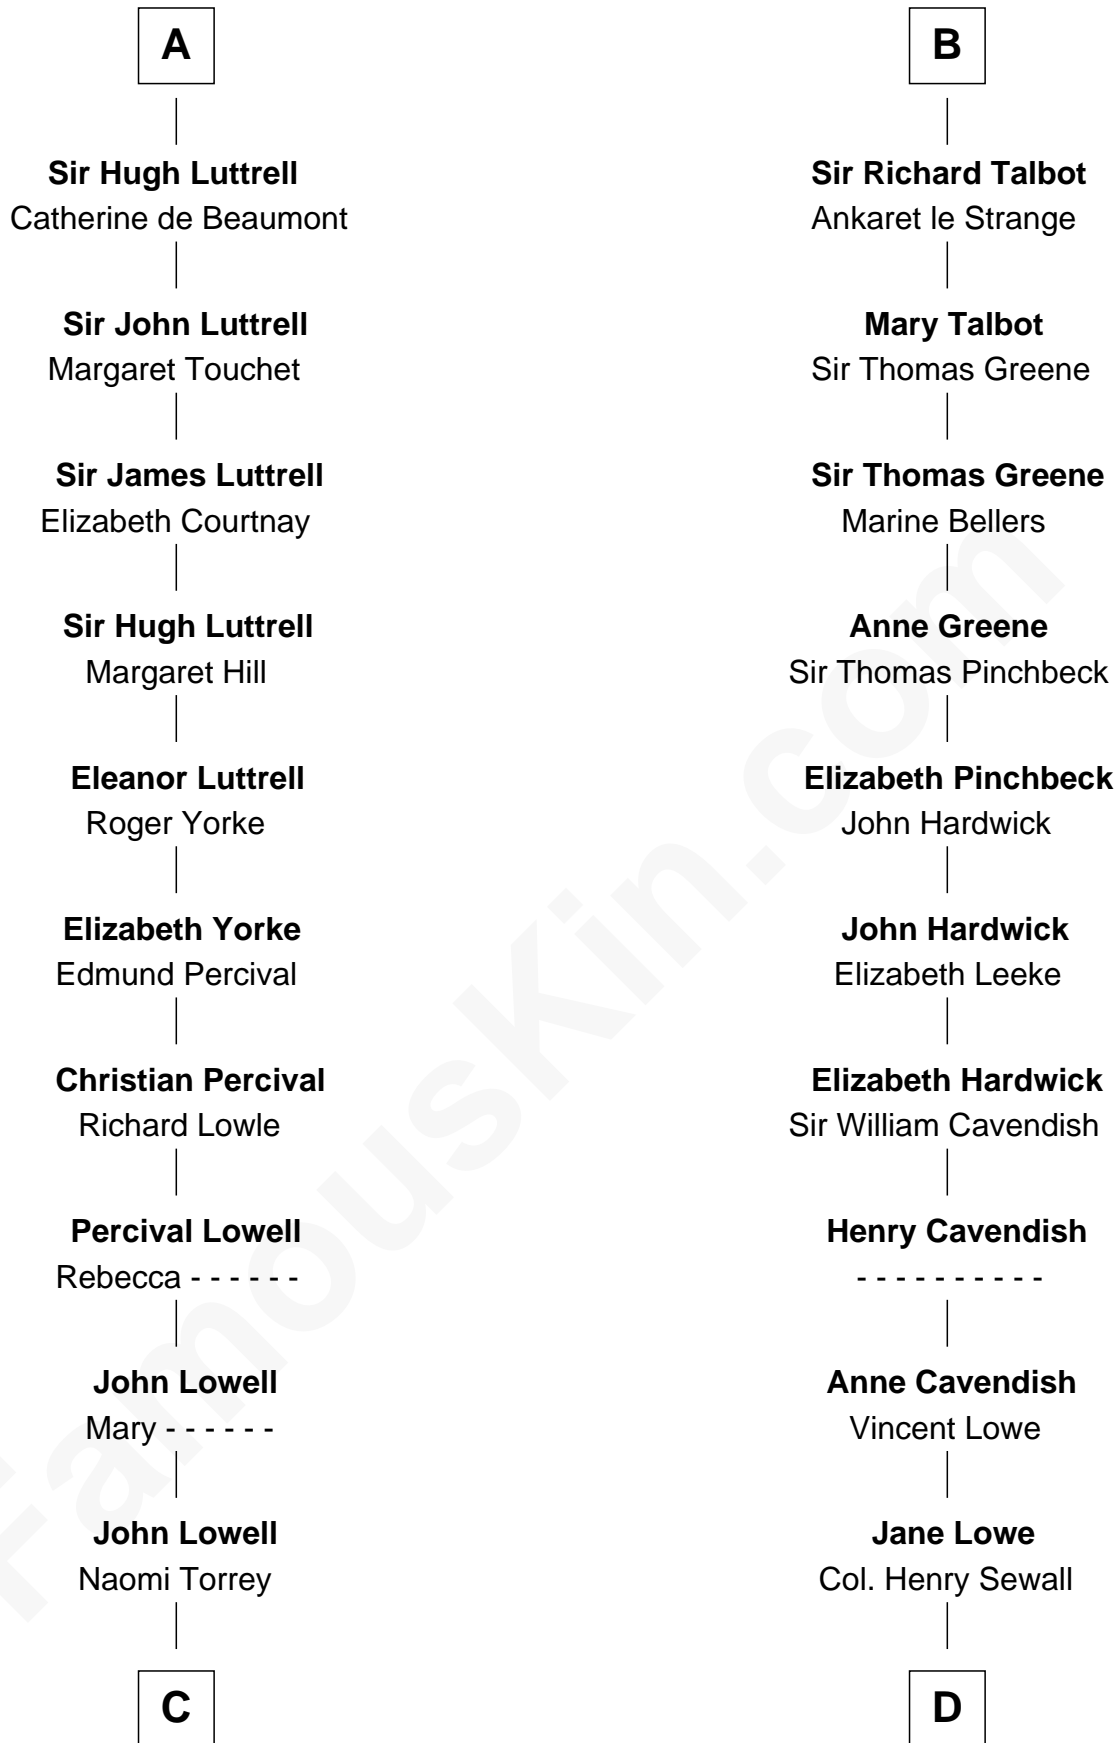

FamousKin.com
Relationship Chart of
James Russell Lowell
American "Fireside" Poet

20th cousin 1 time removed of

Charles Carroll
Signer of the Declaration of Independence

C

Ebenezer Lowell

Elizabeth Shailer