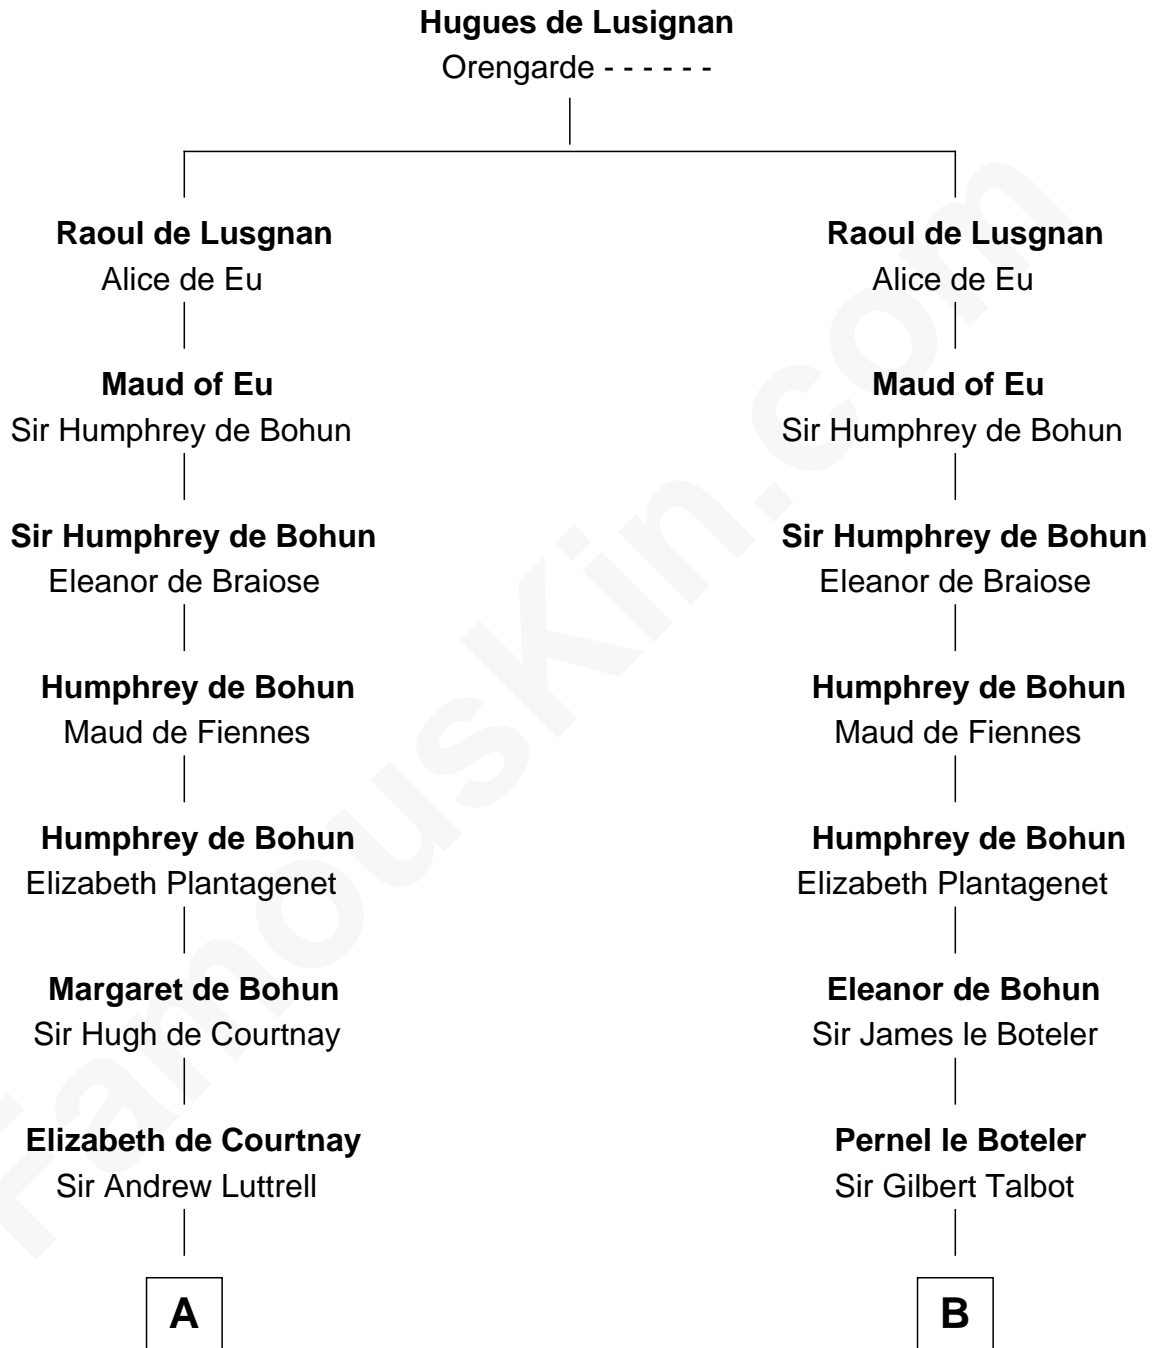

FamousKin.com
Relationship Chart of
James Russell Lowell
American "Fireside" Poet

20th cousin 1 time removed of

Charles Carroll
Signer of the Declaration of Independence

C

Ebenezer Lowell

Elizabeth Shailer