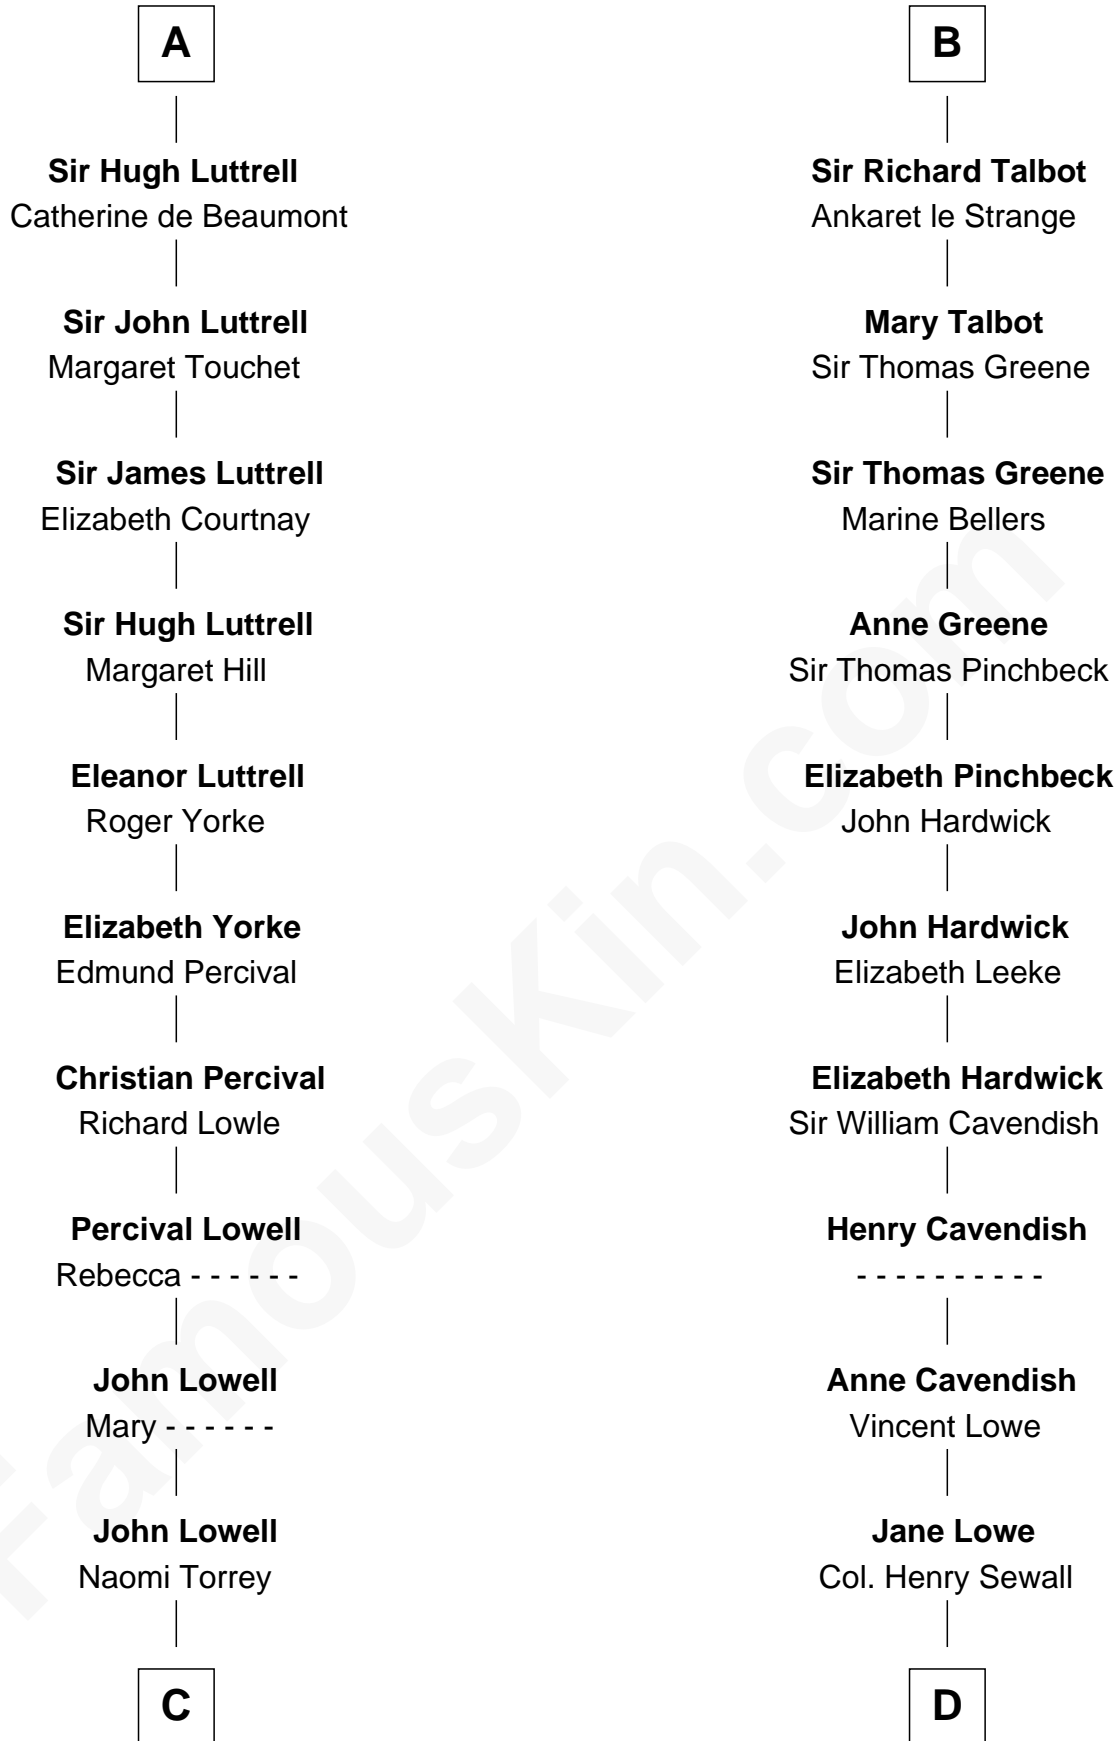

FamousKin.com
Relationship Chart of
James Russell Lowell
American "Fireside" Poet

20th cousin 1 time removed of

Charles Carroll
Signer of the Declaration of Independence

C

Ebenezer Lowell

Elizabeth Shailer