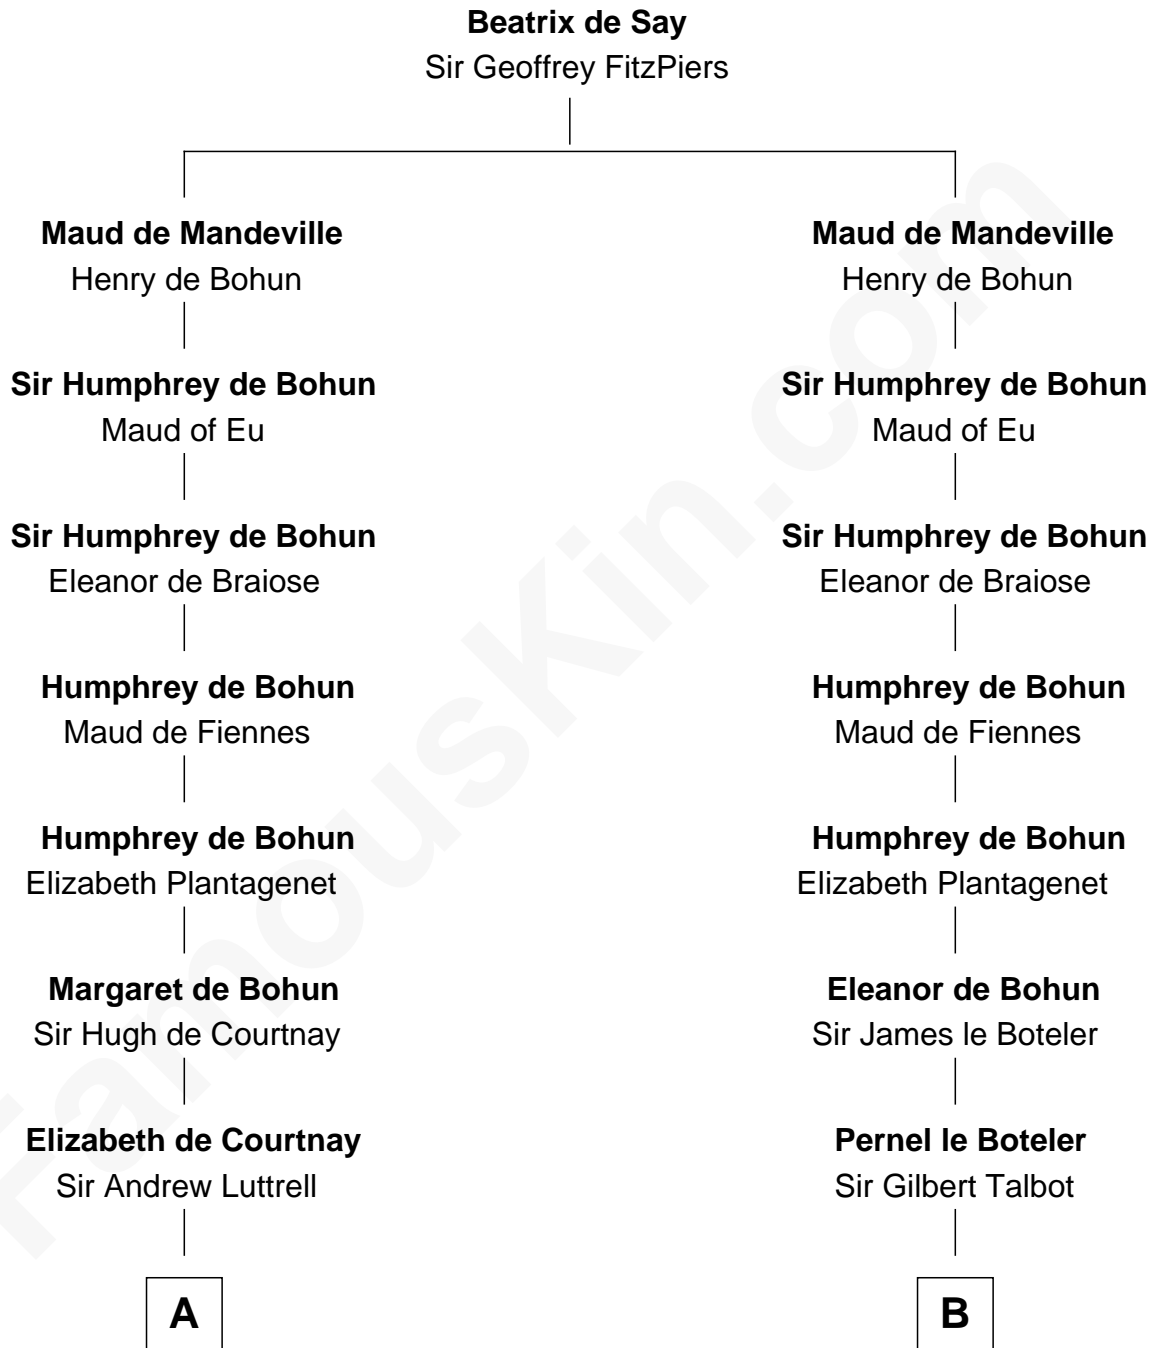

FamousKin.com
Relationship Chart of
James Russell Lowell
American "Fireside" Poet

20th cousin 1 time removed of

Charles Carroll
Signer of the Declaration of Independence

C

Ebenezer Lowell

Elizabeth Shailer