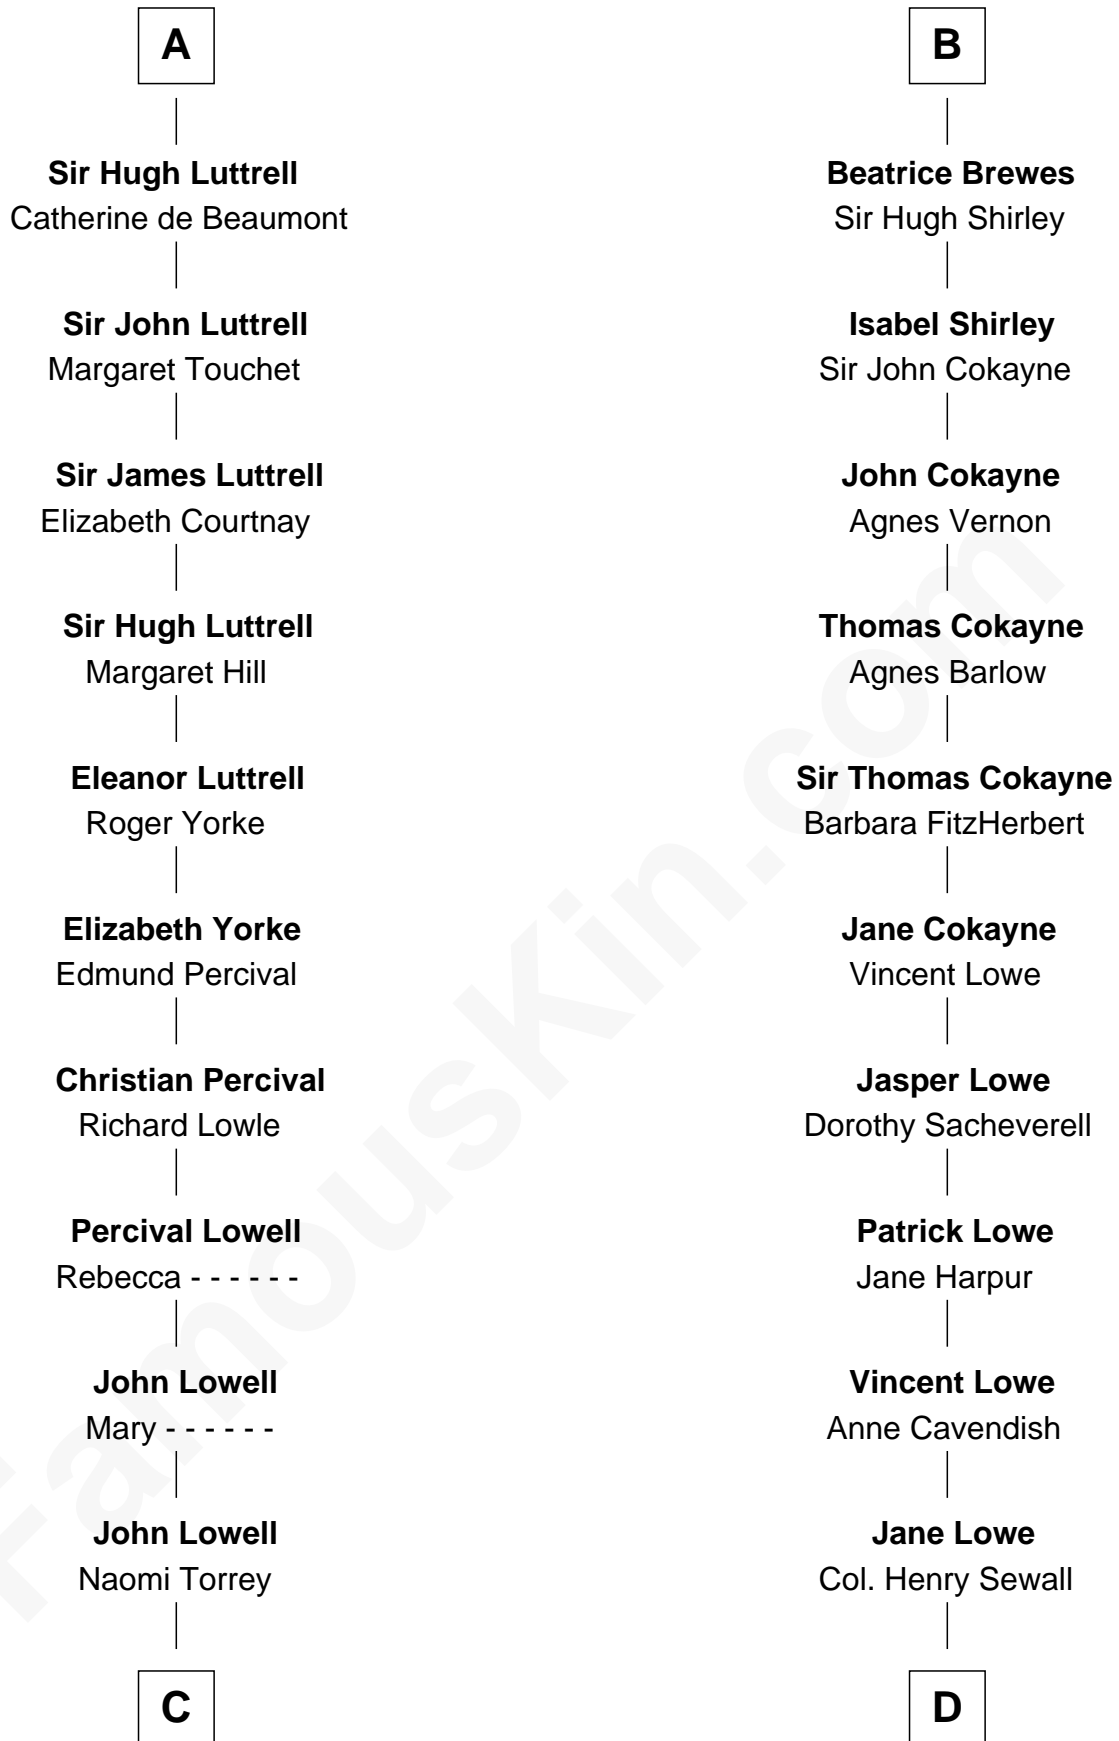

FamousKin.com
Relationship Chart of
James Russell Lowell
American "Fireside" Poet

20th cousin 1 time removed of

Charles Carroll
Signer of the Declaration of Independence

C

Ebenezer Lowell

Elizabeth Shailer