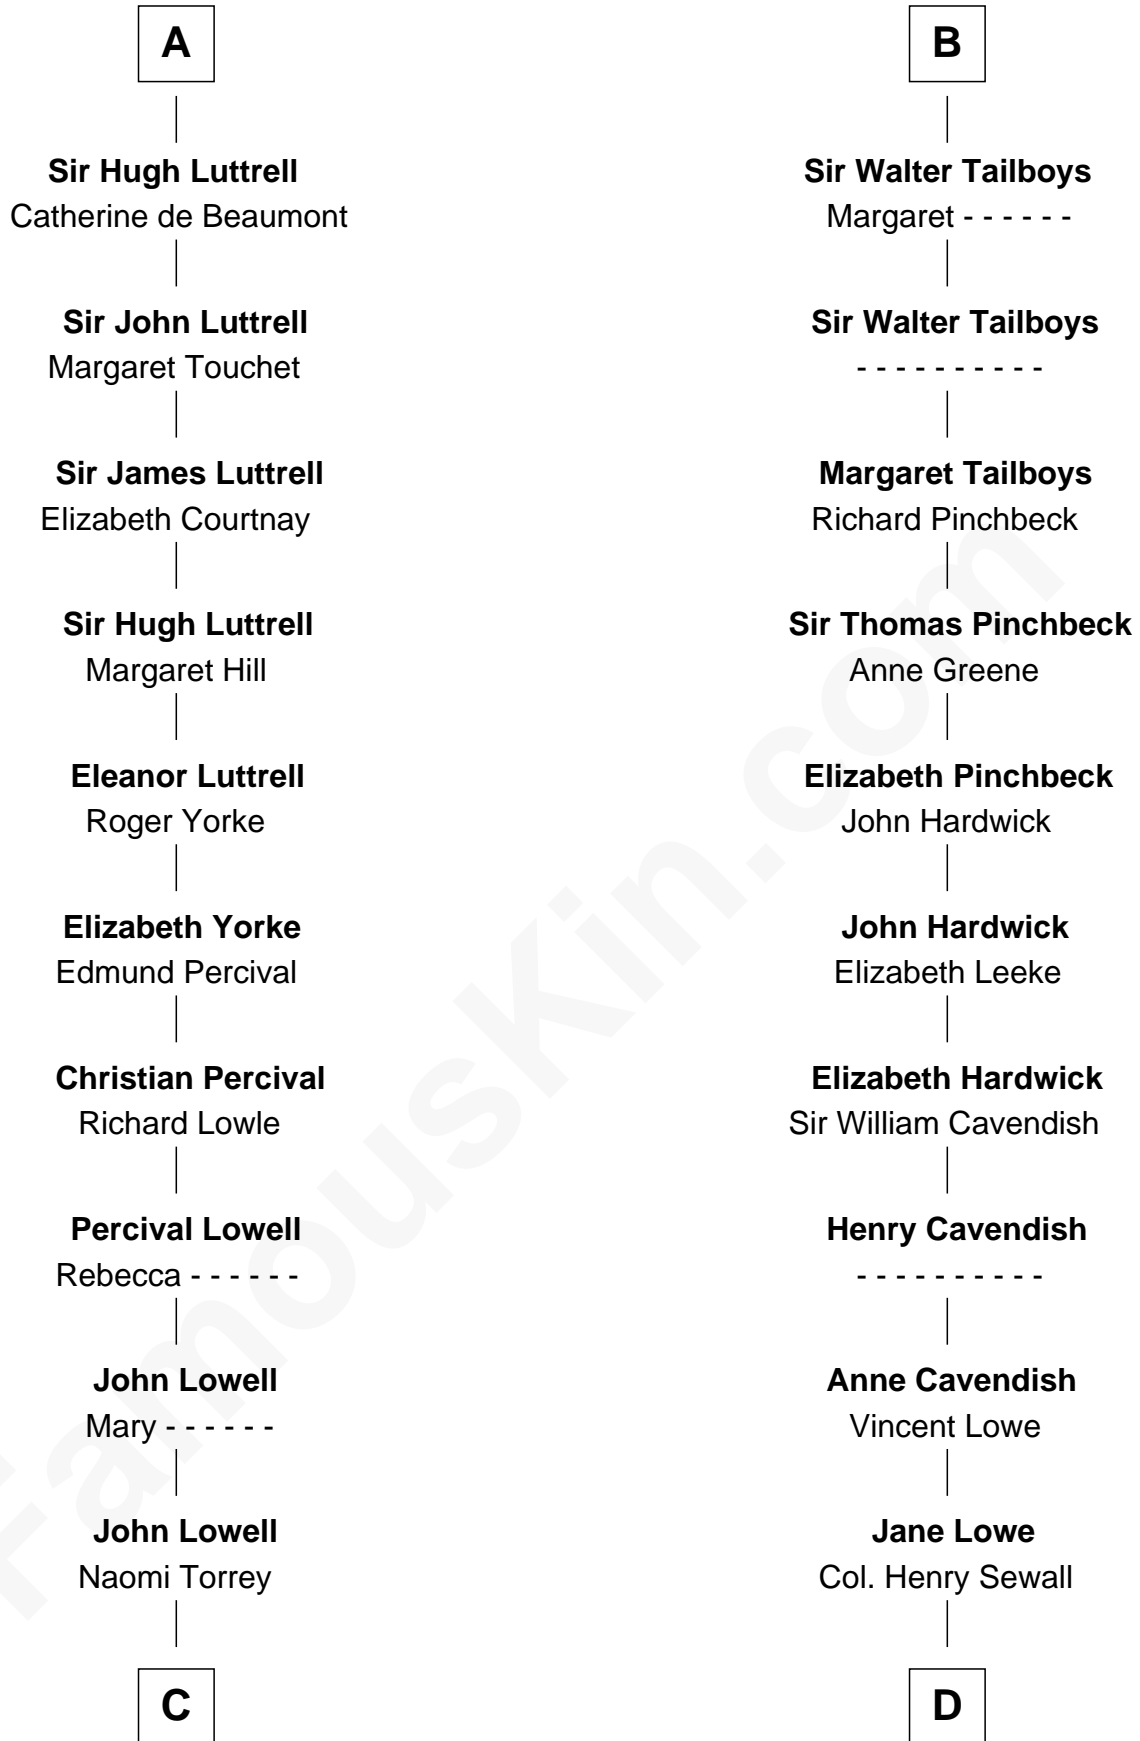

FamousKin.com
Relationship Chart of
James Russell Lowell
American "Fireside" Poet

20th cousin 1 time removed of

Charles Carroll
Signer of the Declaration of Independence

C

Ebenezer Lowell

Elizabeth Shailer