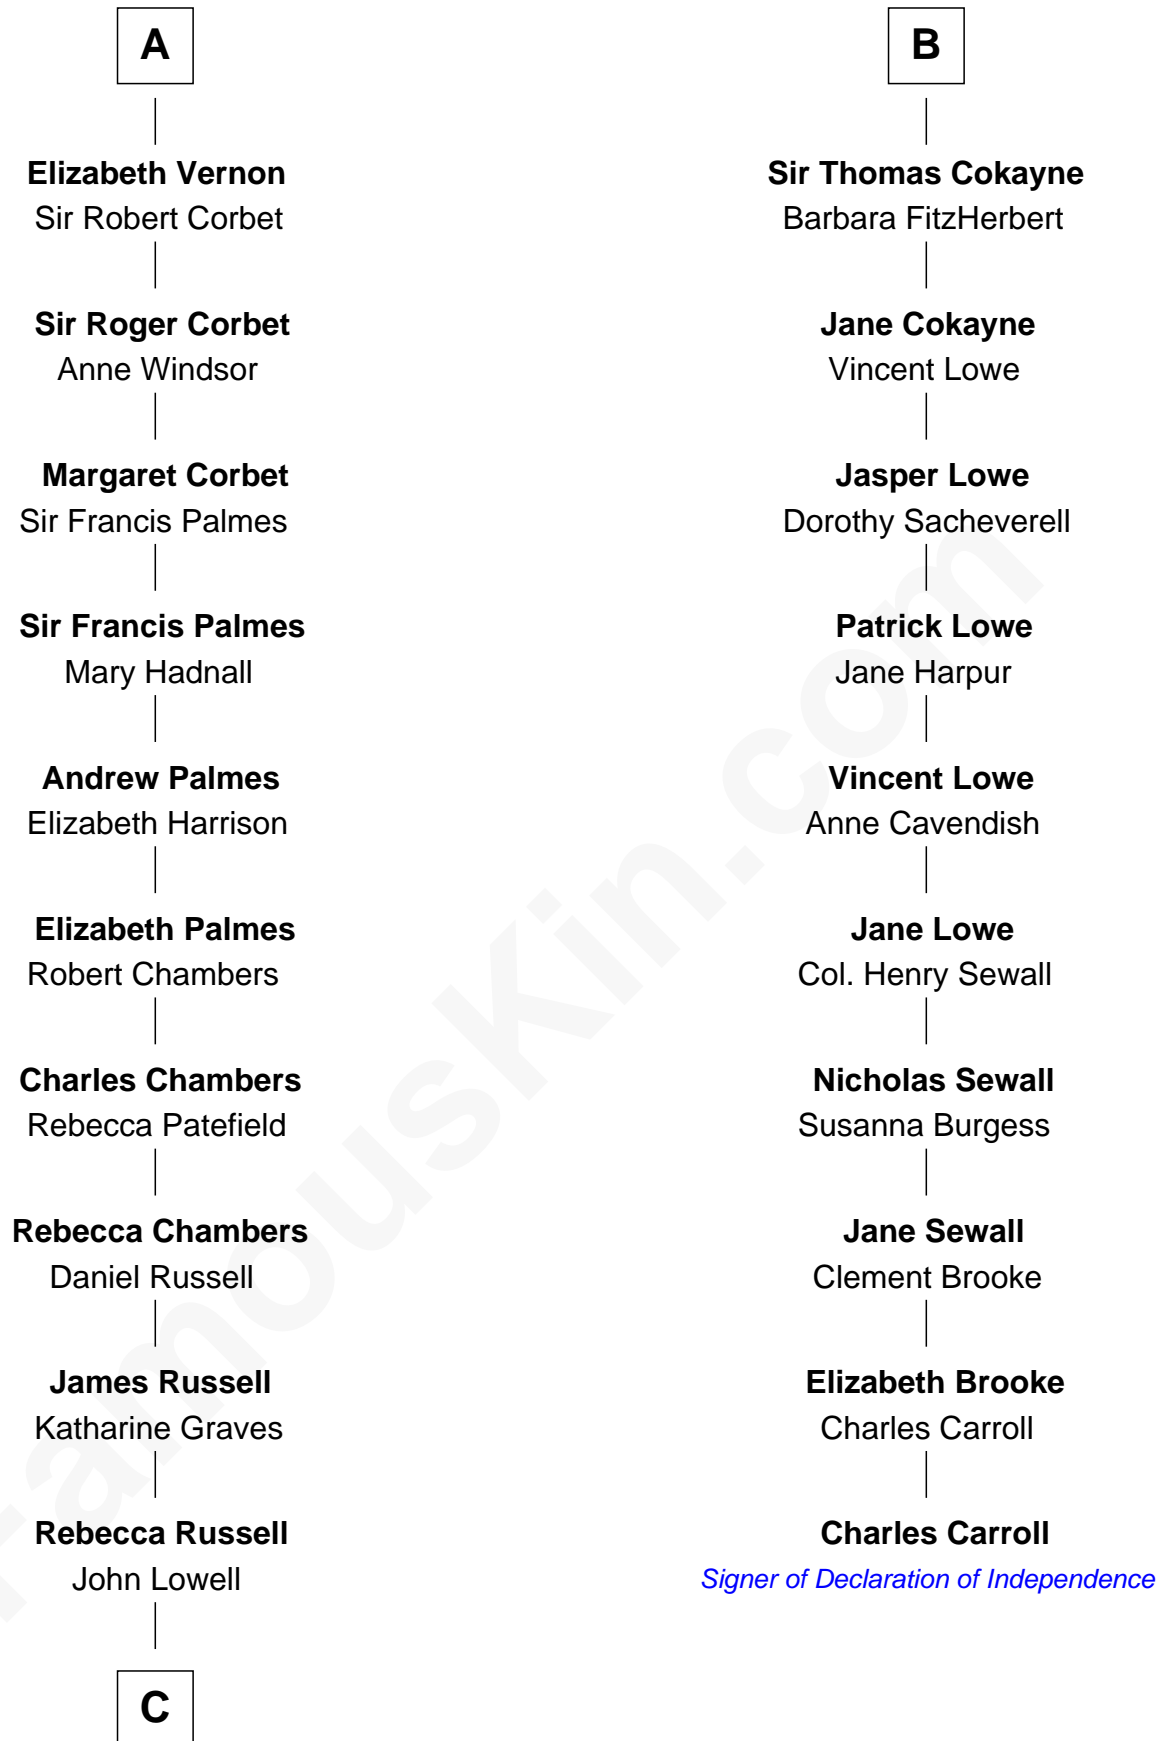

**FamousKin.com**  
**Relationship Chart of**  
**James Russell Lowell**  
*American "Fireside" Poet*

16th cousin 2 times removed of

**Charles Carroll**  
*Signer of the Declaration of Independence*

C

Rev. Charles Lowell  
Harriet Brackett Spence

James Russell Lowell  
*American "Fireside" Poet*

FamousKin.com