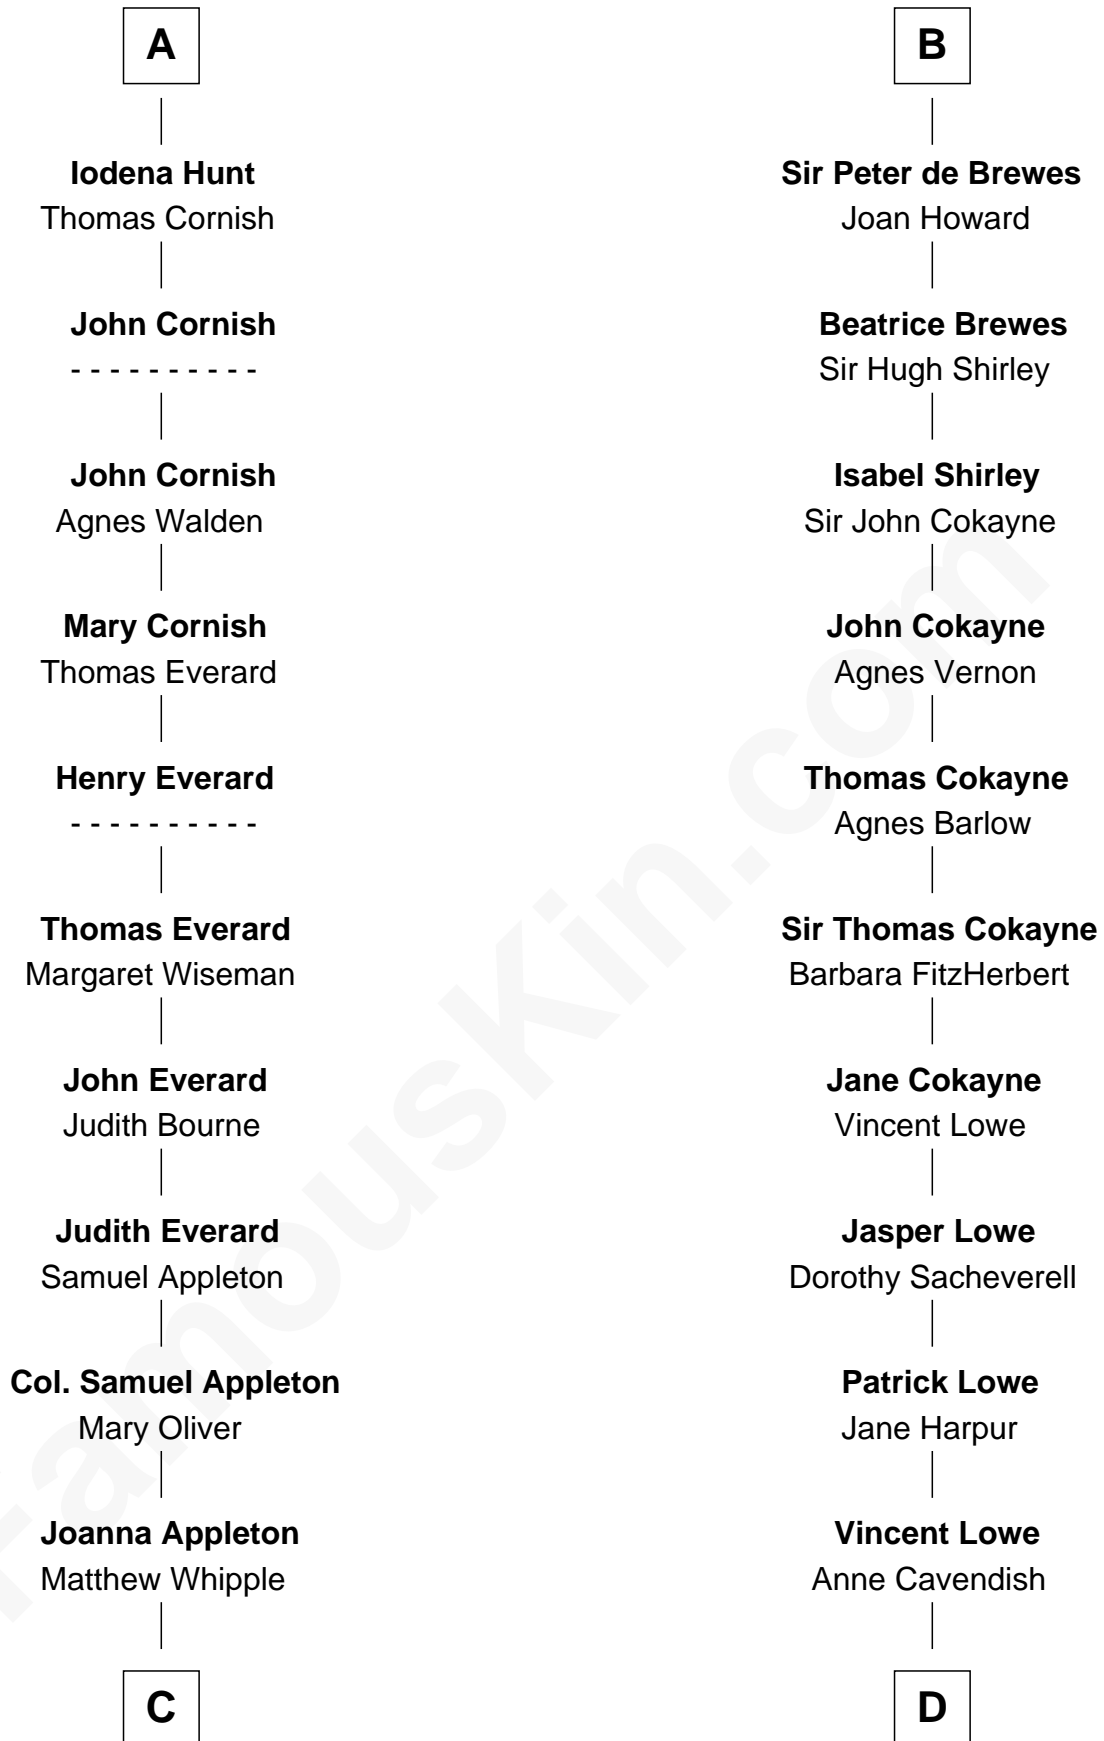

FamousKin.com Relationship Chart of

James Russell Lowell

American "Fireside" Poet

21st cousin of

Charles Carroll

Signer of the Declaration of Independence

C

William Whipple