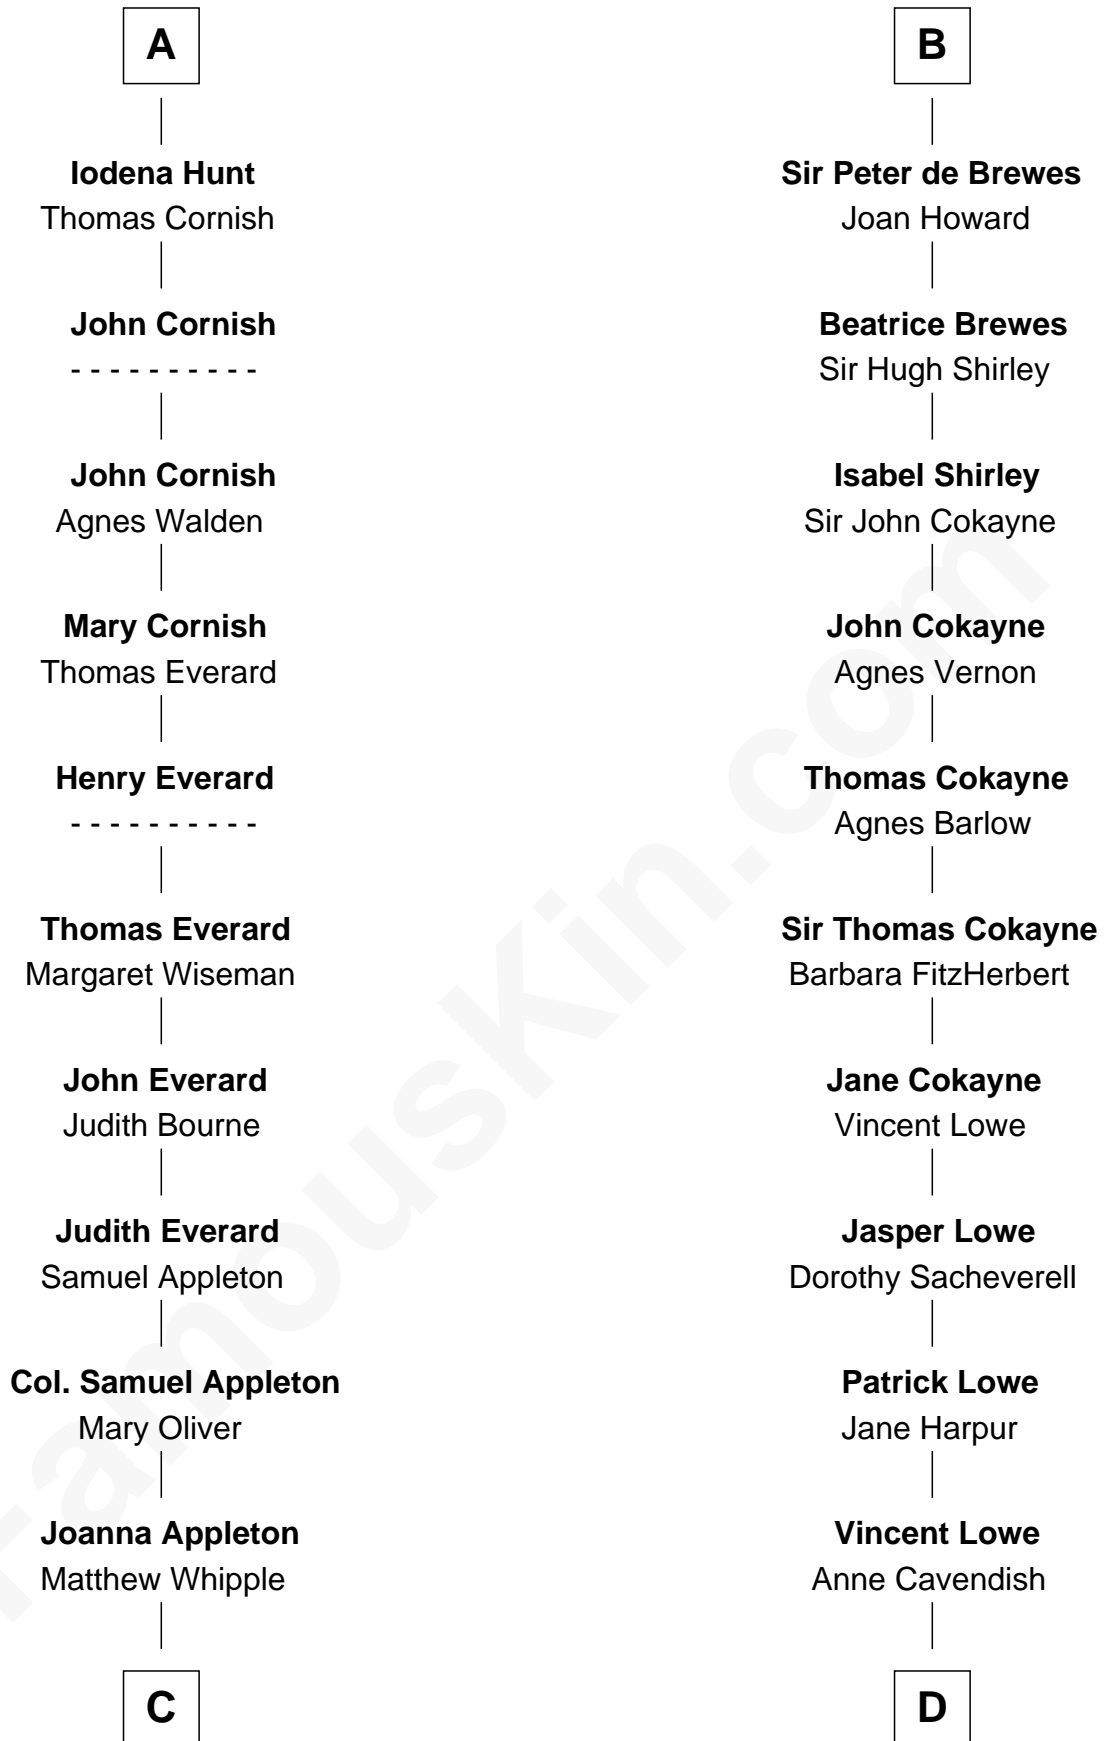

# FamousKin.com Relationship Chart of

**James Russell Lowell**

*American "Fireside" Poet*

21st cousin of

**Charles Carroll**

*Signer of the Declaration of Independence*

**C**

**William Whipple**

Mary Cutts

**Mary Whipple**

Robert Traill

**Mary Whipple Traill**

Keith Spence

**Harriet Brackett Spence**

Rev. Charles Lowell

**James Russell Lowell**