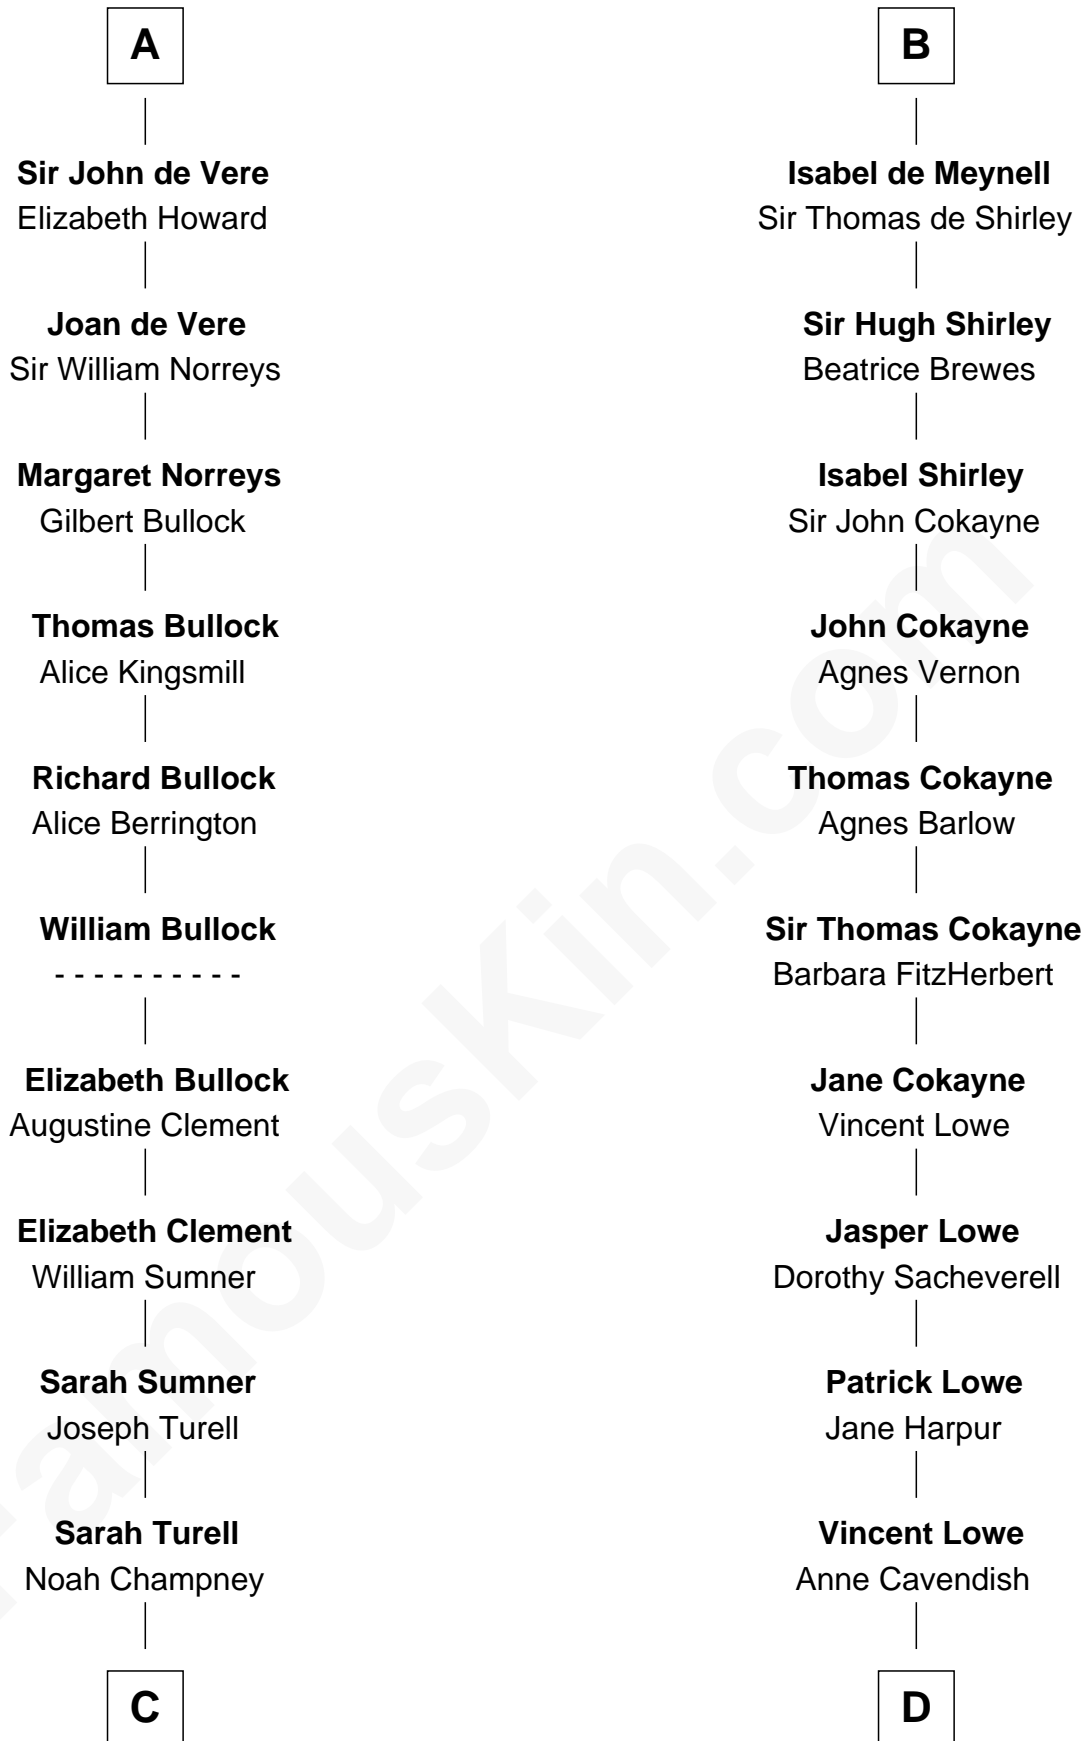

FamousKin.com
Relationship Chart of
James Russell Lowell
American "Fireside" Poet

20th cousin 1 time removed of

Charles Carroll
Signer of the Declaration of Independence

C

Sarah Champney

Rev. John Lowell

John Lowell

Nicholas Sewall

Susanna Burgess

Jane Sewall

Clement Brooke

Elizabeth Brooke

Charles Carroll

Charles Carroll

Signer of Declaration of Independence