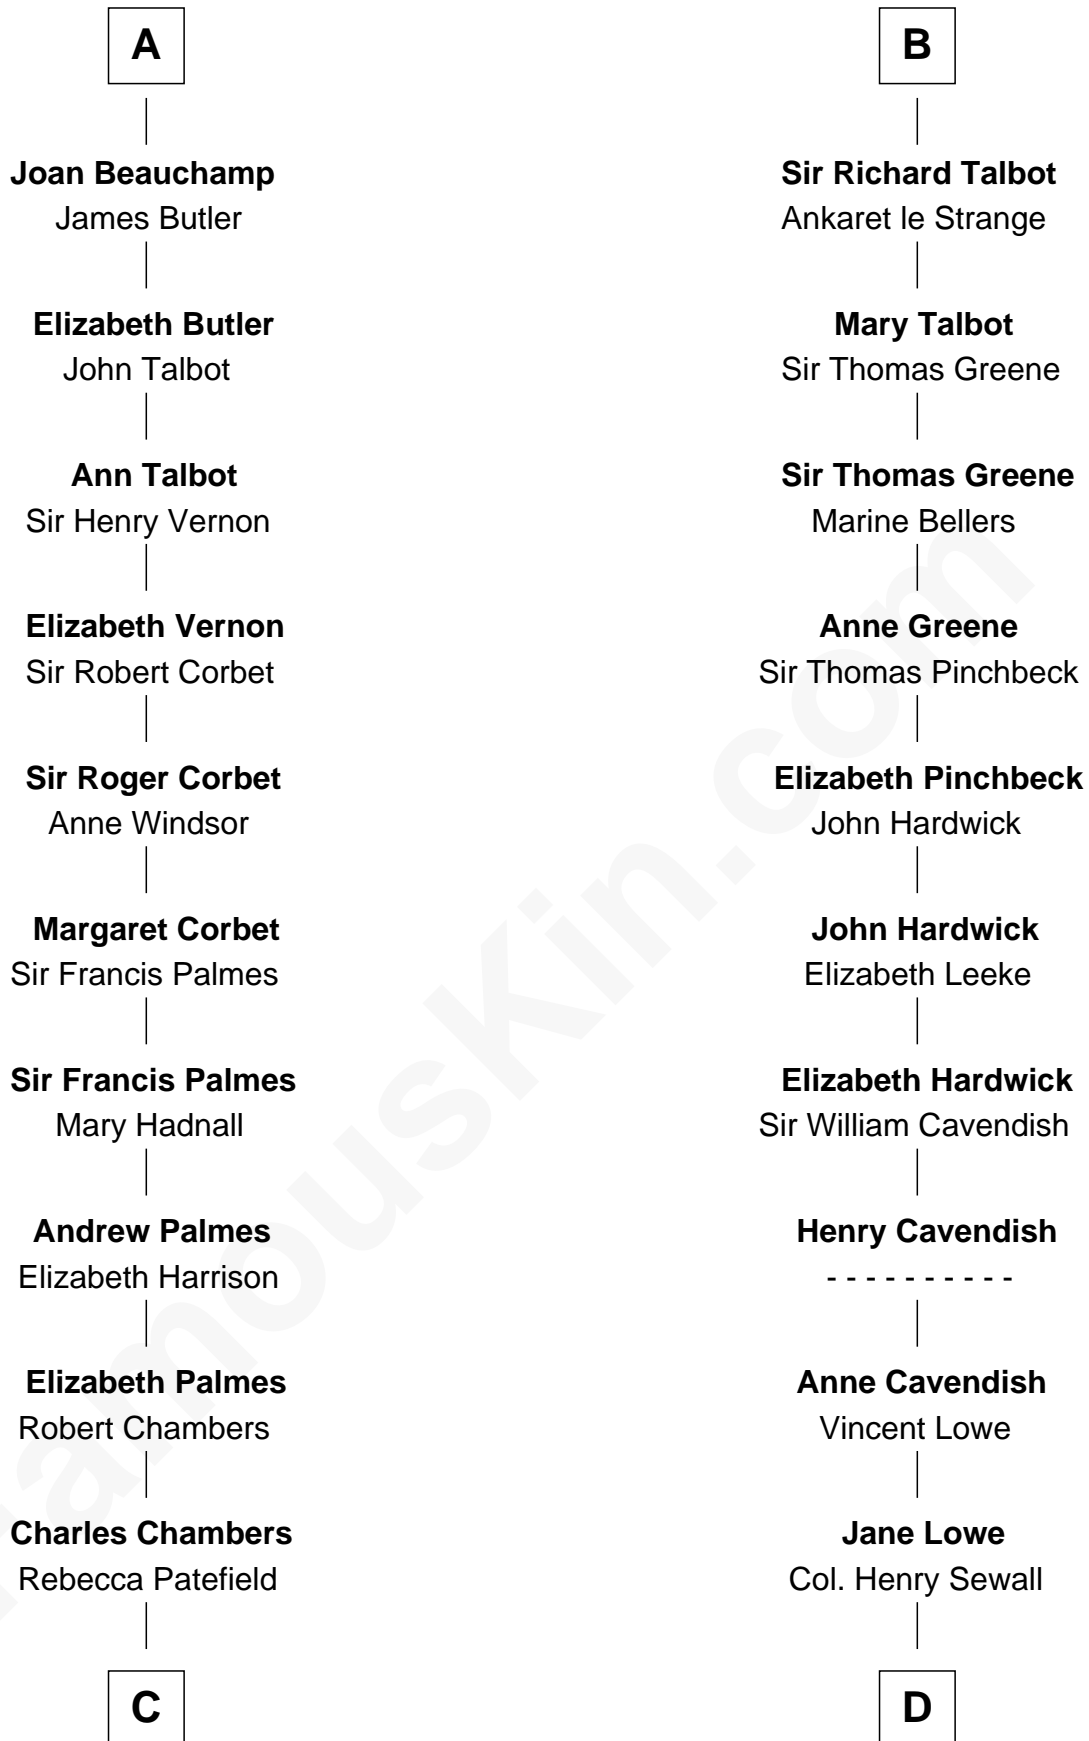

FamousKin.com
Relationship Chart of
James Russell Lowell
American "Fireside" Poet

20th cousin 1 time removed of

Charles Carroll
Signer of the Declaration of Independence

Richard Fitzgilbert de Clare
 Adeliza de Meschines