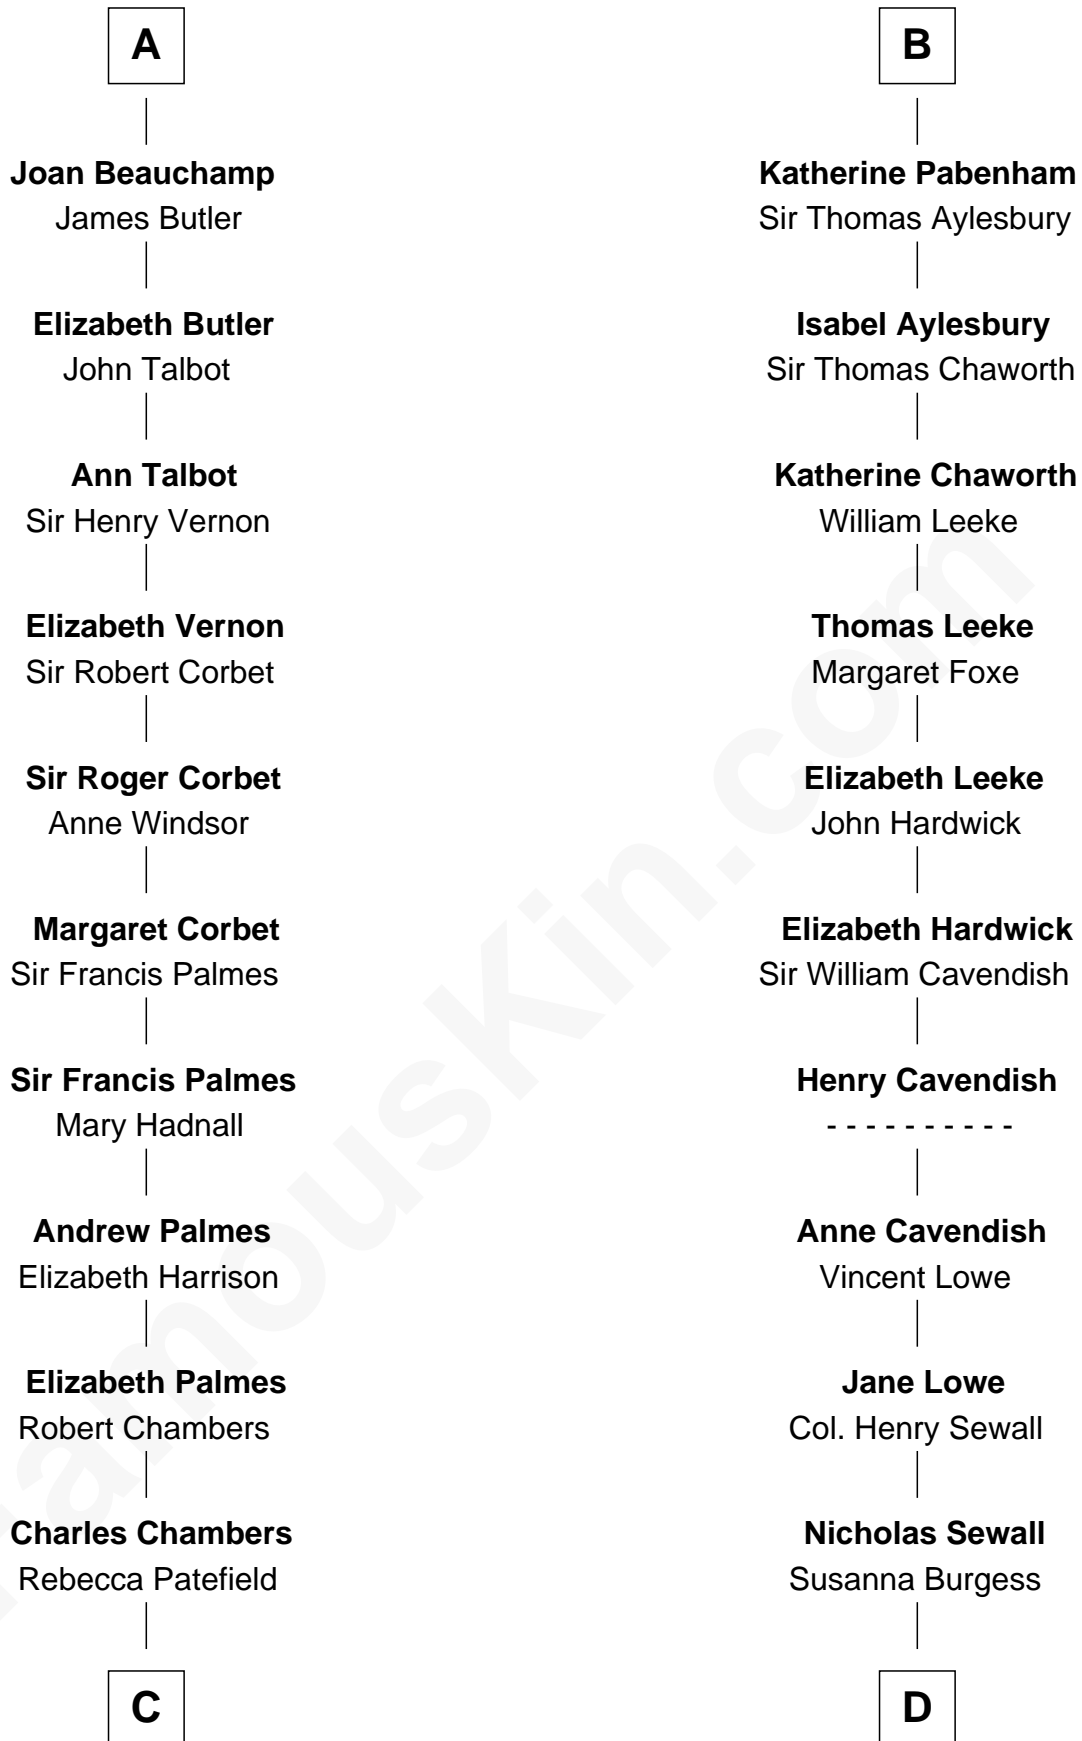

FamousKin.com
Relationship Chart of
James Russell Lowell
American "Fireside" Poet

19th cousin 2 times removed of

Charles Carroll
Signer of the Declaration of Independence

C

Rebecca Chambers

Daniel Russell

James Russell