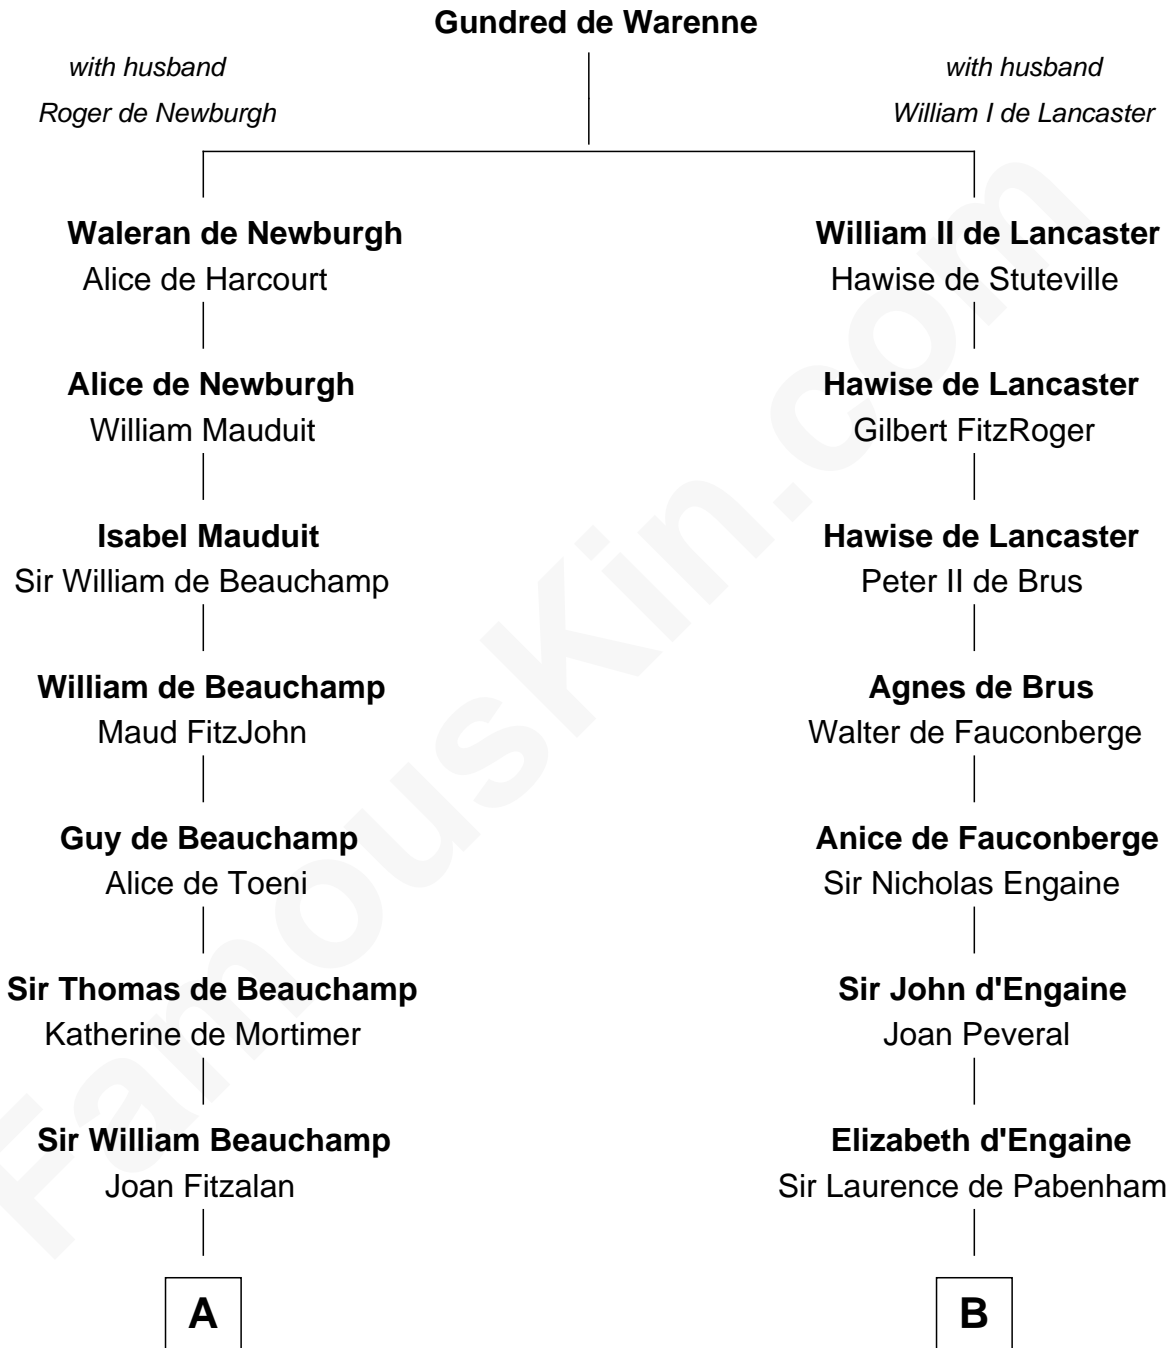

FamousKin.com
Relationship Chart of
James Russell Lowell
American "Fireside" Poet

19th cousin 2 times removed of

Charles Carroll
Signer of the Declaration of Independence

C

Rebecca Chambers

Daniel Russell

James Russell