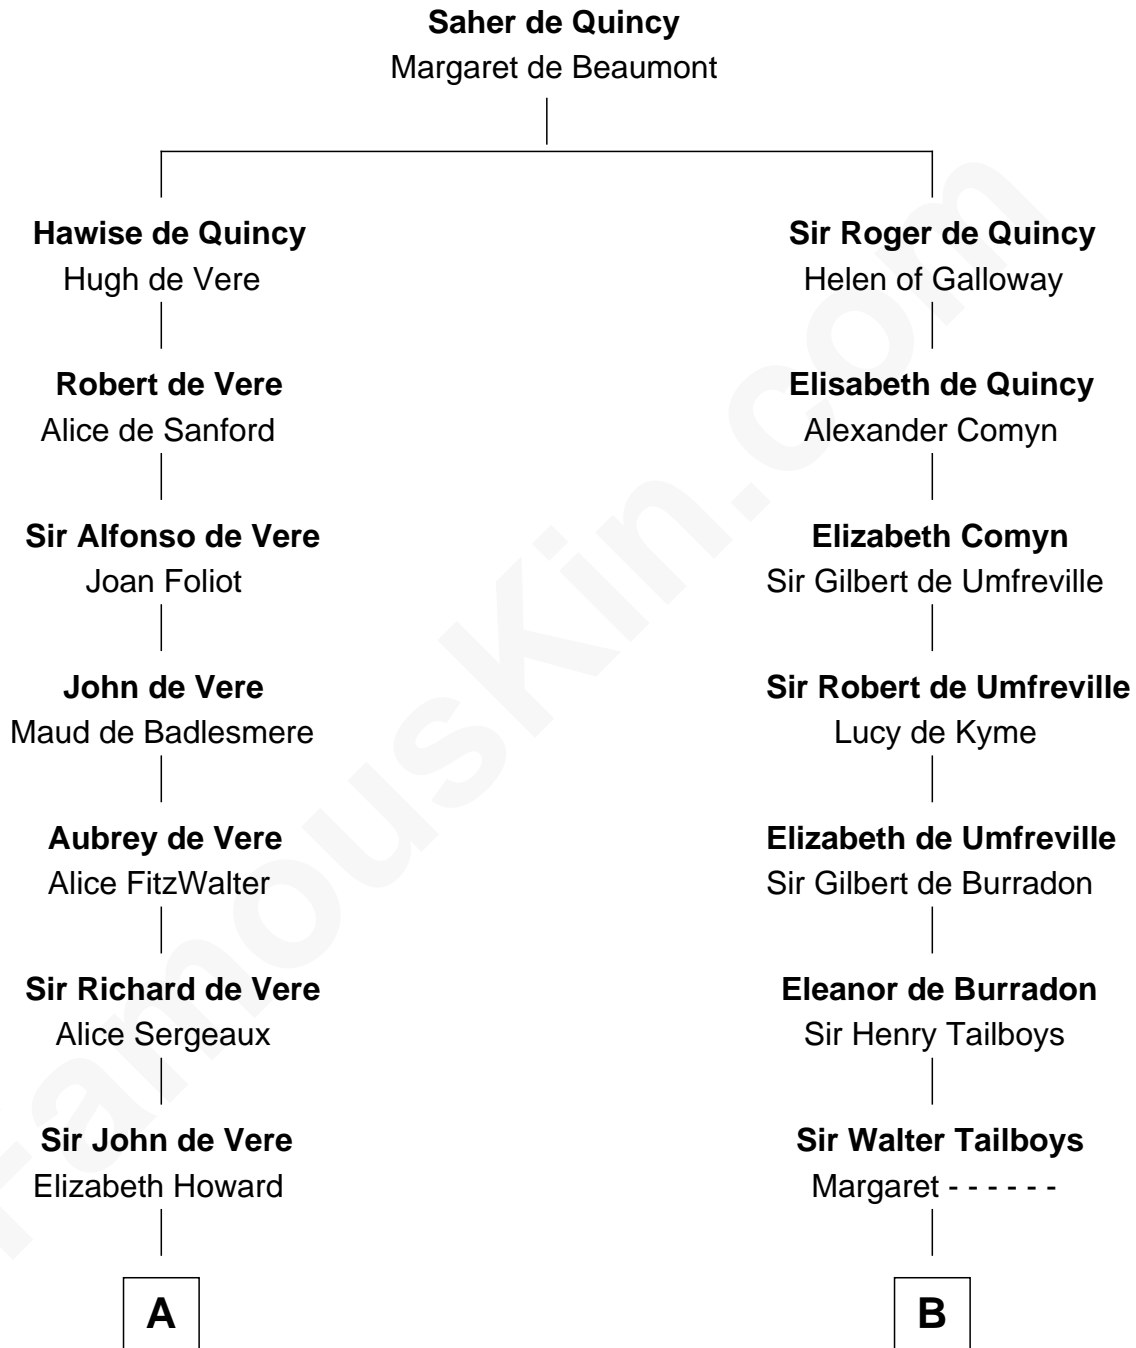

# FamousKin.com Relationship Chart of

**James Russell Lowell**

*American "Fireside" Poet*

19th cousin of

**Charles Carroll**

*Signer of the Declaration of Independence*

**C**

**John Lowell**  
Rebecca Russell