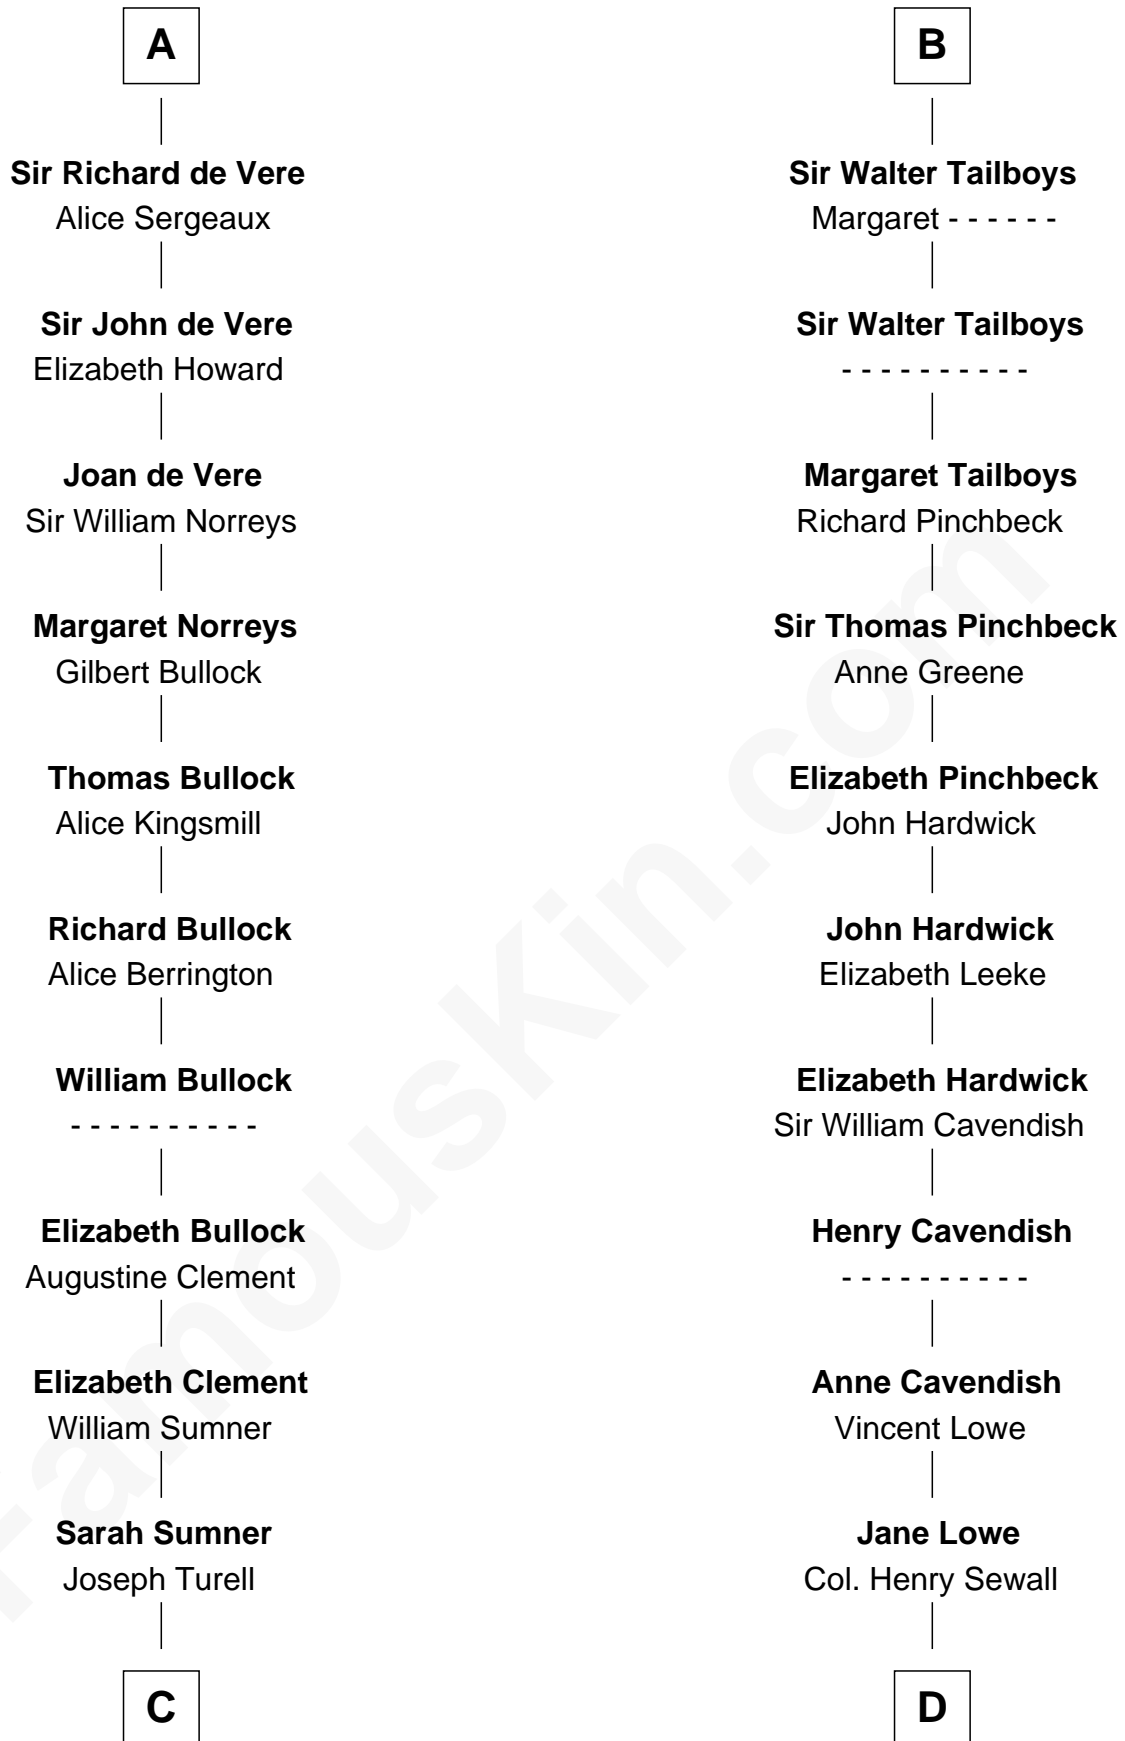

**FamousKin.com**  
**Relationship Chart of**  
**James Russell Lowell**  
*American "Fireside" Poet*

20th cousin 1 time removed of

**Charles Carroll**  
*Signer of the Declaration of Independence*

**C**

**D**

**Nicholas Sewall**  
Susanna Burgess

**Jane Sewall**  
Clement Brooke

**Elizabeth Brooke**  
Charles Carroll

**Charles Carroll**  
*Signer of Declaration of Independence*