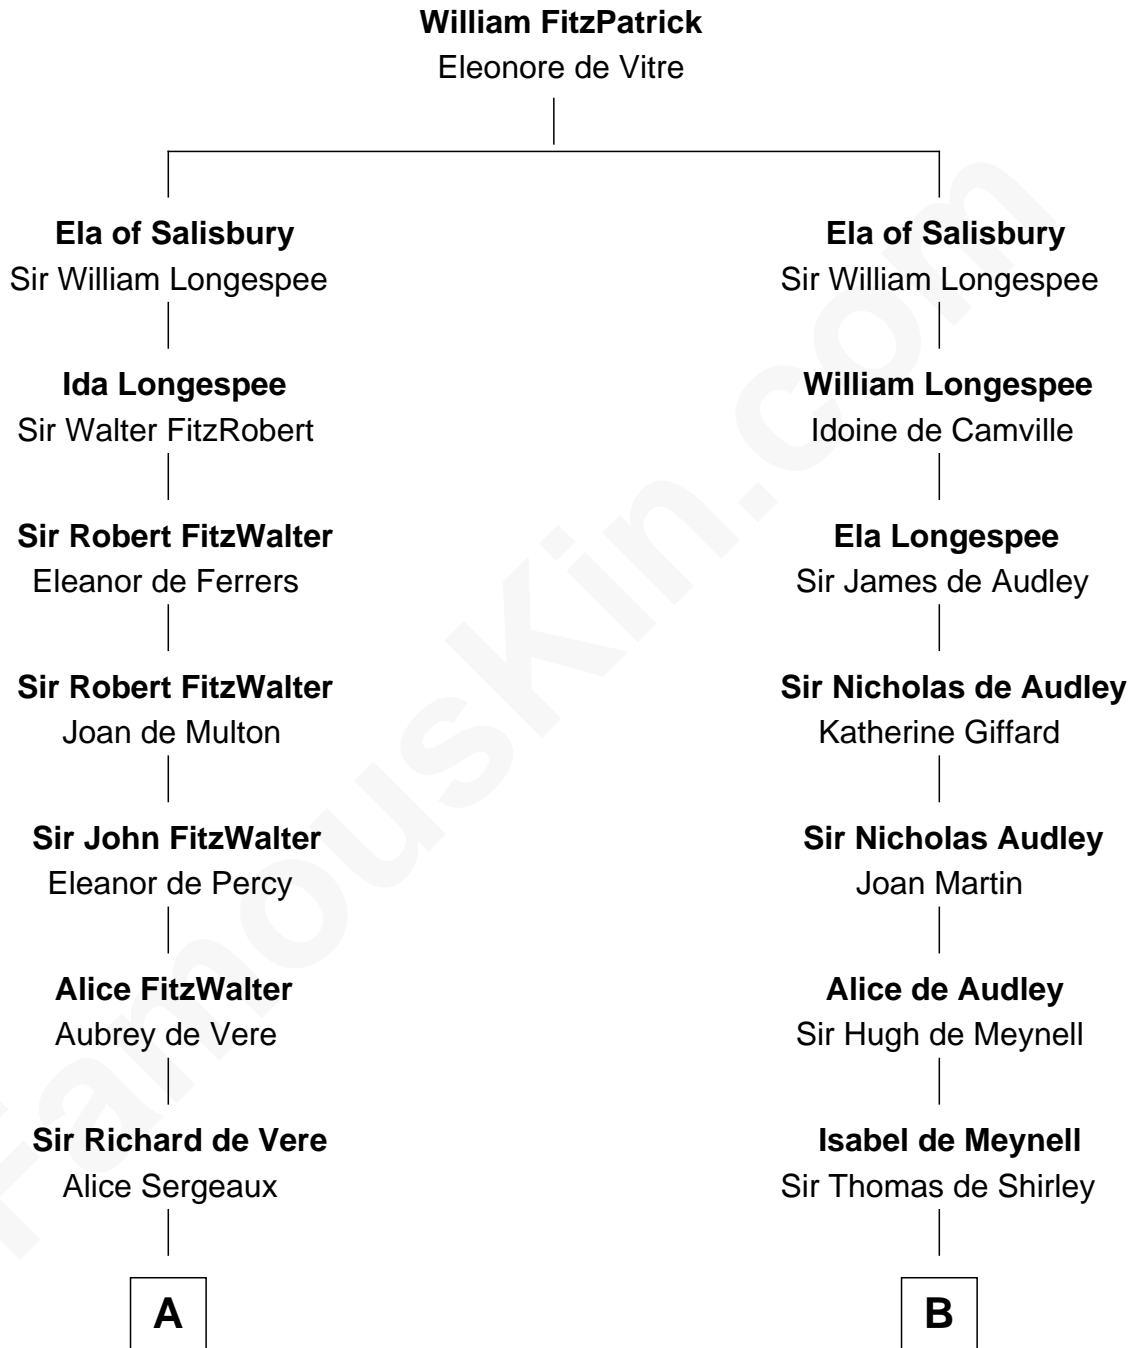

FamousKin.com
Relationship Chart of
James Russell Lowell
American "Fireside" Poet

20th cousin of
Charles Carroll
Signer of the Declaration of Independence

C

Sarah Champney

Rev. John Lowell

John Lowell

Rebecca Russell