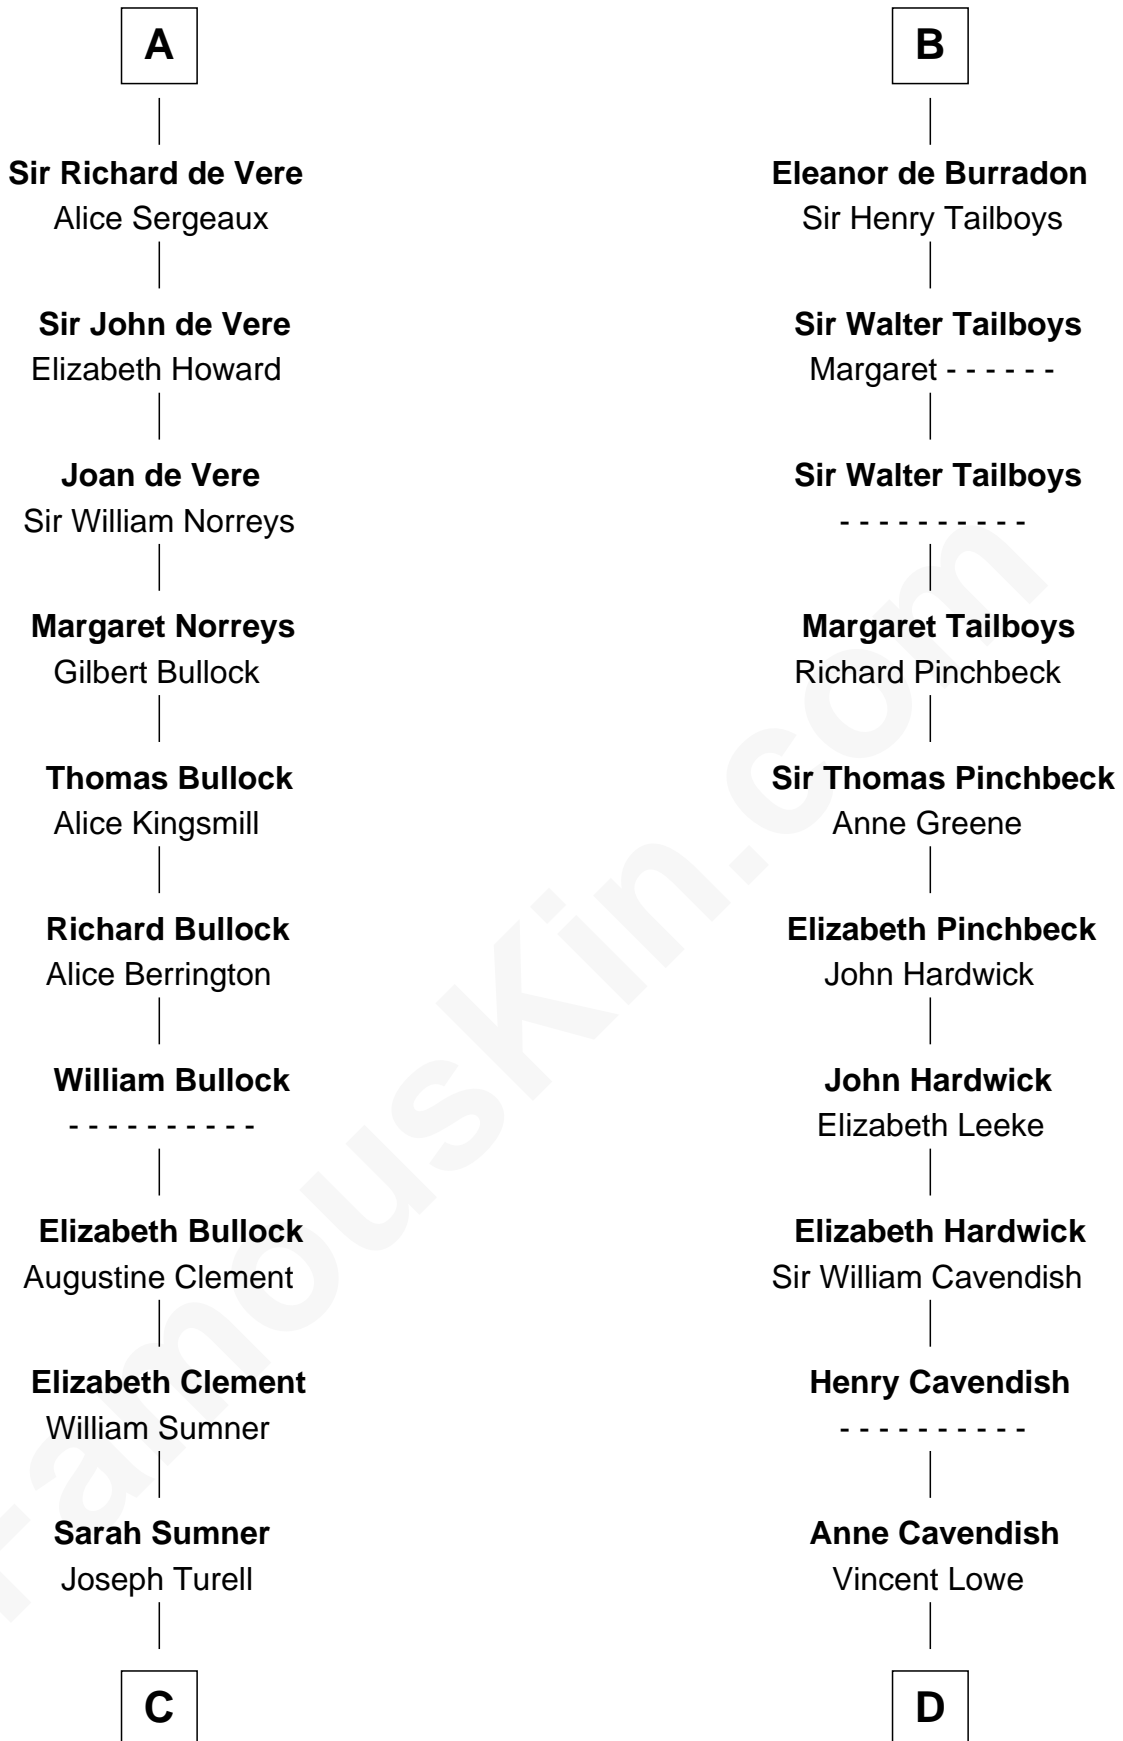

**FamousKin.com**  
**Relationship Chart of**  
**James Russell Lowell**  
*American "Fireside" Poet*

**21st cousin of**  
**Charles Carroll**  
*Signer of the Declaration of Independence*

**C**

**Sarah Turell**  
Noah Champney

**Nicholas Sewall**  
Susanna Burgess

**Jane Sewall**  
Clement Brooke

**Elizabeth Brooke**  
Charles Carroll

**Charles Carroll**  
*Signer of Declaration of Independence*