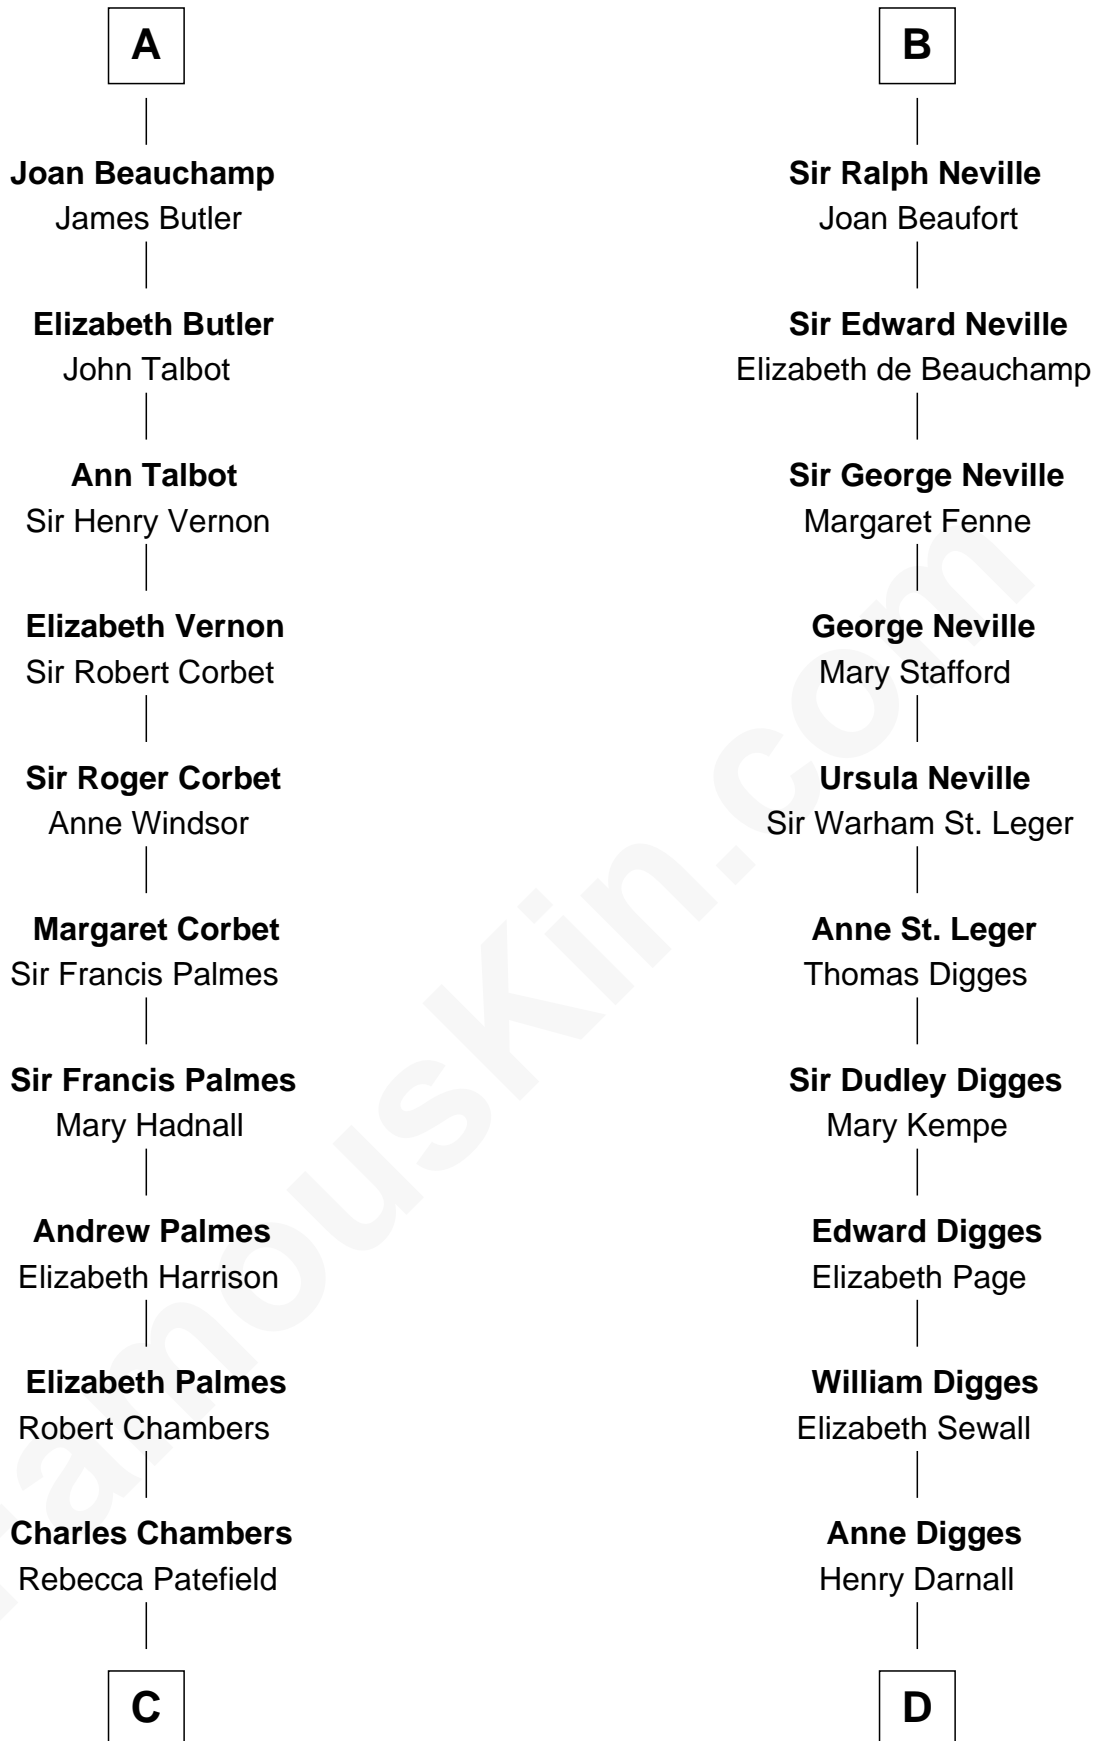

**FamousKin.com**  
**Relationship Chart of**  
**James Russell Lowell**  
*American "Fireside" Poet*

**18th cousin 3 times removed of**  
**John Carroll**  
*Founder of Georgetown University*

**C**

**Rebecca Chambers**

Daniel Russell

**James Russell**

Katharine Graves

**Rebecca Russell**

John Lowell

**Rev. Charles Lowell**

Harriet Brackett Spence

**James Russell Lowell**