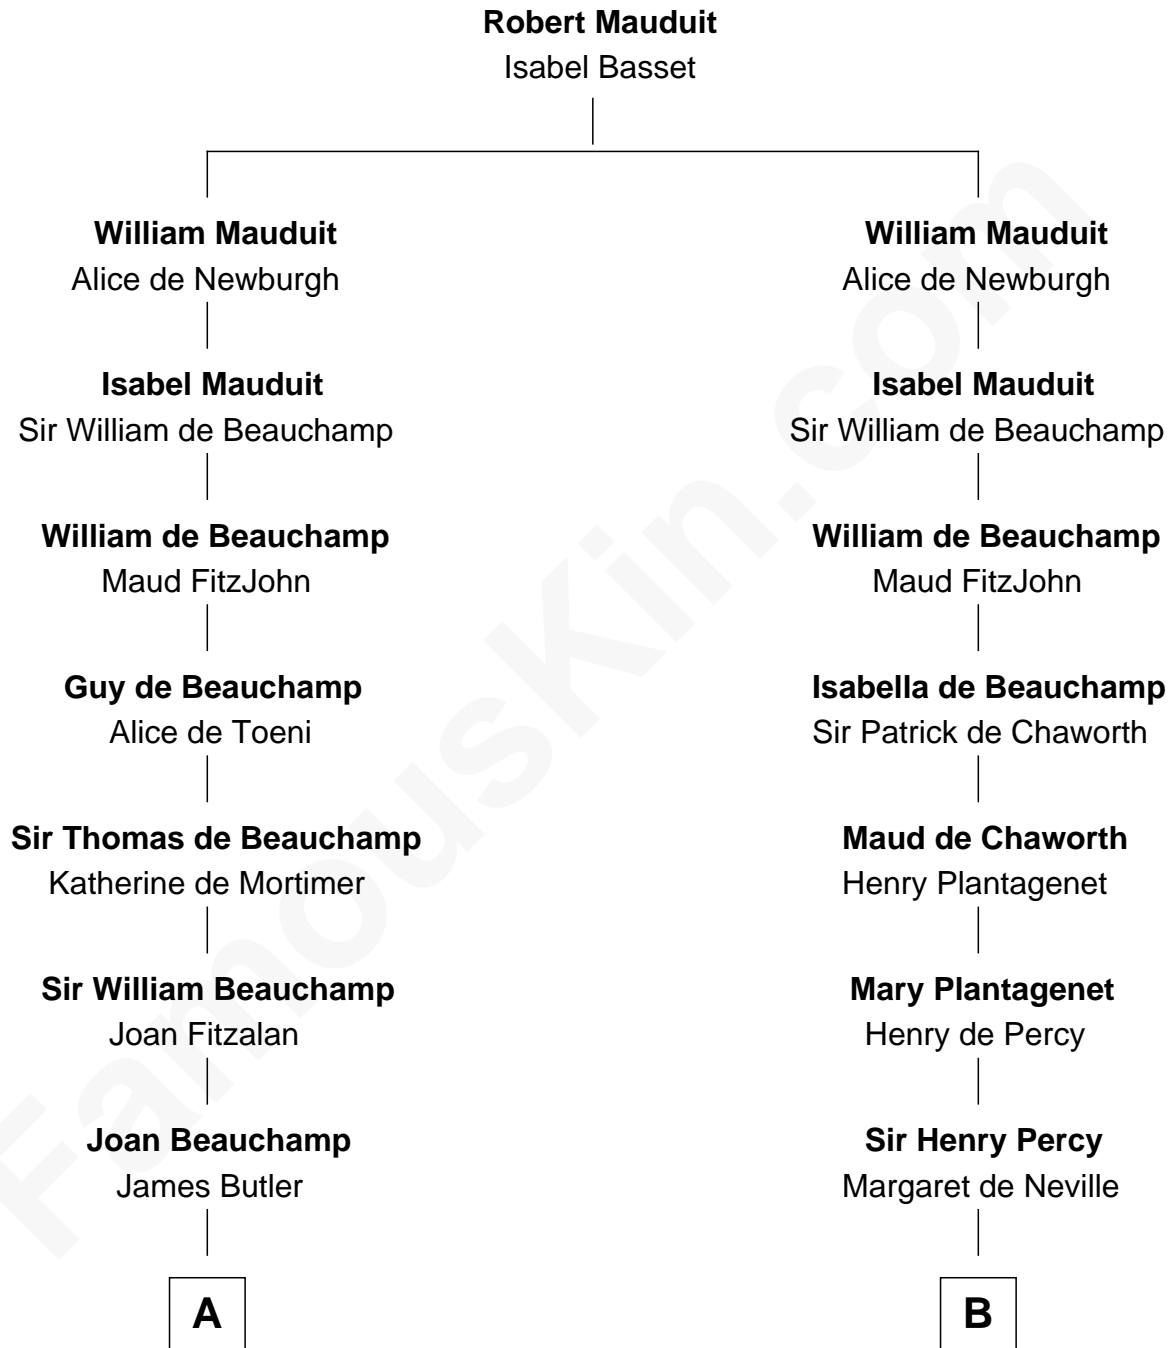

FamousKin.com
Relationship Chart of
James Russell Lowell
American "Fireside" Poet

20th cousin of
John Carroll
Founder of Georgetown University

C

James Russell
Katharine Graves

Rebecca Russell
John Lowell

Rev. Charles Lowell
Harriet Brackett Spence

James Russell Lowell
American "Fireside" Poet

D

William Digges
Elizabeth Sewall

Anne Digges
Henry Darnall

Eleanor Darnall
Daniel Carroll

John Carroll
Founder, Georgetown University

FamousKin.com