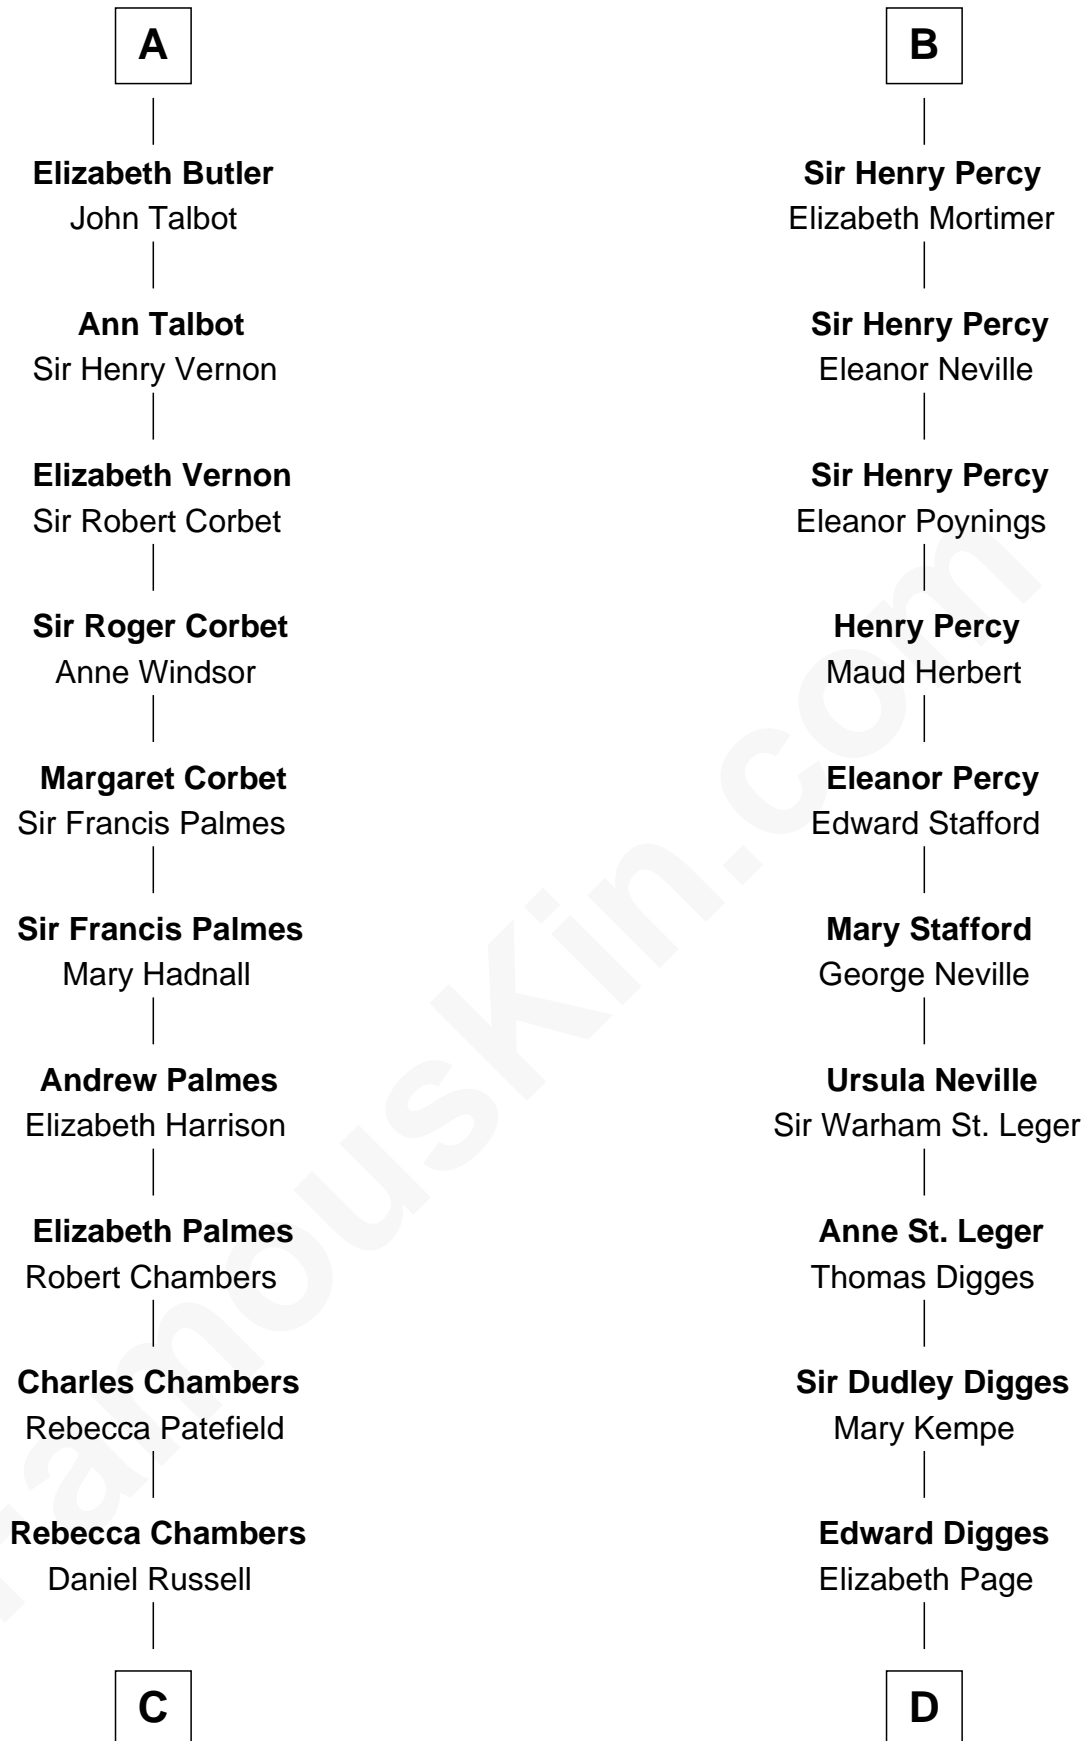

FamousKin.com
Relationship Chart of
James Russell Lowell
American "Fireside" Poet

20th cousin of
John Carroll
Founder of Georgetown University

C

James Russell
Katharine Graves

Rebecca Russell
John Lowell

Rev. Charles Lowell
Harriet Brackett Spence

James Russell Lowell
American "Fireside" Poet

D

William Digges
Elizabeth Sewall

Anne Digges
Henry Darnall

Eleanor Darnall
Daniel Carroll

John Carroll
Founder, Georgetown University

FamousKin.com