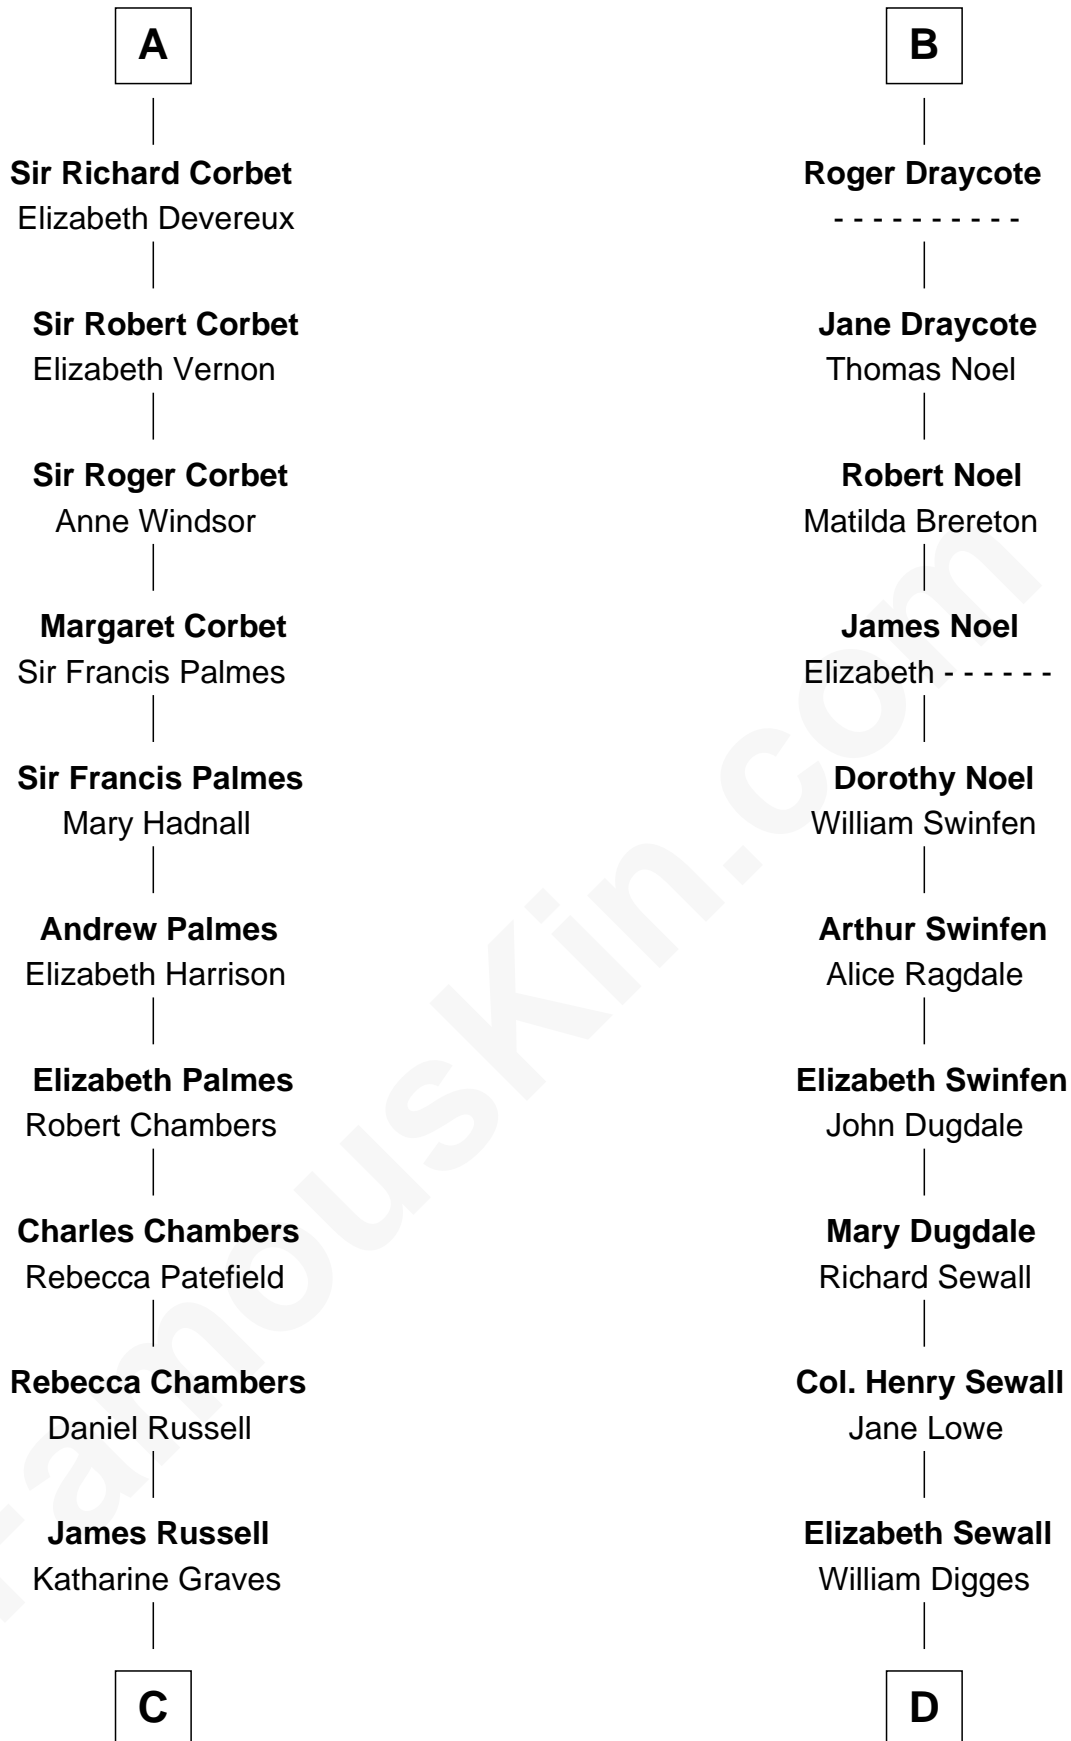

FamousKin.com

Relationship Chart of

James Russell Lowell

American "Fireside" Poet

19th cousin of

John Carroll

Founder of Georgetown University

C