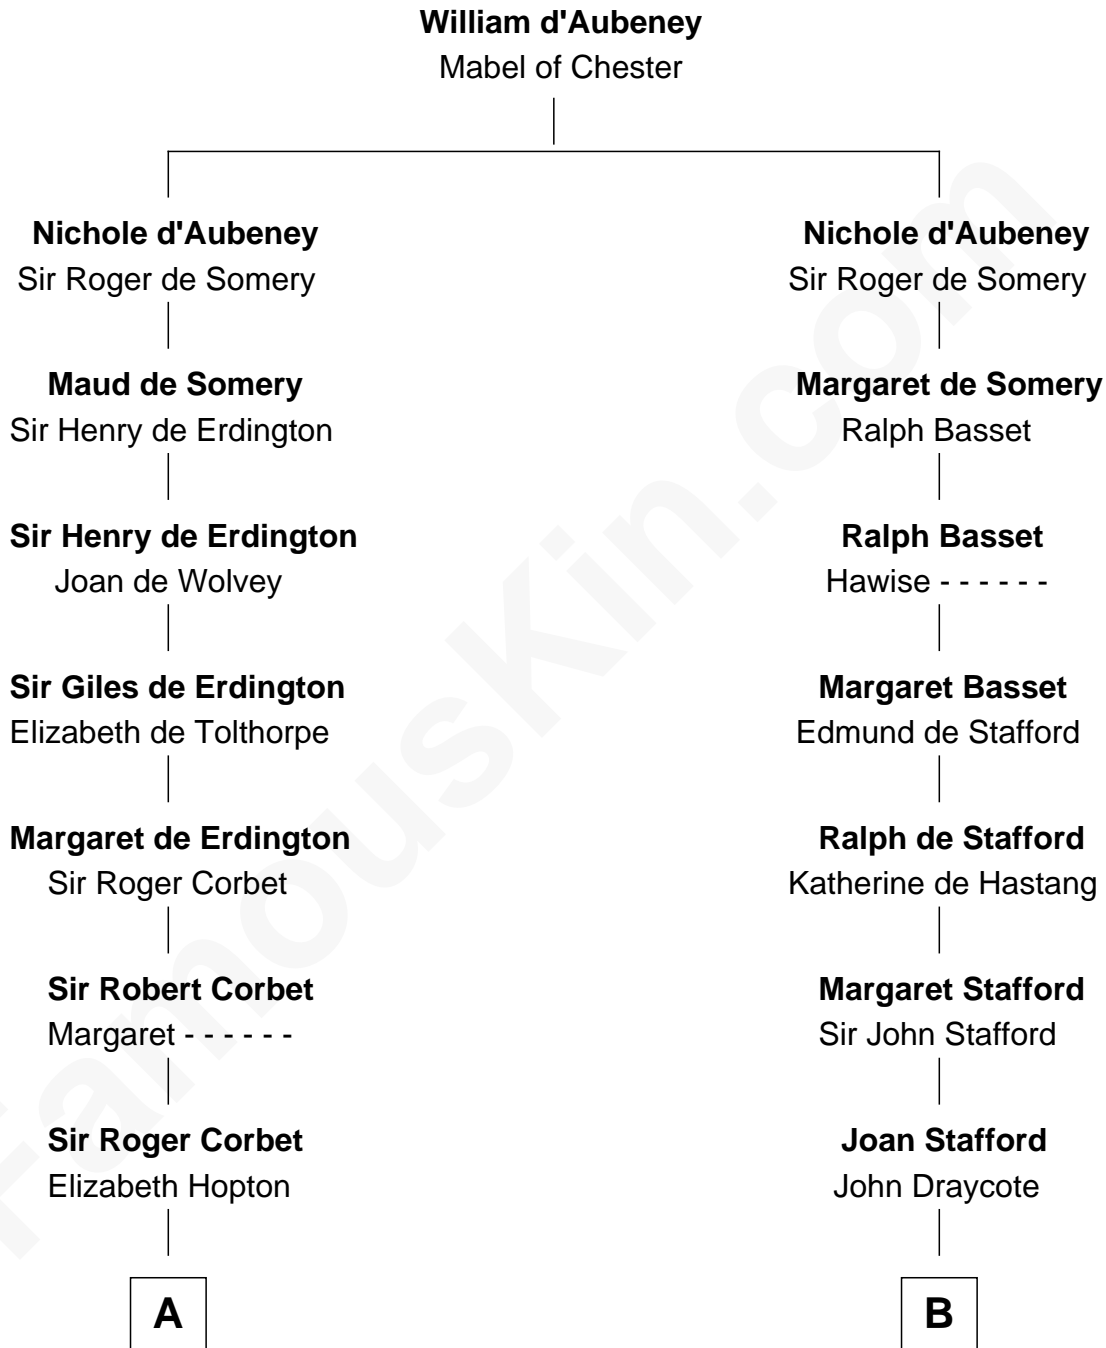

FamousKin.com

Relationship Chart of

James Russell Lowell

American "Fireside" Poet

19th cousin of

John Carroll

Founder of Georgetown University

C