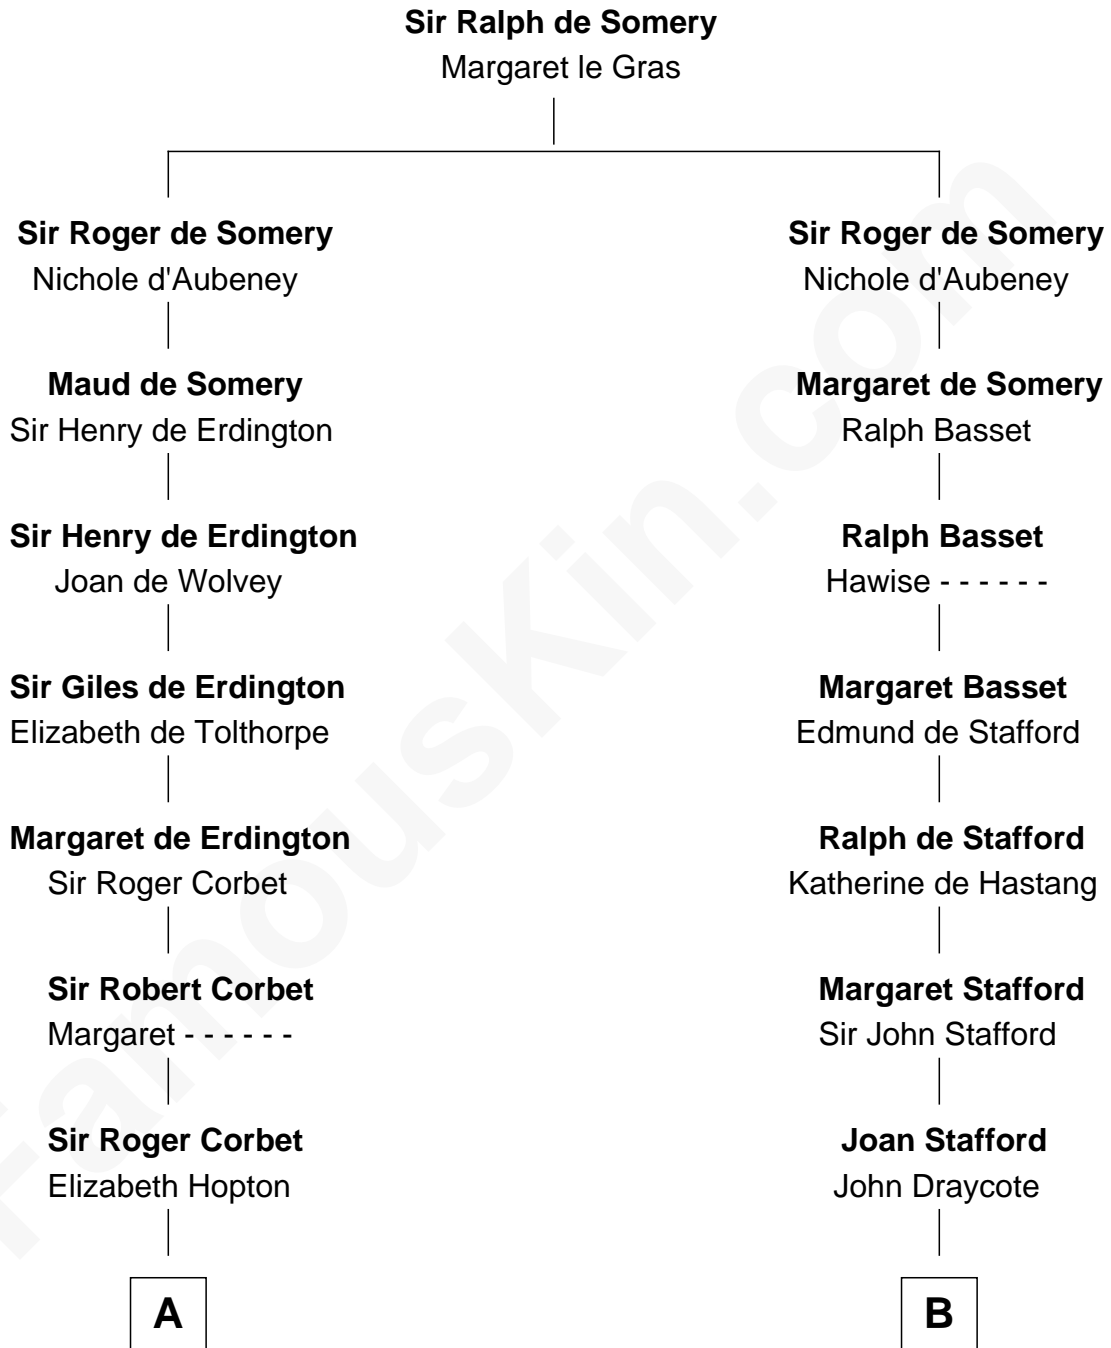

**FamousKin.com**  
**Relationship Chart of**  
**James Russell Lowell**  
*American "Fireside" Poet*

**19th cousin of**  
**John Carroll**  
*Founder of Georgetown University*

**C**

**Rebecca Russell**

John Lowell