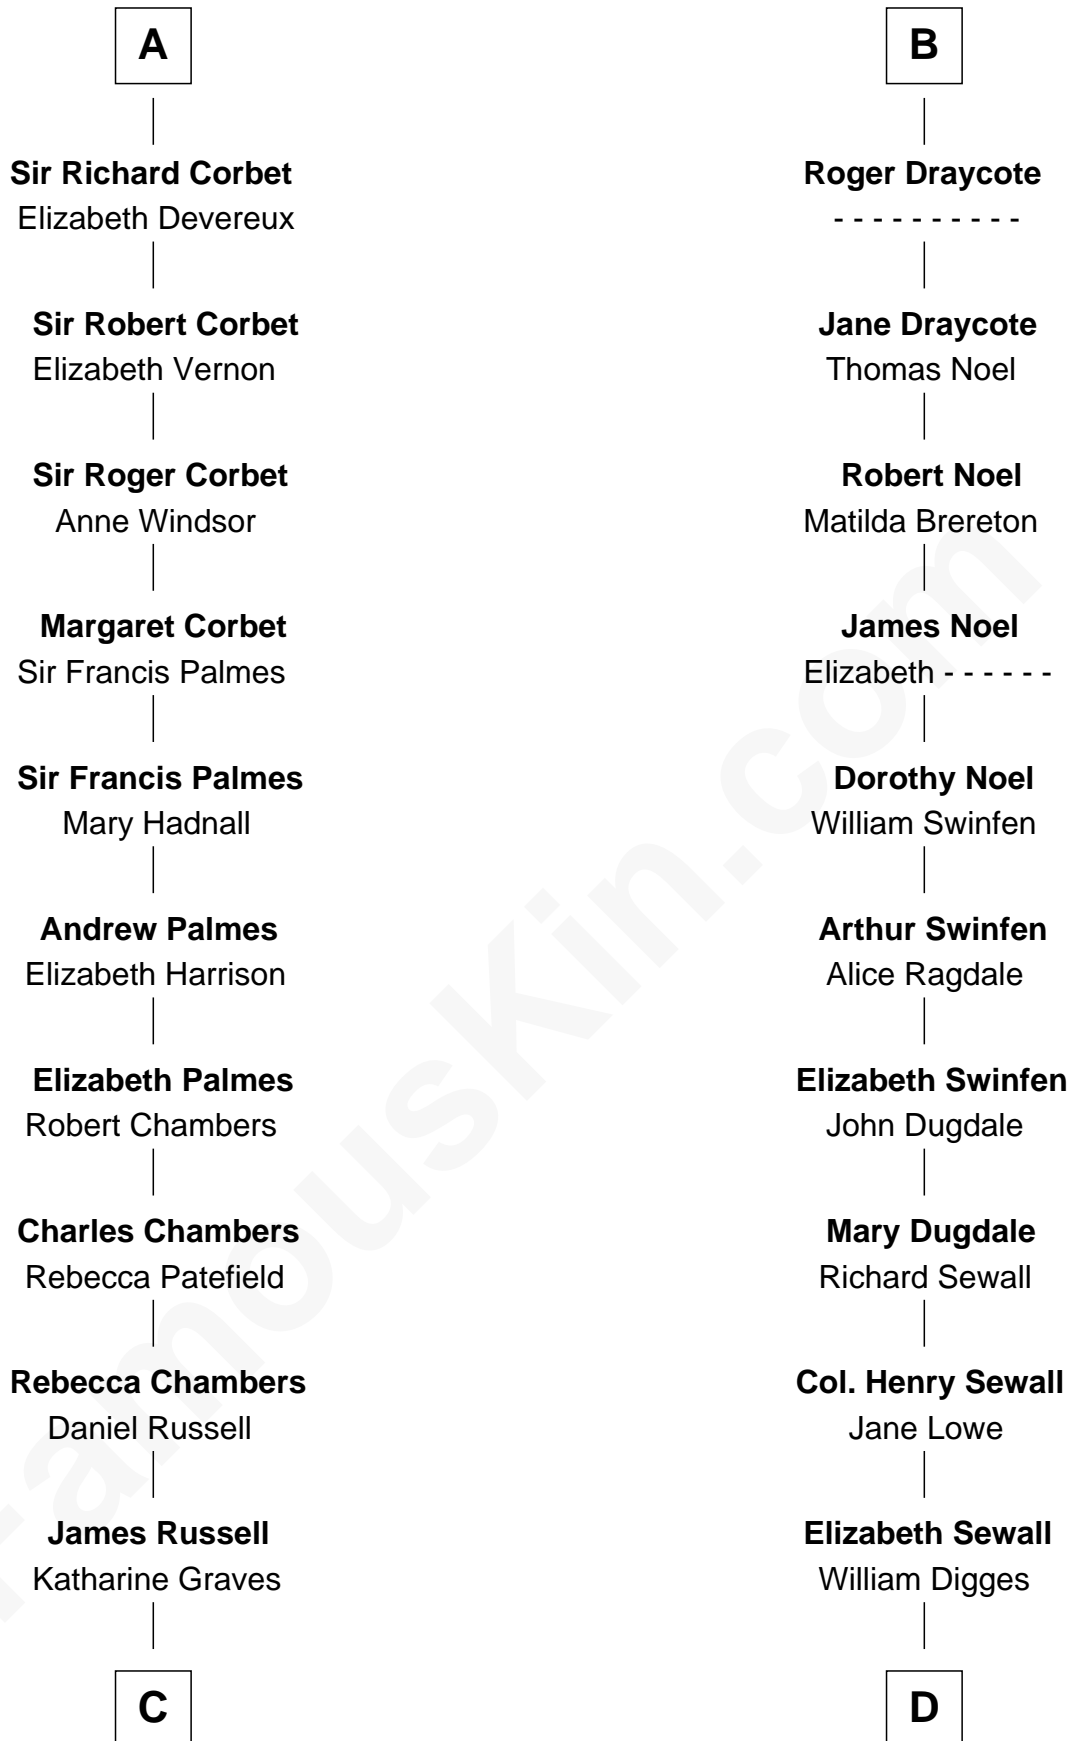

**FamousKin.com**  
**Relationship Chart of**  
**James Russell Lowell**  
*American "Fireside" Poet*

**19th cousin of**  
**John Carroll**  
*Founder of Georgetown University*

**C**

**Rebecca Russell**

John Lowell