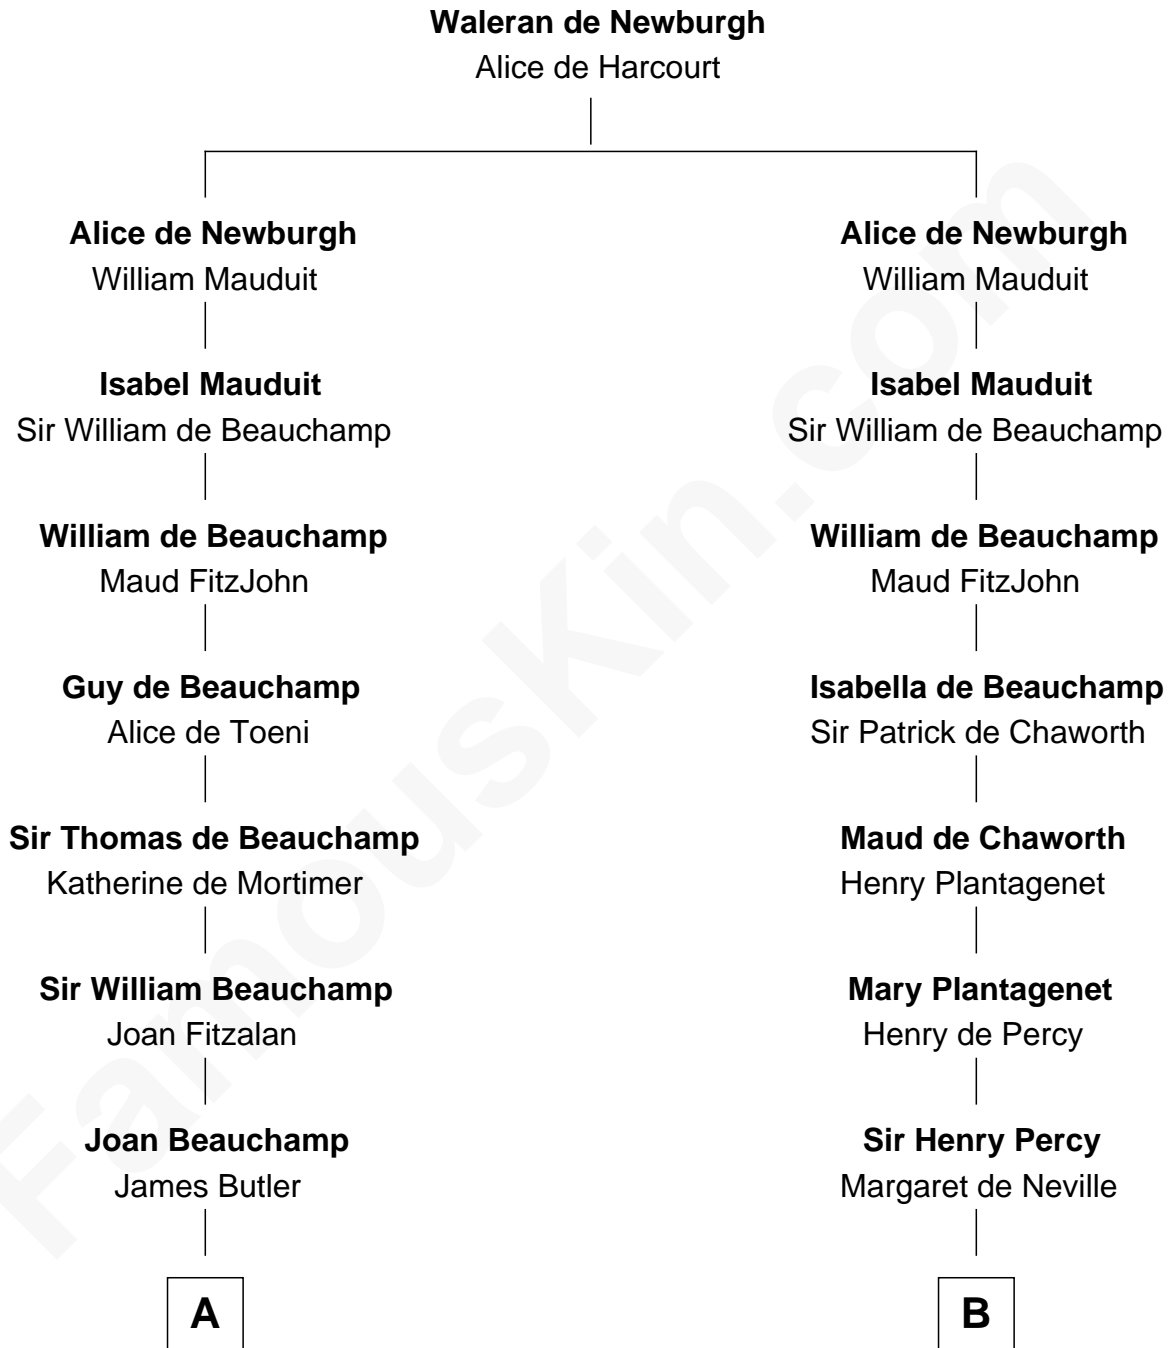

**FamousKin.com**  
**Relationship Chart of**  
**James Russell Lowell**  
*American "Fireside" Poet*

**20th cousin of**  
**John Carroll**  
*Founder of Georgetown University*

**C**

**James Russell**  
Katharine Graves

**Rebecca Russell**  
John Lowell

**Rev. Charles Lowell**  
Harriet Brackett Spence

**James Russell Lowell**  
*American "Fireside" Poet*

**D**

**William Digges**  
Elizabeth Sewall

**Anne Digges**  
Henry Darnall