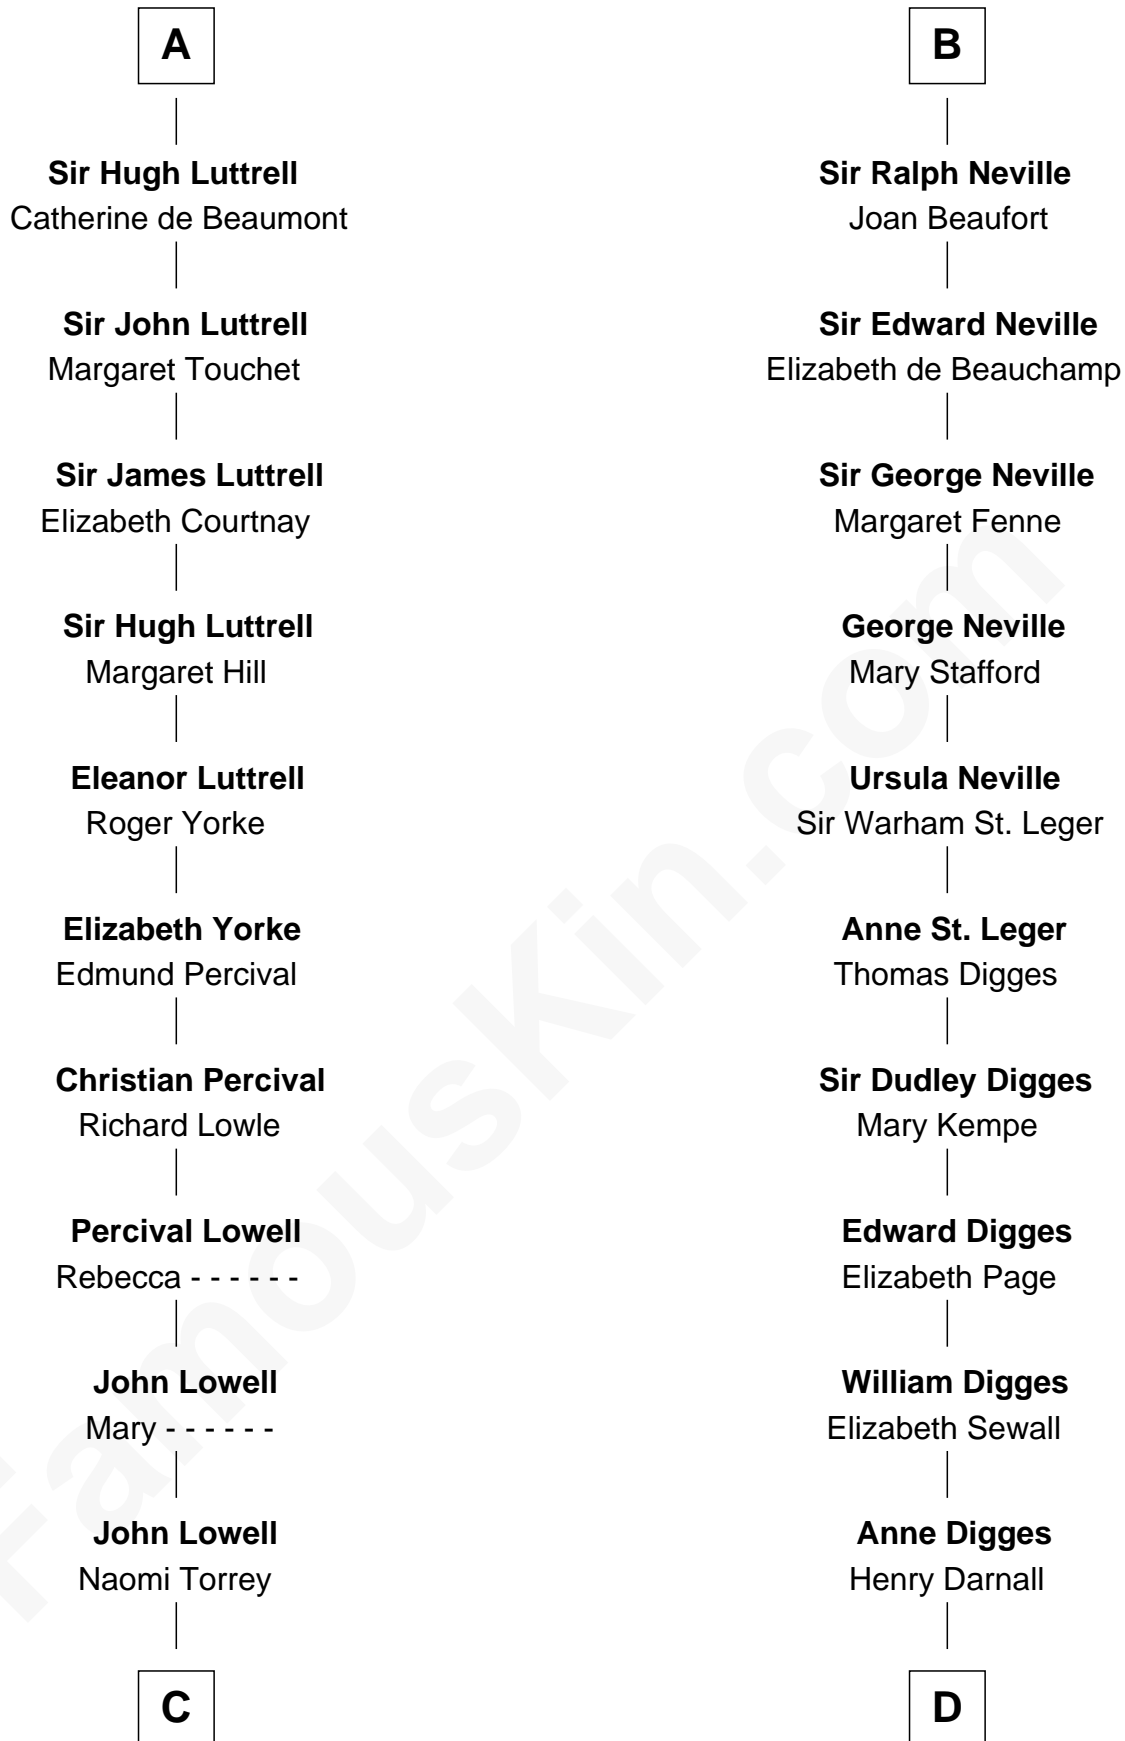

FamousKin.com
Relationship Chart of
James Russell Lowell
American "Fireside" Poet

18th cousin 3 times removed of
John Carroll
Founder of Georgetown University

C

Ebenezer Lowell
Elizabeth Shailer

Rev. John Lowell
Sarah Champney