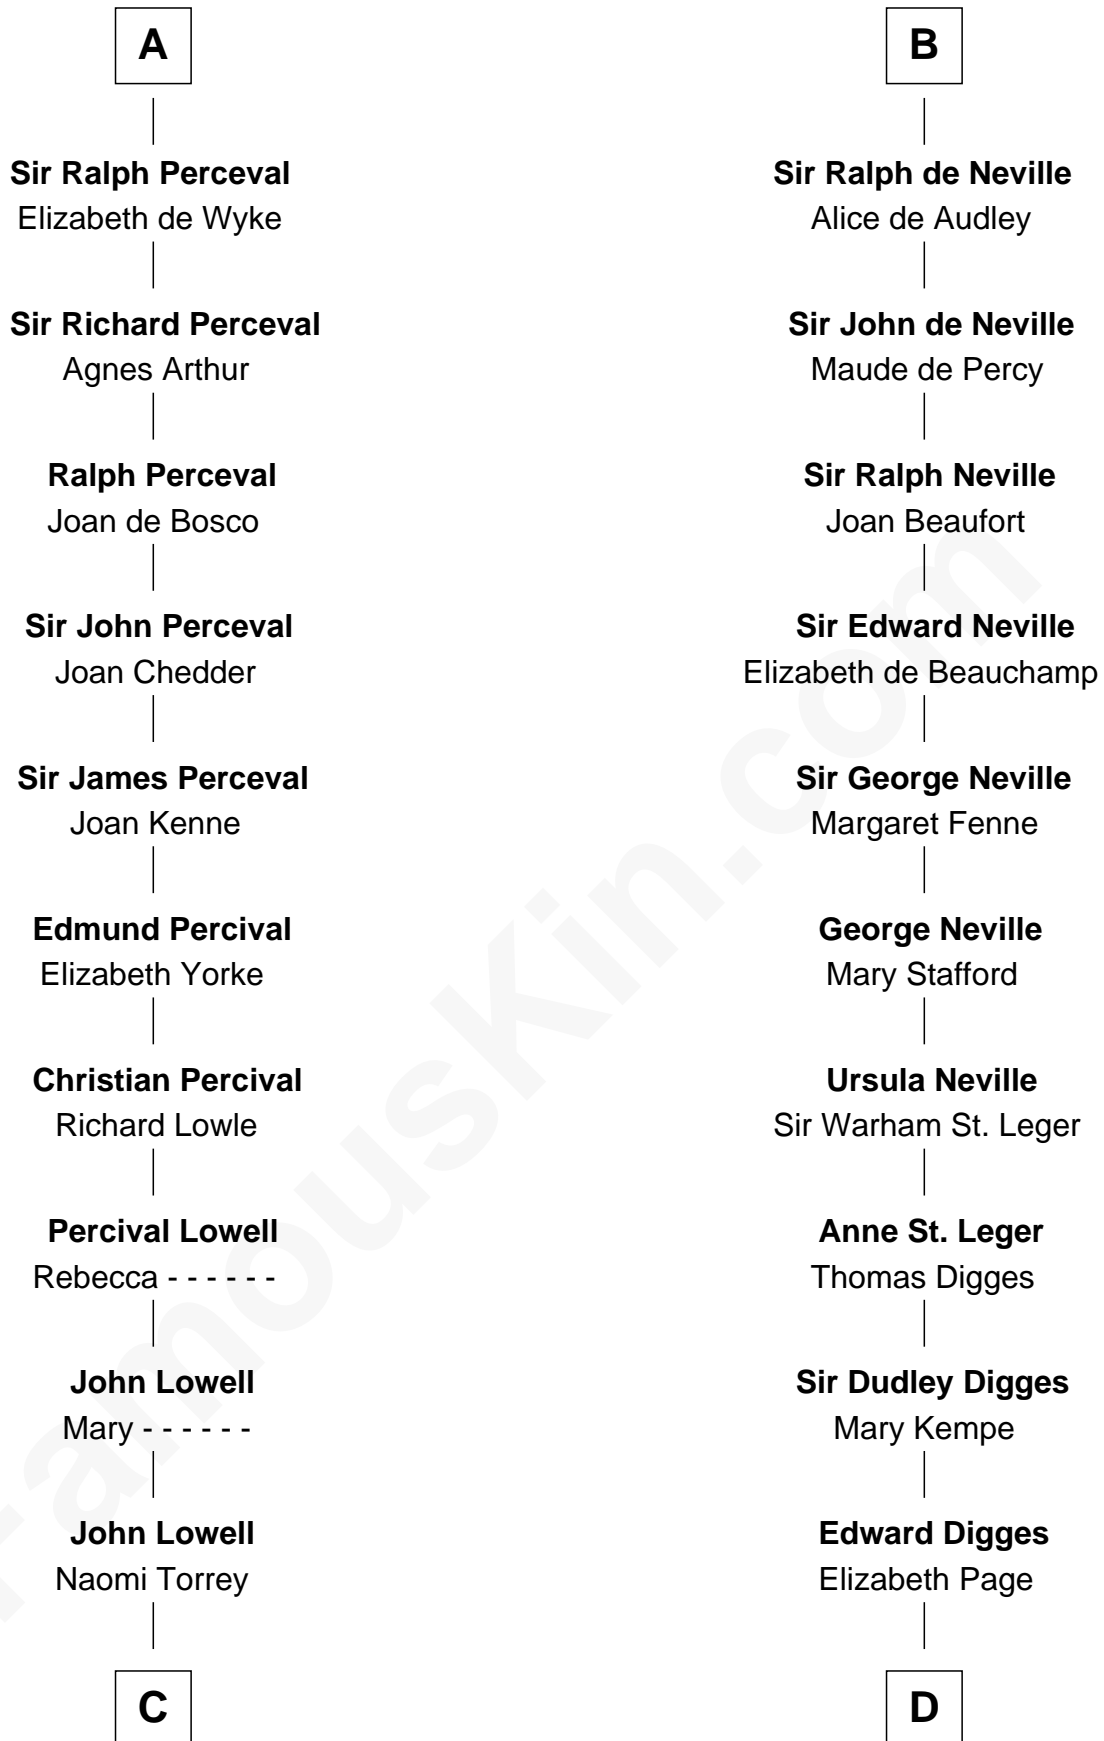

FamousKin.com
Relationship Chart of
James Russell Lowell
American "Fireside" Poet

20th cousin 1 time removed of

John Carroll
Founder of Georgetown University

Sir Robert de Beaumont
 Isabel de Vermandois

C