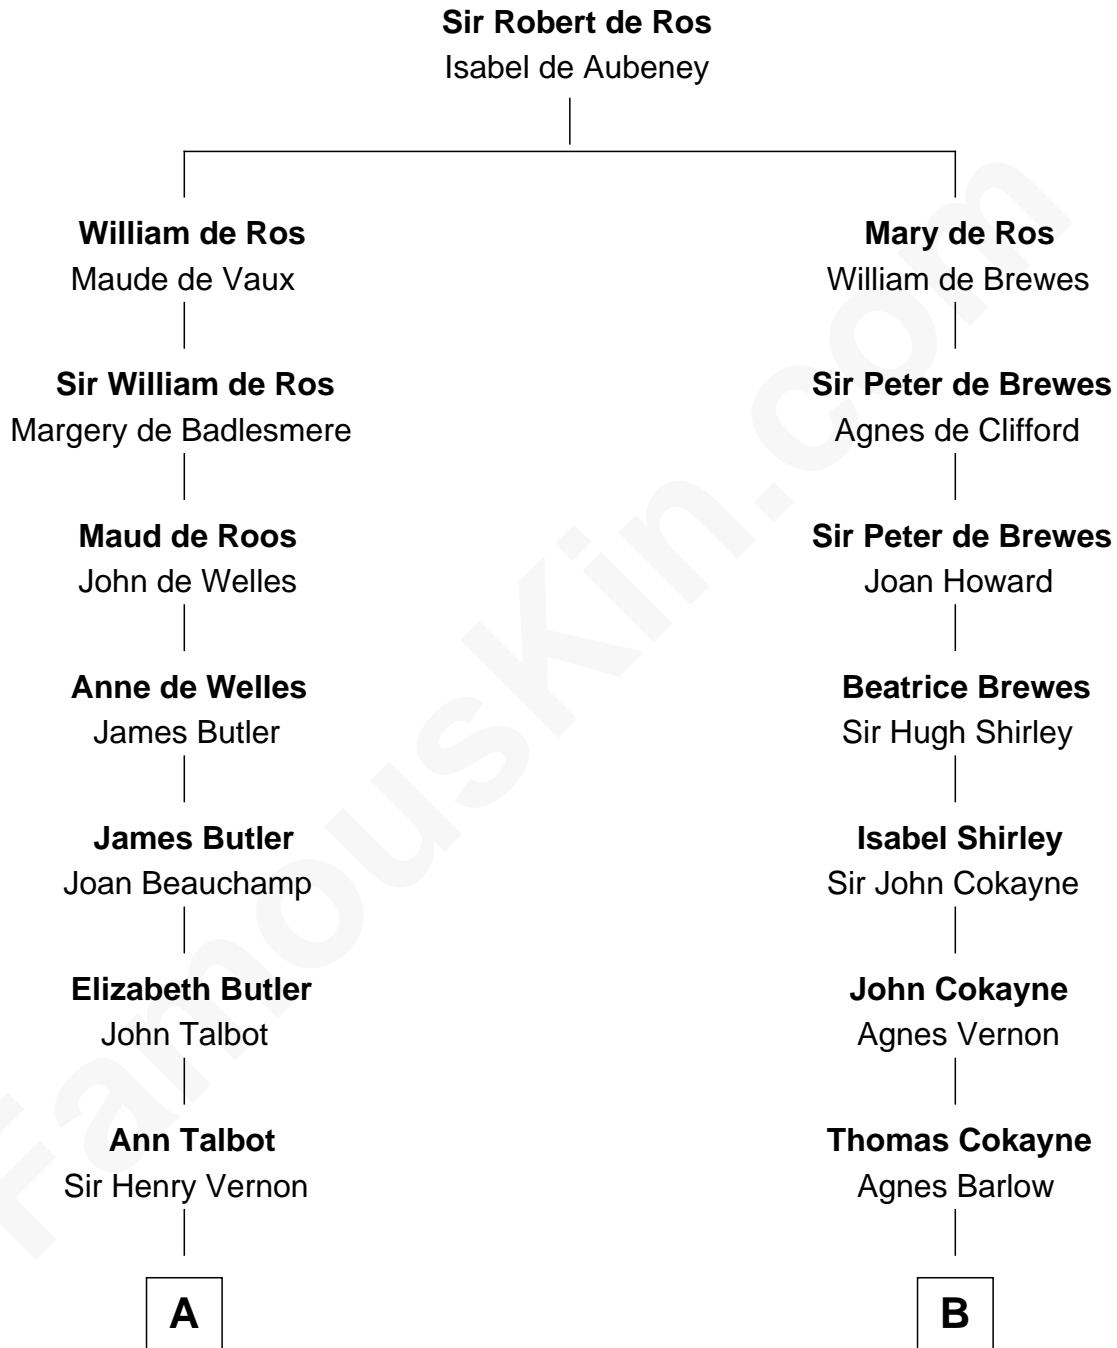

FamousKin.com
Relationship Chart of
James Russell Lowell
American "Fireside" Poet

16th cousin 2 times removed of
John Carroll
Founder of Georgetown University

C

Rev. Charles Lowell
Harriet Brackett Spence

James Russell Lowell
American "Fireside" Poet

FamousKin.com