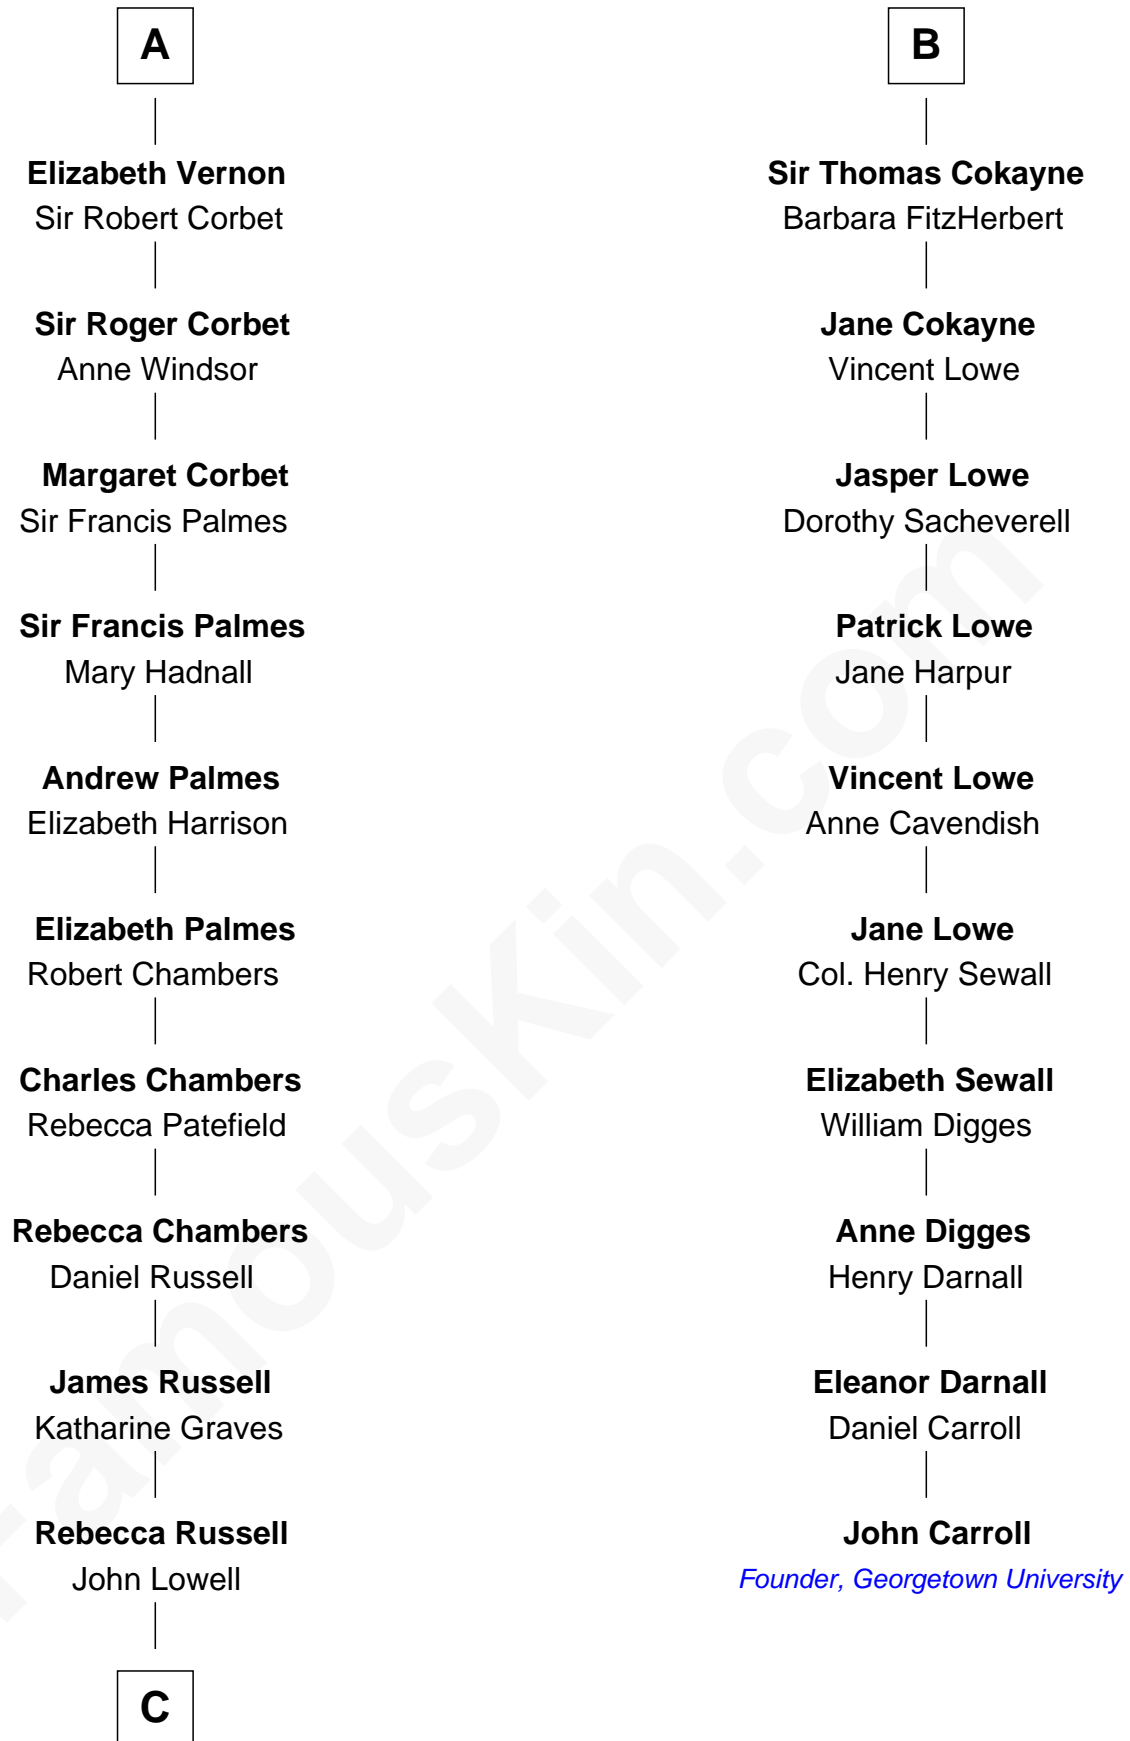

FamousKin.com
Relationship Chart of
James Russell Lowell
American "Fireside" Poet

16th cousin 2 times removed of
John Carroll
Founder of Georgetown University

C

Rev. Charles Lowell
Harriet Brackett Spence

James Russell Lowell
American "Fireside" Poet

FamousKin.com