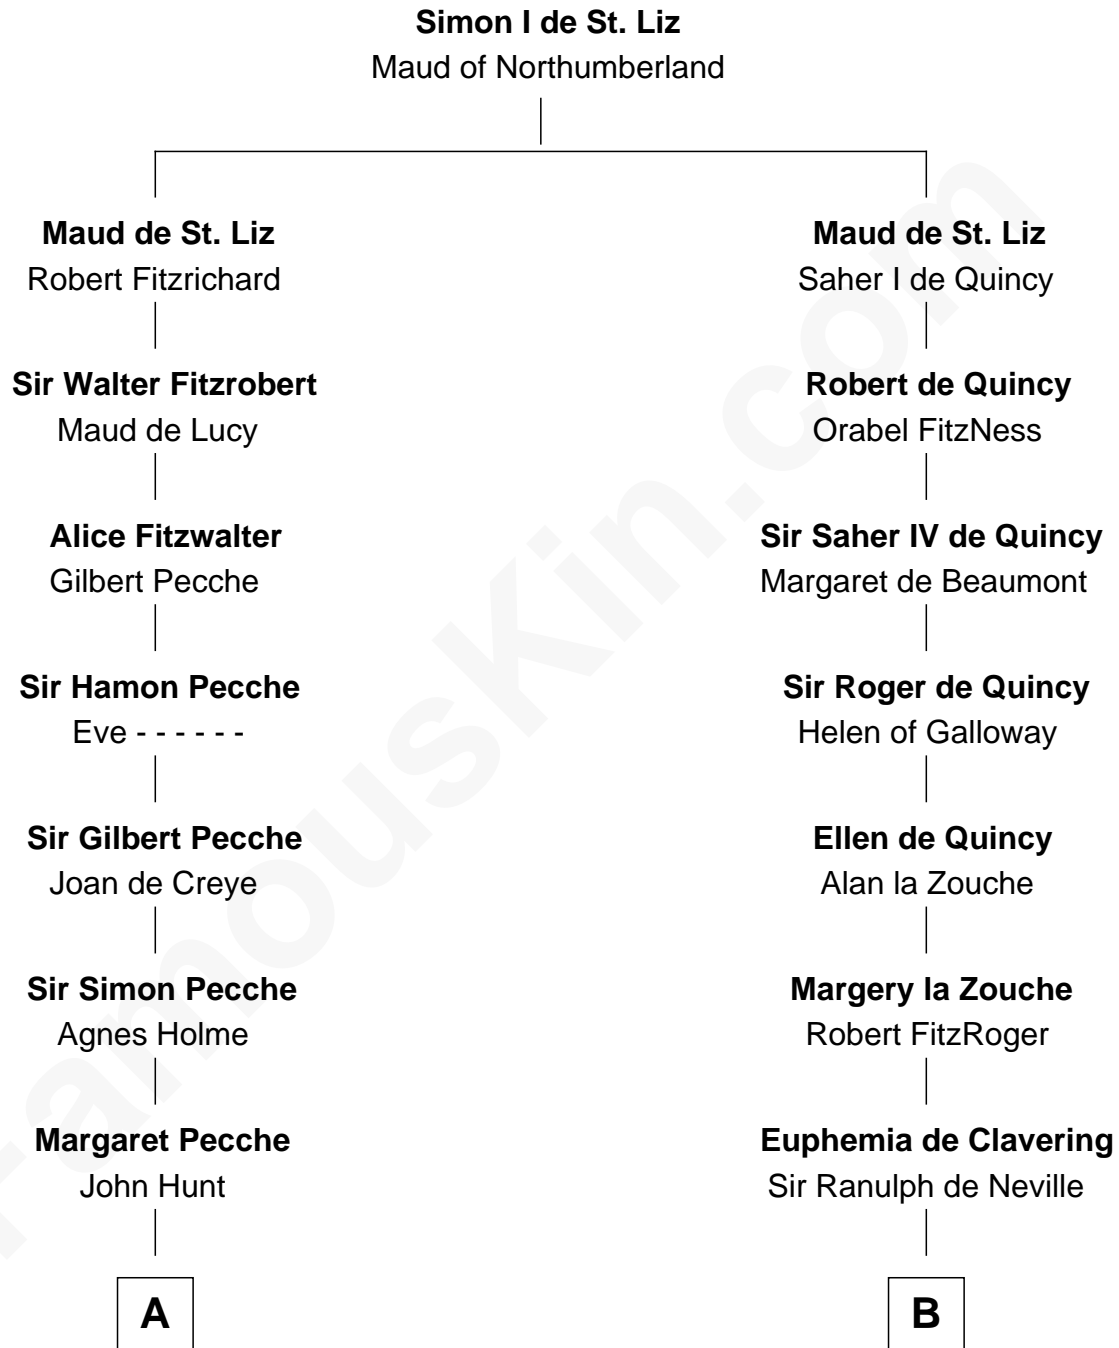

FamousKin.com
Relationship Chart of
James Russell Lowell
American "Fireside" Poet

20th cousin 1 time removed of

John Carroll
Founder of Georgetown University

C

William Whipple

Mary Cutts

Mary Whipple

Robert Traill